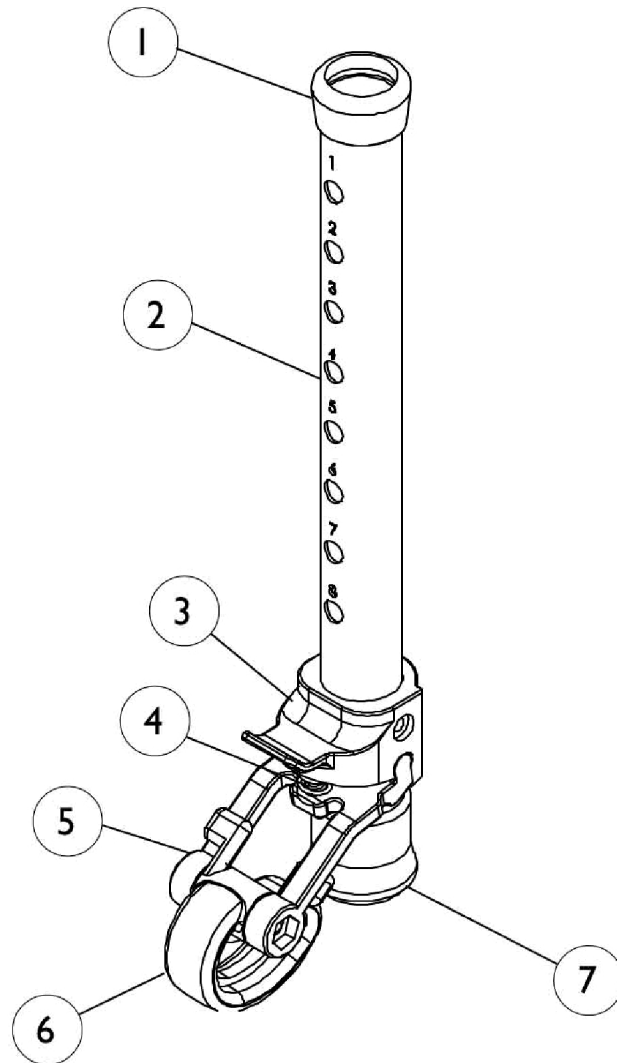

# Sure Glide Brakes

**Model 6274 - 10" Leg Extension**

**Model 6263 - 13" Leg Extension**

*Attachments Sold in Pairs  
Single Side Shown*

## Sure Glide Brakes

Item Number	Note	Part Number	Description	Quantity Per	
				Package	Assembly
1		1040655	Anti-Rattle, Grey (1-1/8")	1	2
2	A	1040847-NLA	NLA - Sure Stop Sub-Assembly (10")	1	2
2	B	1044713-NLA	NLA - Tube, Leg Extension (10")	1	2
2	B	1044929-NLA	NLA - Tube, Leg Extension (13")	1	2
3		1044942-NLA	NLA - Housing, Spring	1	2
4	A	1021734-NLA	NLA - Spring	1	2
4	B	1044944	Spring, Compression (31/64 x 1 x 3/64")	1	2
5		1044943	Fork	1	2
6		1053179	Glide	1	2
7		1040656	Tip, Rubber, Dark Grey (1-1/8")	1	2
	A,C	1021733-NLA	NLA - Tube, Inside Glide	1	2
	A,C	1040840-NLA	NLA - Plug Button, Grey (7/8")	1	2
	A,C	1041532-NLA	NLA - Tip, Glide, Grey (3/4")	1	2
NOTE: A - Before 7/95. B - After 6/95. C - Not Shown.					