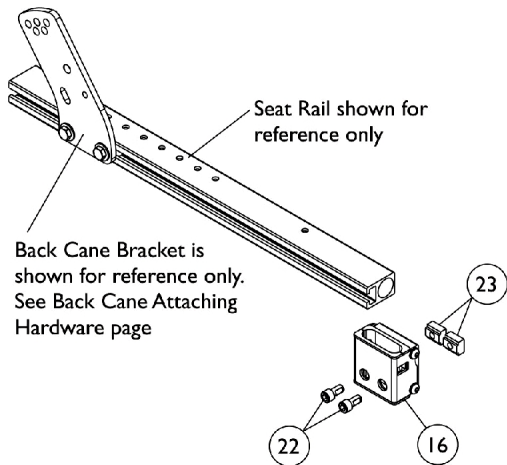

# Arms, "T" and Hardware

## Arms, "T" and Hardware

Item Number	Note	Part Number	Description	Quantity Per	
				Package	Assembly
1	A	8881083213-NL A	NLA - Pad, Arm, Desk Length - Right (9" L x 2" W)	1	1
1	A	8881083214-NL A	NLA - Pad, Arm, Desk Length - Left (9" L x 2" W)	1	1
1	A	8881053570	Kit, Arm Pad w/ Screws, Desk Length (Pair)	2	1
1	A	8881083215-NL A	NLA - Pad, Arm, Full Length - Right (14" L x 2" W)	1	1
1	A	8881083216-NL A	NLA - Pad, Arm, Full Length - Left (14" L x 2" W)	1	1
1	A	8881053571	Kit, Arm Pad w/ Screws, Full Length (Pair)	2	1
2		1055205	Package, Screw Phillips Pan Head (#10-32 x 1-3/8")	2	1
3		1069639	T-Arm Assembly w/ Plug Buttons, Desk Length, Low Range, Black	1	1
3		1069643	T-Arm Assembly w/ Plug Buttons, Full Length, Low Range, Black	1	1
4		1027095	Plug Button, Black (7/8")	1	2
5		1069635	Post, Arm, Low Range	1	1
6		1073424	Kit, Clothing Guard, Low Range - Right	1	1
6		1073425	Kit, Clothing Guard, Low Range - Left	1	1
7		1069652-NLA	NLA - Guard, Clothing, Low Range	1	1
8		1069634	Tube, Support, Low Range, Black - Right	1	1
8		1073247-NLA	NLA - Tube, Support, Low Range, Black - Left	1	1
9		1028427	Grip, Foam	1	1
10		1025731	Locknut (#10-32)	1	1
11		1076839-NLA	NLA - Lever, Locking	1	1
12		1025716	Screw, Phillips Pan Head (#10-32 x 11/16")	1	1
13		1073196-NLA	NLA - Spring, Torsion	1	1
14		1006773-NLA	NLA - Screw, Socket Button Head (1/4-20 x 1/2")	1	4
15		1075069-NLA	NLA - Clamp, Clothing Guard - Right	1	1
15		1075070-NLA	NLA - Clamp, Clothing Guard - Left	1	1
16	B	1151356	Kit, "T" Arm Socket Mounting Hardware	1	1
17			Bracket, "T" Arm Socket	1	1
18			Insert, Arm Socket, Black	1	2
19			NLA - Bracket, Socket, Black	1	1
20			NLA - Screw, Socket Button Head (1/4-28 x 3/4")	1	4
21			Lockwasher (1/4 x 15/32 x 1/64")	1	4
22		1098960	Screw, Socket Head w/ Patch (5/16-18 x 5/8")	1	2
23		1069724	T-Nut (5/16-18)	1	2