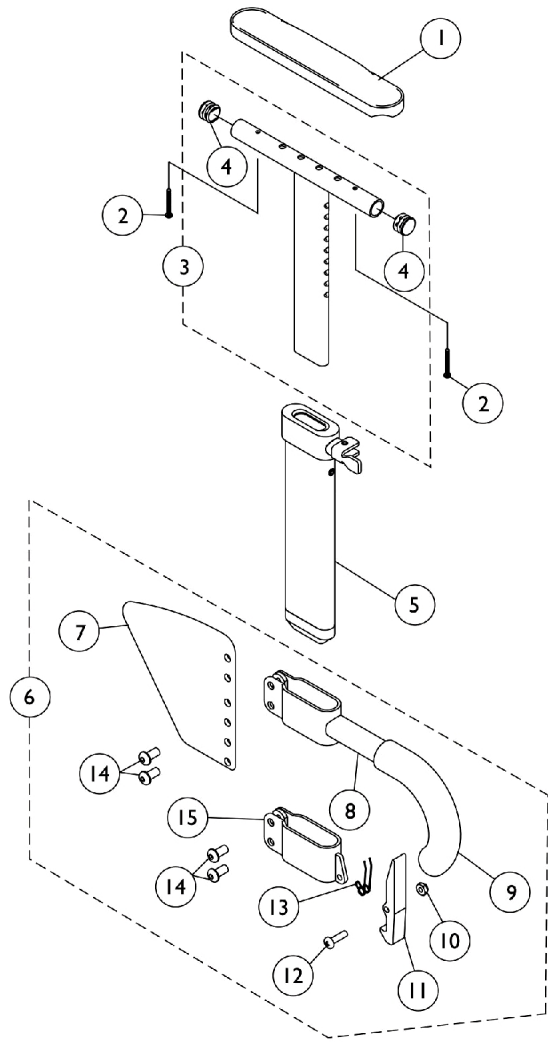

# Arms, "T" and Hardware

## Arms, "T" and Hardware

Item Number	Note	Part Number	Description	Quantity Per	
				Package	Assembly
1	A	8881083213-NL A	NLA - Pad, Arm, Desk Length - Right (9" L x 2" W)	1	1
1	A	8881083214-NL A	NLA - Pad, Arm, Desk Length - Left (9" L x 2" W)	1	1
1	A	8881053570	Kit, Arm Pad w/ Screws, Desk Length (Pair)	2	1
1	A	8881083215-NL A	NLA - Pad, Arm, Full Length - Right (14" L x 2" W)	1	1
1	A	8881083216-NL A	NLA - Pad, Arm, Full Length - Left (14" L x 2" W)	1	1
1	A	8881053571	Kit, Arm Pad w/ Screws, Full Length (Pair)	2	1
2		1055205	Package, Screw Phillips Pan Head (#10-32 x 1-3/8")	2	1
3		1069639	T-Arm Assembly w/ Plug Buttons, Desk Length, Low Range, Black	1	1
3		1069643	T-Arm Assembly w/ Plug Buttons, Full Length, Low Range, Black	1	1
4		1027095	Plug Button, Black (7/8")	1	2
5		1069635	Post, Arm, Low Range	1	1
6		1073424	Kit, Clothing Guard, Low Range - Right	1	1
6		1073425	Kit, Clothing Guard, Low Range - Left	1	1
7		1069652-NLA	NLA - Guard, Clothing, Low Range	1	1
8		1069634	Tube, Support, Low Range, Black - Right	1	1
8		1073247-NLA	NLA - Tube, Support, Low Range, Black - Left	1	1
9		1028427	Grip, Foam	1	1
10		1025731	Locknut (#10-32)	1	1
11		1076839-NLA	NLA - Lever, Locking	1	1
12		1025716	Screw, Phillips Pan Head (#10-32 x 11/16")	1	1
13		1073196-NLA	NLA - Spring, Torsion	1	1
14		1006773-NLA	NLA - Screw, Socket Button Head (1/4-20 x 1/2")	1	4
15		1075069-NLA	NLA - Clamp, Clothing Guard - Right	1	1
15		1075070-NLA	NLA - Clamp, Clothing Guard - Left	1	1
16	B	1151356	Kit, "T" Arm Socket Mounting Hardware	1	1
17			Bracket, "T" Arm Socket	1	1
18			Insert, Arm Socket, Black	1	2
19			NLA - Bracket, Socket, Black	1	1
20			NLA - Screw, Socket Button Head (1/4-28 x 3/4")	1	4
21			Lockwasher (1/4 x 15/32 x 1/64")	1	4
22		1098960	Screw, Socket Head w/ Patch (5/16-18 x 5/8")	1	2
23		1069724	T-Nut (5/16-18)	1	2

NOTE: A - Specify U67 upholstery color when ordering.  
B - Includes items 17-21