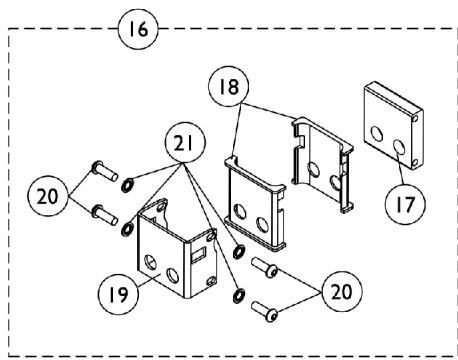

# Arms, "T" and Hardware

## Arms, "T" and Hardware

Item Number	Note	Part Number	Description	Quantity Per	
				Package	Assembly
1	A	8881083213-NL A	NLA - Pad, Arm, Desk Length - Right (9" L x 2" W)	1	1
1	A	8881083214-NL A	NLA - Pad, Arm, Desk Length - Left (9" L x 2" W)	1	1
1	A	8881053570	Kit, Arm Pad w/ Screws, Desk Length (Pair)	2	1
1	A	8881083215-NL A	NLA - Pad, Arm, Full Length - Right (14" L x 2" W)	1	1
1	A	8881083216-NL A	NLA - Pad, Arm, Full Length - Left (14" L x 2" W)	1	1
1	A	8881053571	Kit, Arm Pad w/ Screws, Full Length (Pair)	2	1
2		1055205	Package, Screw Phillips Pan Head (#10-32 x 1-3/8")	2	1
3		1069639	T-Arm Assembly w/ Plug Buttons, Desk Length, Low Range, Black	1	1
3		1069643	T-Arm Assembly w/ Plug Buttons, Full Length, Low Range, Black	1	1
4		1027095	Plug Button, Black (7/8")	1	2
5		1069635	Post, Arm, Low Range	1	1
6		1073424	Kit, Clothing Guard, Low Range - Right	1	1
6		1073425	Kit, Clothing Guard, Low Range - Left	1	1
7		1069652-NLA	NLA - Guard, Clothing, Low Range	1	1
8		1069634	Tube, Support, Low Range, Black - Right	1	1
8		1073247-NLA	NLA - Tube, Support, Low Range, Black - Left	1	1
9		1028427	Grip, Foam	1	1
10		1025731	Locknut (#10-32)	1	1
11		1076839-NLA	NLA - Lever, Locking	1	1
12		1025716	Screw, Phillips Pan Head (#10-32 x 11/16")	1	1
13		1073196-NLA	NLA - Spring, Torsion	1	1
14		1006773-NLA	NLA - Screw, Socket Button Head (1/4-20 x 1/2")	1	4
15		1075069-NLA	NLA - Clamp, Clothing Guard - Right	1	1
15		1075070-NLA	NLA - Clamp, Clothing Guard - Left	1	1
16	B	1151356	Kit, "T" Arm Socket Mounting Hardware	1	1
17			Bracket, "T" Arm Socket	1	1
18			Insert, Arm Socket, Black	1	2
19			NLA - Bracket, Socket, Black	1	1
20			NLA - Screw, Socket Button Head (1/4-28 x 3/4")	1	4
21			Lockwasher (1/4 x 15/32 x 1/64")	1	4
22		1098960	Screw, Socket Head w/ Patch (5/16-18 x 5/8")	1	2
23		1069724	T-Nut (5/16-18)	1	2