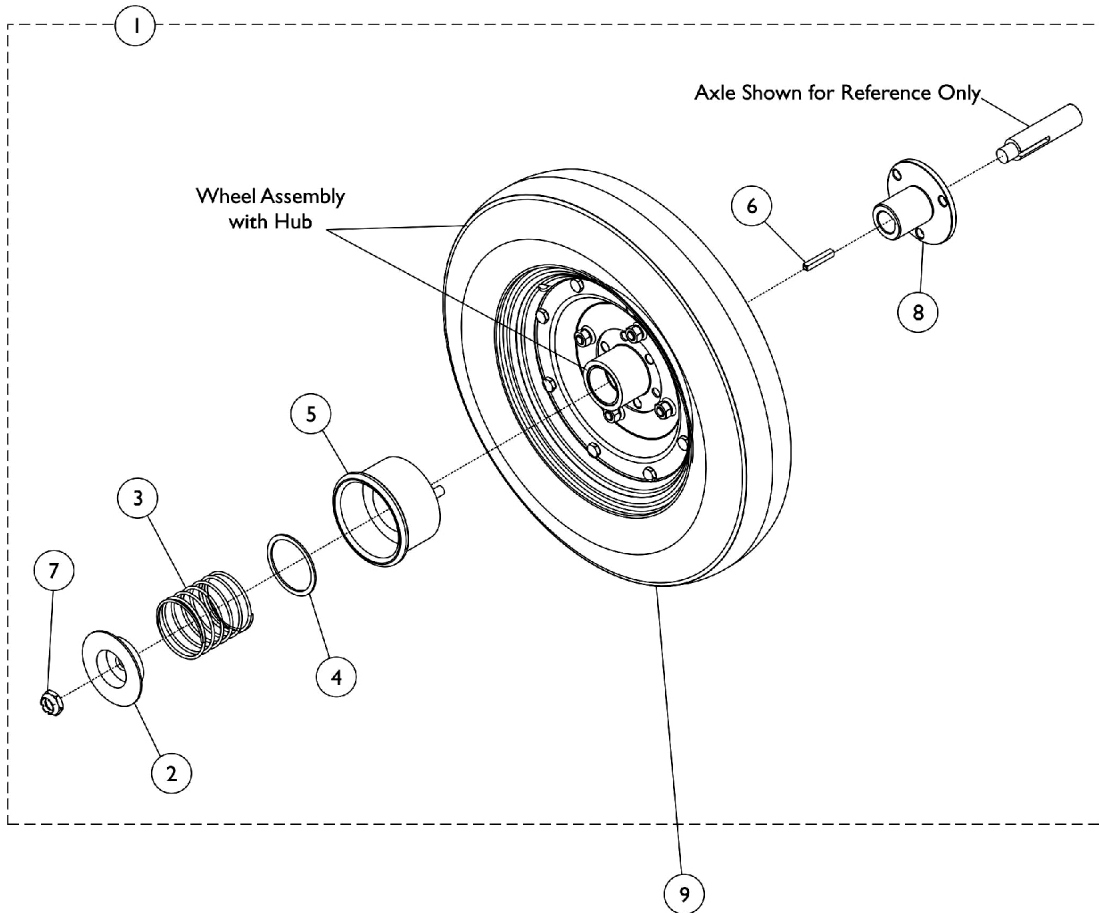

Free Wheel Hub Mount and Hardware

TDX SP/SP-GT (Before 3/16/11)

Wheel Assemblies are different between a Non-Free Wheel Hub and a Free Wheel Hub option. Wheel Assemblies and item #1 Free Wheel Hub Assembly must be ordered when adding the Free Wheel Hub Assembly in the field for the first time.

Item Number	Note	Part Number	Description	Quantity Per	
				Package	Assembly
1	A	1163133	Free Wheel Hub Assembly	1	1
2		1078090	Cup, Washer	1	1
3		1079002-NLA	NLA - Spring, Compression (2-3/32 x 2-1/4 x 3/32")	1	1
4		1079001-NLA	NLA - Washer, Flat (1-13/16 x 2-1/8 x 1/16")	1	1
5		1077022	Knob, Engagement, Black	1	1
6		1000180	Key (3/16 x 1-1/4")	1	1
7		1001979	Locknut (1/2-20)	1	1
8		1163132	Sleeve, Axle	1	1
9	B	1081358	Drive Wheel Assembly, Pneumatic w/ Hub, Grey Tire/Black Rim (14 x 3")	1	1
	C	1079298	Drive Wheel Assembly, Pneumatic, Grey Tire/Black Rim (14 x 3")	1	1
		1039652	Tire, Pneumatic, Grey (14" x 3")	1	1
		1039651	Tube, Inner, Black (14 x 3")	1	1
9	B	1081359	Drive Wheel Assembly, Flat Free w/ Hub, Grey Tire/Black Rim (14 x 3")	1	1
	C	1079301	Drive Wheel Assembly, Flat Free, Grey Tire/Black Rim (14 x 3")	1	1
		1101754	Tire w/ Foam Fill Insert, Grey (14" x 3")	1	1
<p>NOTE: A - Includes items 2-8. B - Wheel Assembly with Hub and item #1 Free Wheel Hub Assembly is required when changing from a Non-Free Wheel Hub to a Free Wheel Hub Assembly. C - Wheel Assembly without the Hub can be used in the field for customers that originally ordered a FHUB option on-chair and wants to assemble their existing Hub to the new Wheel Assembly</p>					