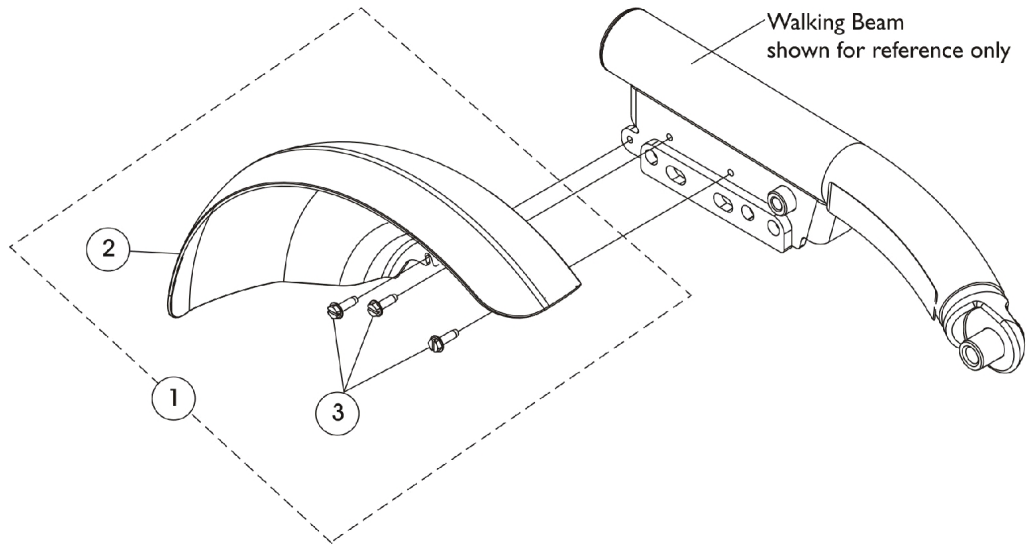

Fender Shroud Assembly

TDX SP/SP-GT

Fender Shroud Assembly TDX SP/SP-GT

Item Number	Note	Part Number	Description	Quantity Per	
				Package	Assembly
1	A	1145056	Kit, Fender Shroud Assembly - Right	1	1
2			Shroud, Fender - Right	1	1
3			Screw, Slotted Hex Washer Head (#10-32 x 5/8")	1	3
1	A	1145057	Kit, Fender Shroud Assembly - Left	1	1
2			Shroud, Fender - Left	1	1
3			Screw, Slotted Hex Washer Head (#10-32 x 5/8")	1	3
NOTE: A - Includes items 2 and 3. Fender Shroud Assembly accommodates both Non-Single Stage Drive Gearboxes and Single Stage Drive (SSD) Gearbox Assemblies.					