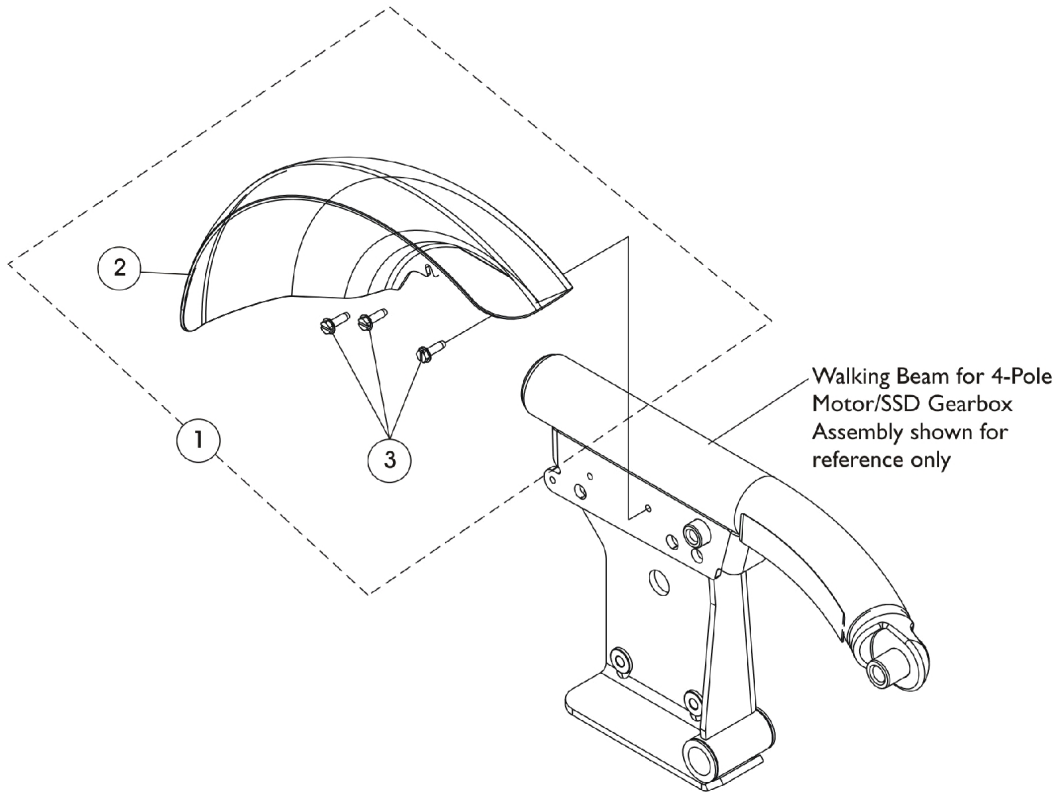

Fender Shroud Assembly

TDX SP/SP-GT

Fender Shroud Assembly TDX SP/SP-GT

Item Number	Note	Part Number	Description	Quantity Per	
				Package	Assembly
1	A	1145056	Kit, Fender Shroud Assembly - Right	1	1
2			Shroud, Fender - Right	1	1
3			Screw, Slotted Hex Washer Head (#10-32 x 5/8")	1	3
1	A	1145057	Kit, Fender Shroud Assembly - Left	1	1
2			Shroud, Fender - Left	1	1
3			Screw, Slotted Hex Washer Head (#10-32 x 5/8")	1	3
NOTE: A - Includes items 2 and 3. Fender Shroud Assembly accommodates both Non-Single Stage Drive Gearboxes and Single Stage Drive (SSD) Gearbox Assemblies.					