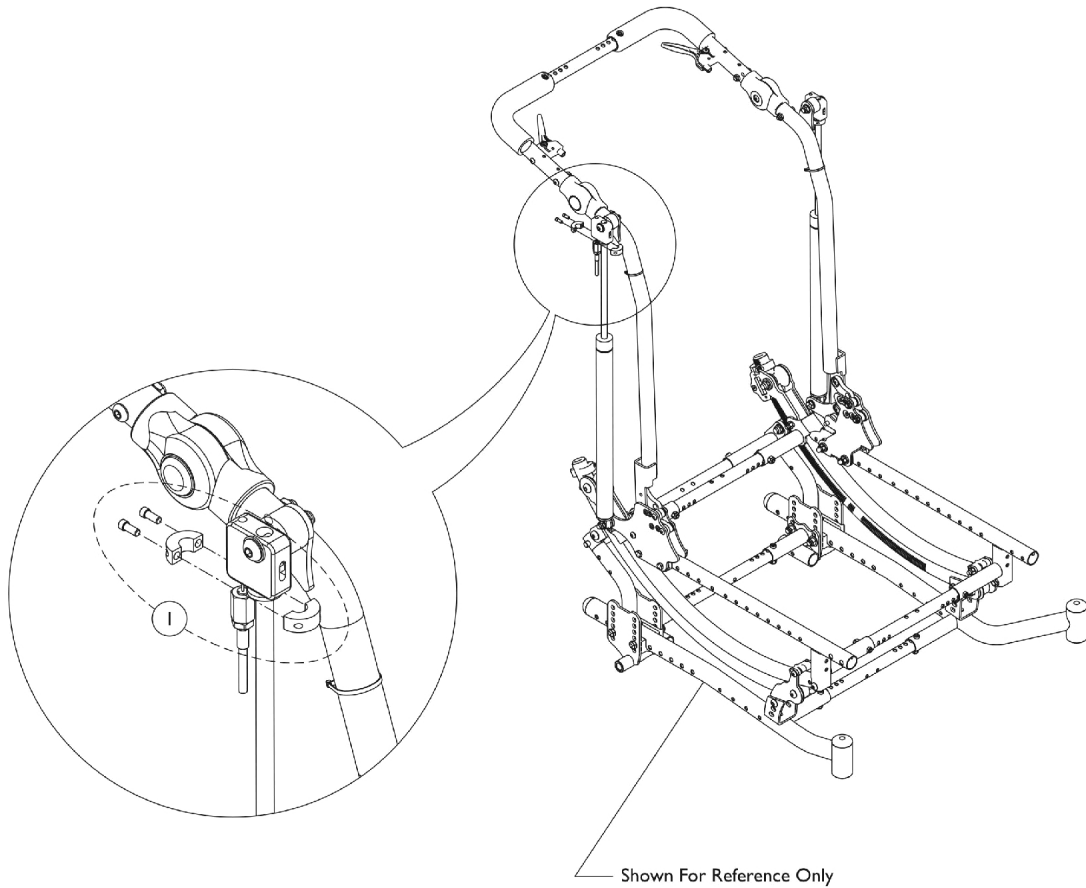

Reclining Back Hardware - Recliner Lockout

Item Number	Note	Part Number	Description	Quantity Per	
				Package	Assembly
1	A	1170545	Kit, Recliner Lockout	1	2

NOTE: A - Includes Collar Halves and Screws.