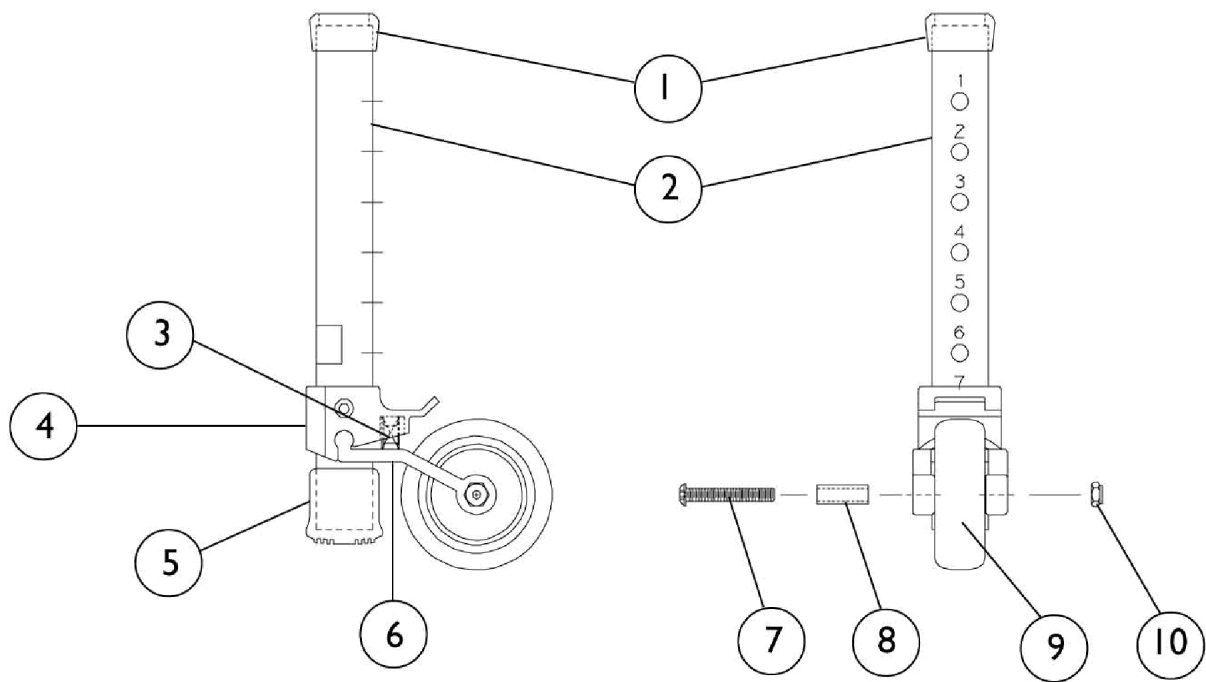

Brake Attachment (Rear Wheel)

Model 6264 - 10" Leg Extension
Model 6265 - 13" Leg Extension

*Attachments Sold in Pairs
Single Side Shown*

Brake Attachment (Rear Wheel)

Item Number	Note	Part Number	Description	Quantity Per	
				Package	Assembly
1		1040655	Anti-Rattle, Grey (1-1/8")	1	2
2	A	1044713-NLA	NLA - Tube, Leg Extension (10")	1	2
2	B	1044929-NLA	NLA - Tube, Leg Extension (13")	1	2
3		1044944	Spring, Compression (31/64 x 1 x 3/64")	1	2
4		1044942-NLA	NLA - Housing, Spring	1	2
5		1040656	Tip, Rubber, Dark Grey (1-1/8")	1	2
6		1044943	Fork	1	2
7		7930301-NLA	NLA - Package, Button Head Cap Screw (1/4-20 x 1-3/4")	25	2
8		1039465	Bushing (1/4 x 3/8 x 1/13")	1	2
9	C	1039466-NLA	NLA - Wheel (3" x 1")	1	2
9		1130782-NLA	NLA - Package, Wheel (3")	10	1
10		7930364-NLA	NLA - Package, Locknut (1/4-20)	25	2

NOTE: A - To be used on Model 6264.
 B - To be used on Model 6265.
 C - Individual item no longer available, refer to Kit Part #1130782.