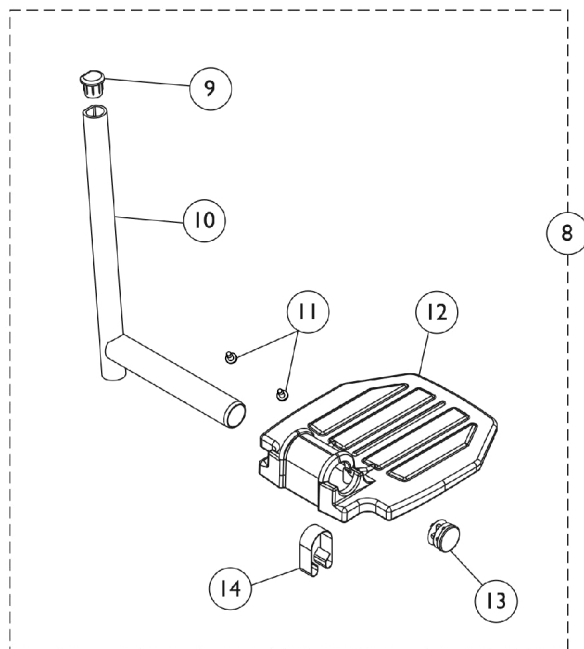

Footplate and Pivot Tube Assemblies (A1562) Aluminum

Used on all front riggings except
Wedge Style Elevating Legrests AT5044 and AT5044LIFT

Used on Wedge Style Elevating Legrests AT5044 and AT5044LIFT

Footplate and Pivot Tube Assemblies (A1562) Aluminum

Item Number	Note	Part Number	Description	Quantity Per	
				Package	Assembly
1	A	See Chart	#1 Aluminum Footplate w/ Pivot/Slide Tube Assembly	1	1
2		1120330	Pivot/Slide Tube w/ Plug, Black	1	1
3		1025729	Screw, Phillips Pan Head Tap (#8-32 x 3/8")	1	2
4		44200X032-NLA	NLA - Footplate, Aluminum, Extra Small, Black (5-3/4" W x 6" L)	1	1
4		44200X059	Footplate, Aluminum, Small, Black (6-3/4" W x 6" L)	1	1
4		44200X027	Footplate, Aluminum, Medium, Black (7-3/4" W x 6" L)	1	1
5		1130582	Package, Plug Button, Black (7/8")	10	1
6		1006981	Spring, Tension	1	1
7		1134426	Package, Plug Button, Black (3/4")	10	1
	B	1074568	Package, Push Plug, Footplate	2	1
8	C	See Chart	#8 Aluminum Footplate w/ Pivot/Slide Tube Assembly	1	1
9		1134427	Package, Plug Button, Black, "D" Shaped (3/4")	10	1
10		1134431	Pivot/Slide Tube w/ Plug Buttons, Black	1	1
11		1025729	Screw, Phillips Pan Head Tap (#8-32 x 3/8")	1	2
12		44200X059	Footplate, Aluminum, Small, Black (6-3/4" W x 6" L)	1	1
12		44200X027	Footplate, Aluminum, Medium, Black (7-3/4" W x 6" L)	1	1
13		1130582	Package, Plug Button, Black (7/8")	10	1
14		1006981	Spring, Tension	1	1

NOTE: A - Includes items 2-7.
B - Not Shown
C - Includes items 9-14.

#1 Aluminum Footplate w/ Pivot/Slide Tube Assembly

All Front Riggings except Wedge Style AT5044 Elevating Legrests

Description	Footplate Size	Chair Width	Right	Left
All Front Riggings Except Tapered Footrests	Extra Small	12" - 13"	1120333	1120334
All Front Riggings Except Tapered Footrests	Small	14" - 15"	1120335	1120336
All Front Riggings Except Tapered Footrests	Medium	16" - 22"	1120337	1120338
70 Degree Tapered Footrests	Small	16" - 17"	1120335	1120336
70 Degree Tapered Footrests	Medium	18" - 24"	1120337	1120338