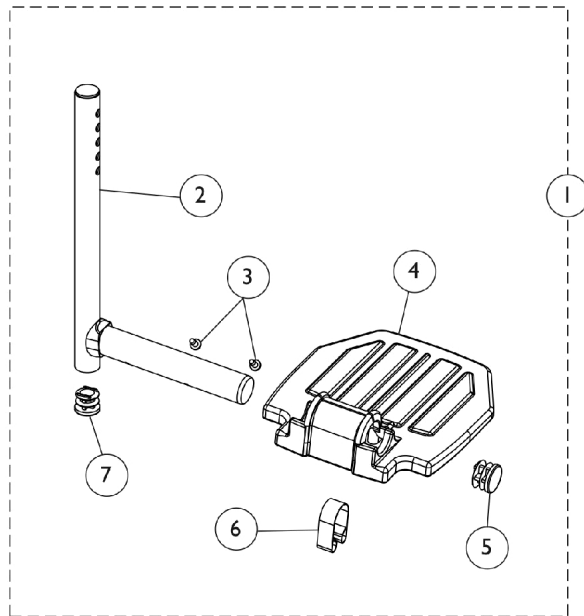

Footplate and Pivot Tube Assemblies (A1562) Aluminum

Used on all front riggings except
Wedge Style Elevating Legrests AT5044 and AT5044LIFT

Used on Wedge Style Elevating Legrests AT5044 and AT5044LIFT

Footplate and Pivot Tube Assemblies (A1562) Aluminum

Item Number	Note	Part Number	Description	Quantity Per	
				Package	Assembly
1	A	See Chart	#1 Aluminum Footplate w/ Pivot/Slide Tube Assembly	1	1
2		1120330	Pivot/Slide Tube w/ Plug, Black	1	1
3		1025729	Screw, Phillips Pan Head Tap (#8-32 x 3/8")	1	2
4		44200X032-NLA	NLA - Footplate, Aluminum, Extra Small, Black (5-3/4" W x 6" L)	1	1
4		44200X059	Footplate, Aluminum, Small, Black (6-3/4" W x 6" L)	1	1
4		44200X027	Footplate, Aluminum, Medium, Black (7-3/4" W x 6" L)	1	1
5		1130582	Package, Plug Button, Black (7/8")	10	1
6		1006981	Spring, Tension	1	1
7		1134426	Package, Plug Button, Black (3/4")	10	1
	B	1074568	Package, Push Plug, Footplate	2	1
8	C	See Chart	#8 Aluminum Footplate w/ Pivot/Slide Tube Assembly	1	1
9		1134427	Package, Plug Button, Black, "D" Shaped (3/4")	10	1
10		1134431	Pivot/Slide Tube w/ Plug Buttons, Black	1	1
11		1025729	Screw, Phillips Pan Head Tap (#8-32 x 3/8")	1	2
12		44200X059	Footplate, Aluminum, Small, Black (6-3/4" W x 6" L)	1	1
12		44200X027	Footplate, Aluminum, Medium, Black (7-3/4" W x 6" L)	1	1
13		1130582	Package, Plug Button, Black (7/8")	10	1
14		1006981	Spring, Tension	1	1

NOTE: A - Includes items 2-7.
B - Not Shown
C - Includes items 9-14.

#1 Aluminum Footplate w/ Pivot/Slide Tube Assembly

All Front Riggings except Wedge Style AT5044 Elevating Legrests

Description	Footplate Size	Chair Width	Right	Left
All Front Riggings Except Tapered Footrests	Extra Small	12" - 13"	1120333	1120334
All Front Riggings Except Tapered Footrests	Small	14" - 15"	1120335	1120336
All Front Riggings Except Tapered Footrests	Medium	16" - 22"	1120337	1120338
70 Degree Tapered Footrests	Small	16" - 17"	1120335	1120336
70 Degree Tapered Footrests	Medium	18" - 24"	1120337	1120338