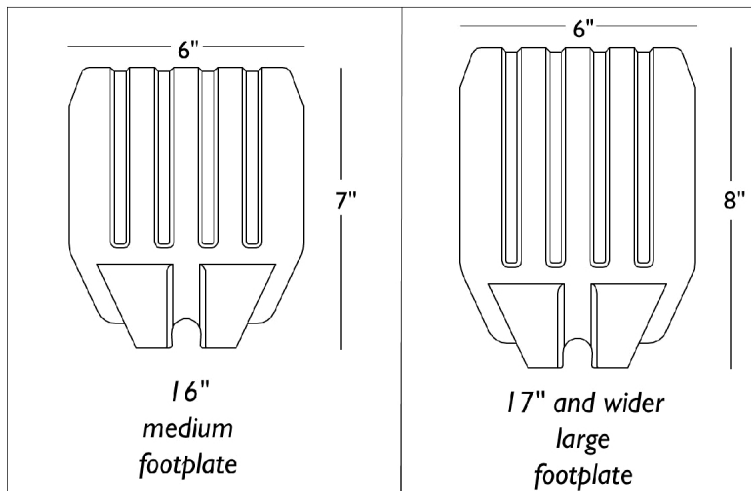

Pivot/ Slide Tube and Composite Footplates

NOTE: Heel Loops are not included. See footrest and legrest accessories.

NOTE: For Complete pivot/slide tube and footplate assemblies, see front riggings reference page.

Pivot/ Slide Tube and Composite Footplates

Item Number	Note	Part Number	Description	Quantity Per	
				Package	Assembly
1	A	1057852	Tube, Pivot/Slide, Curved End, Steel, Black (9-7/8")	1	1
1	A,B	1057854	Tube, Pivot/Slide, Curved End, 2" Longer, Steel, Black	1	1
2		1025457	Spacer, Coved (1/4 x 3/4 x 11/32")	1	2
3		1027097	Plug Button, Black (3/4")	1	1
4		7930323-NLA	NLA - Package, Locknut (1/4-20)	25	1
5		7930366	Package, Socket Head Screw (1/4-20 x 2-1/4")	25	1
6	C	1026880	Footplate, Composite, Medium, Black (7" W x 6" L)	1	1
6	D	1026881	Footplate, Composite, Large, Black (8" W x 6" L)	1	1
6	E,F	1026879	Footplate, Composite, Small, Black (6" W x 6" L)	1	1
6	E,G	1026880	Footplate, Composite, Medium, Black (7" W x 6" L)	1	1
6	E,H	1026881	Footplate, Composite, Large, Black (8" W x 6" L)	1	1
NOTE: A - Steel B - ALPT Option C - 16" Wide D - 17" and Wider E - PW93ST Only F - 16" and 17" Wide G - 18" and 19" Wide H - 20" and Wider					