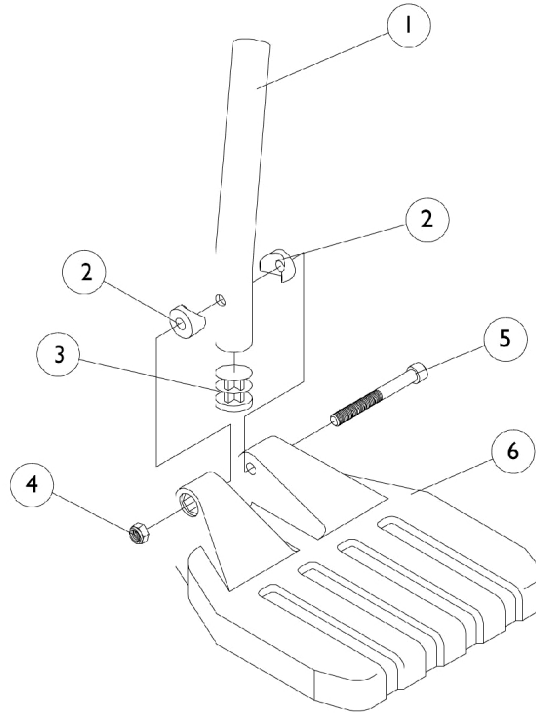

Pivot/ Slide Tube and Composite Footplates

NOTE: Heel Loops are not included. See footrest and legrest accessories.

NOTE: For Complete pivot/slide tube and footplate assemblies, see front riggings reference page.

Pivot/ Slide Tube and Composite Footplates

Item Number	Note	Part Number	Description	Quantity Per	
				Package	Assembly
1	A	1057852	Tube, Pivot/Slide, Curved End, Steel, Black (9-7/8")	1	1
1	A,B	1057854	Tube, Pivot/Slide, Curved End, 2" Longer, Steel, Black	1	1
2		1025457	Spacer, Coved (1/4 x 3/4 x 11/32")	1	2
3		1027097	Plug Button, Black (3/4")	1	1
4		7930323-NLA	NLA - Package, Locknut (1/4-20)	25	1
5		7930366	Package, Socket Head Screw (1/4-20 x 2-1/4")	25	1
6	C	1026880	Footplate, Composite, Medium, Black (7" W x 6" L)	1	1
6	D	1026881	Footplate, Composite, Large, Black (8" W x 6" L)	1	1
6	E,F	1026879	Footplate, Composite, Small, Black (6" W x 6" L)	1	1
6	E,G	1026880	Footplate, Composite, Medium, Black (7" W x 6" L)	1	1
6	E,H	1026881	Footplate, Composite, Large, Black (8" W x 6" L)	1	1
NOTE: A - Steel B - ALPT Option C - 16" Wide D - 17" and Wider E - PW93ST Only F - 16" and 17" Wide G - 18" and 19" Wide H - 20" and Wider					