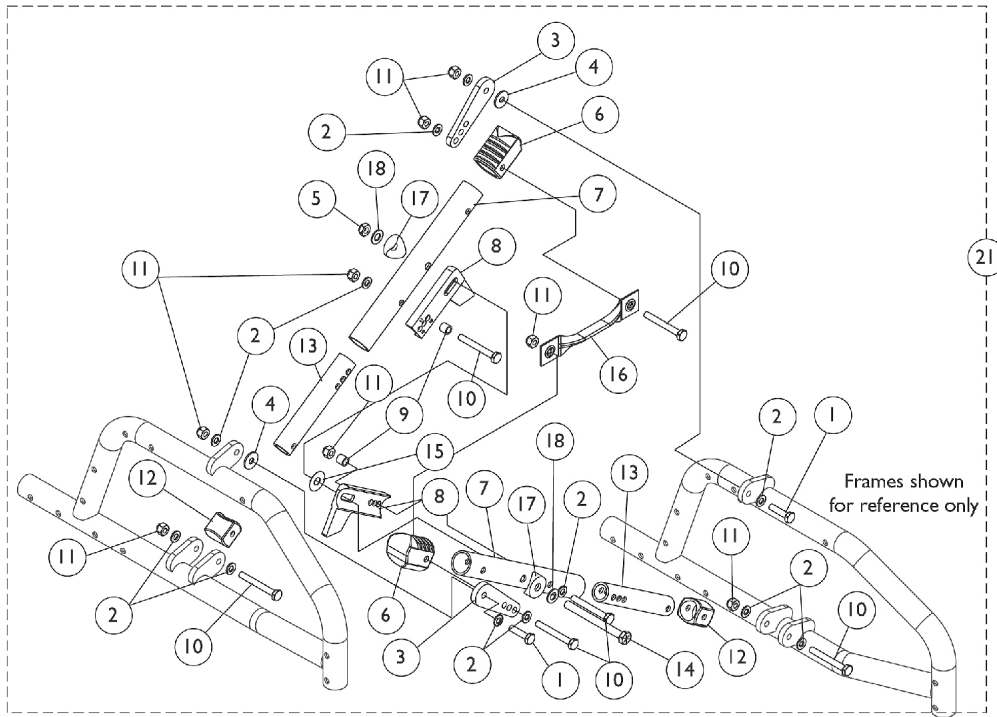

Crossbraces and Hardware

10-14" Wide Chairs

14-18" Wide Chairs

Crossbraces and Hardware

Item Number	Note	Part Number	Description	Quantity Per	
				Package	Assembly
1		1055296-NLA	NLA - Screw, Hex Head (1/4-28 x 1")	1	2
2		1026907	Washer (1/4 x 1/2 x 1/16")	1	12
3		1118521	Link, Pivot, Black (10 - 12" W)	1	2
3		1118522	Link, Pivot, Black (12 - 14" W)	1	2
3		1118523	Link, Pivot, Black (14 - 16" W)	1	2
3		1118524	Link, Pivot, Black (16 - 18" W)	1	2
4		1108477-NLA	NLA - Washer, Nylon (1/4 x 3/4 x 5/8")	1	2
5		1025730	Locknut (5/16-24)	1	1
6		1118501-NLA	NLA - Plug Button, Crossbrace - Upper	1	2
7		1118506	Tube, Crossbrace -Upper (10-12" W)	1	2
7		1118507	Tube, Crossbrace -Upper (12-14" W)	1	2
7		1118508	Tube, Crossbrace -Upper (14-16" W)	1	2
7		1118509	Tube, Crossbrace -Upper (16-18" W)	1	2
8		1118526	Bracket, Stop, Black (10-12" W)	1	2
8		1118527	Bracket, Stop, Black (12-14" W)	1	2
8		1118528	Bracket, Stop, Black (14-16" W)	1	2
8		1118529	Bracket, Stop, Black (16-18" W)	1	2
9		1157260	Spacer, Crossbrace (1/4 x 7/16 x 5/16)	1	2
10	A	1055349	Screw, Hex Head (1/4-28 x 2")	1	6
11	B	1065362	Locknut (1/4-28)	1	8
12	G	1118502-NLA	NLA - Cap, End, Lower, Black	1	2
13		1118511	Tube, Crossbrace -Lower (10-12" W)	1	2
13		1118512	Tube, Crossbrace -Lower (12-14" W)	1	2
13		1118513	Tube, Crossbrace -Lower (14-16" W)	1	2
13		1118514	Tube, Crossbrace -Lower (16-18" W)	1	2
14		1025705-NLA	NLA - Screw, Hex Head (5/16-24 x 3-1/4")	1	1
15		1046497-NLA	NLA - Washer, Nylon (5/16 x 7/8 x 1/64")	1	1
16	C,G	1107937-NLA	NLA - Strap, Pull	1	1
16	D	1118532	Strap, Pull	1	1
17		1016263	Spacer, Coved (3/4 x 1 x 1/2")	1	2
18		1025704	Washer, Flat (5/16 x 5/8 x 1/16")	1	2
19		1025765	Locknut (1/4-28)	1	4
20		1118531	Bushing, Nylon (3/4 x 1/4 x 7/8")	1	2
21	E	1118535	Crossbrace Assembly, Black (10 - 12" W) (Pair)	2	1
21	E	1118536	Crossbrace Assembly, Black (12 - 14" W) (Pair)	2	1
22	F	1118537	Crossbrace Assembly, Black (14 - 16" W) (Pair)	2	1
22	F	1118538	Crossbrace Assembly, Black (16 - 18" W) (Pair)	2	1