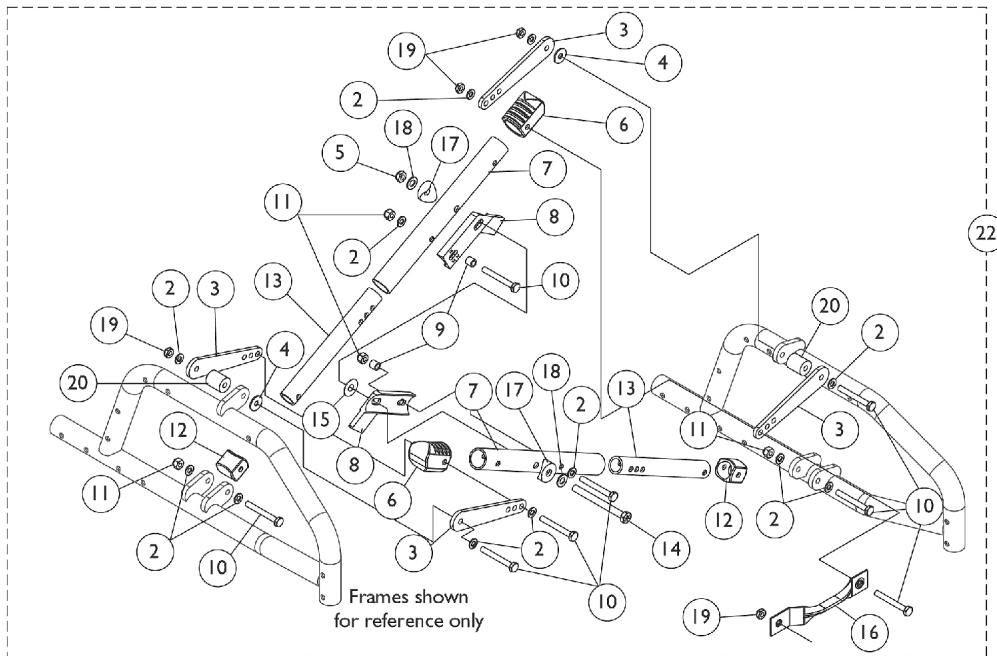

Crossbraces and Hardware

10-14" Wide Chairs

14-18" Wide Chairs

Crossbraces and Hardware

Item Number	Note	Part Number	Description	Quantity Per	
				Package	Assembly
1		1055296-NLA	NLA - Screw, Hex Head (1/4-28 x 1")	1	2
2		1026907	Washer (1/4 x 1/2 x 1/16")	1	12
3		1118521	Link, Pivot, Black (10 - 12" W)	1	2
3		1118522	Link, Pivot, Black (12 - 14" W)	1	2
3		1118523	Link, Pivot, Black (14 - 16" W)	1	2
3		1118524	Link, Pivot, Black (16 - 18" W)	1	2
4		1108477-NLA	NLA - Washer, Nylon (1/4 x 3/4 x 5/8")	1	2
5		1025730	Locknut (5/16-24)	1	1
6		1118501-NLA	NLA - Plug Button, Crossbrace - Upper	1	2
7		1118506	Tube, Crossbrace -Upper (10-12" W)	1	2
7		1118507	Tube, Crossbrace -Upper (12-14" W)	1	2
7		1118508	Tube, Crossbrace -Upper (14-16" W)	1	2
7		1118509	Tube, Crossbrace -Upper (16-18" W)	1	2
8		1118526	Bracket, Stop, Black (10-12" W)	1	2
8		1118527	Bracket, Stop, Black (12-14" W)	1	2
8		1118528	Bracket, Stop, Black (14-16" W)	1	2
8		1118529	Bracket, Stop, Black (16-18" W)	1	2
9		1157260	Spacer, Crossbrace (1/4 x 7/16 x 5/16)	1	2
10	A	1055349	Screw, Hex Head (1/4-28 x 2")	1	6
11	B	1065362	Locknut (1/4-28)	1	8
12	G	1118502-NLA	NLA - Cap, End, Lower, Black	1	2
13		1118511	Tube, Crossbrace -Lower (10-12" W)	1	2
13		1118512	Tube, Crossbrace -Lower (12-14" W)	1	2
13		1118513	Tube, Crossbrace -Lower (14-16" W)	1	2
13		1118514	Tube, Crossbrace -Lower (16-18" W)	1	2
14		1025705-NLA	NLA - Screw, Hex Head (5/16-24 x 3-1/4")	1	1
15		1046497-NLA	NLA - Washer, Nylon (5/16 x 7/8 x 1/64")	1	1
16	C,G	1107937-NLA	NLA - Strap, Pull	1	1
16	D	1118532	Strap, Pull	1	1
17		1016263	Spacer, Coved (3/4 x 1 x 1/2")	1	2
18		1025704	Washer, Flat (5/16 x 5/8 x 1/16")	1	2
19		1025765	Locknut (1/4-28)	1	4
20		1118531	Bushing, Nylon (3/4 x 1/4 x 7/8")	1	2
21	E	1118535	Crossbrace Assembly, Black (10 - 12" W) (Pair)	2	1
21	E	1118536	Crossbrace Assembly, Black (12 - 14" W) (Pair)	2	1
22	F	1118537	Crossbrace Assembly, Black (14 - 16" W) (Pair)	2	1
22	F	1118538	Crossbrace Assembly, Black (16 - 18" W) (Pair)	2	1