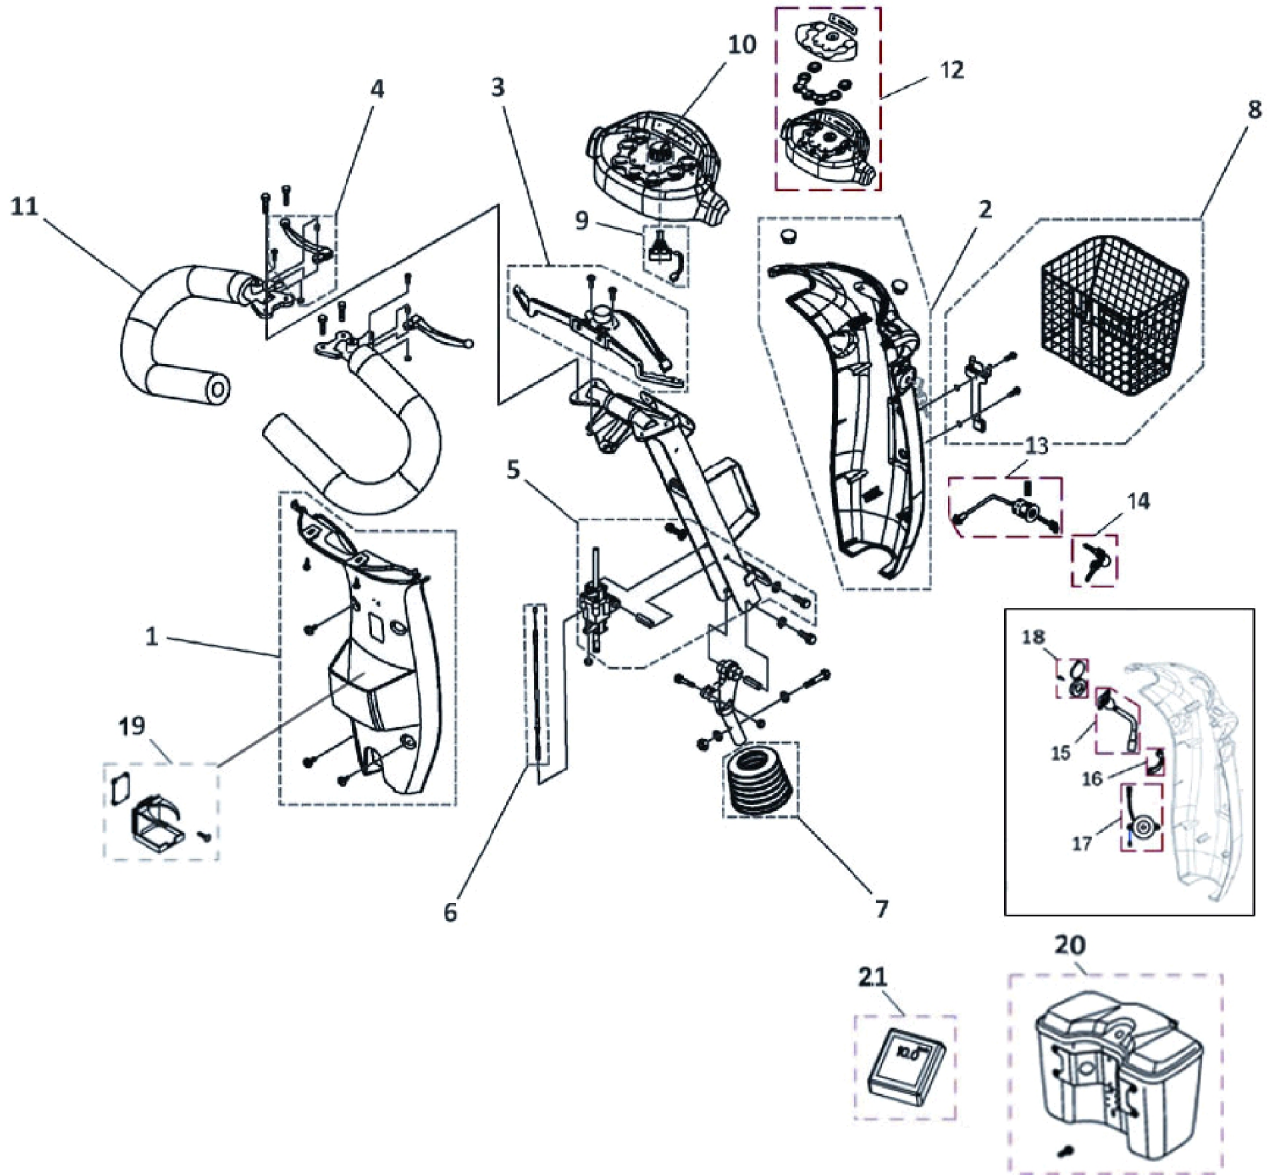

# Steering

| Item Number | Note | Part Number | Description                                    | Quantity Per |          |
|-------------|------|-------------|--|--------------|----------|
|             |      |             |  | Package      | Assembly |
| 1           |      | 1521725     | Cover, Rear Steering                           | --           | 1        |
| 1           |      | 1537796     | Cover, Front Steering, Slate Grey, Comet HD    | --           | 2        |
| 1           |      | 1530006     | Cover, Steering, Front, Complete, Red          | --           | 1        |
| 2           |      | 1521726     | Cover, Front Steering, Silver                  | --           | 1        |
| 2           |      | 1521727     | Cover, Front Steering, Blue                    | --           | 1        |
| 3           |      | 1521575     | Starter  | --           | 1        |
| 4           | A    | 1521578     | Regulator Rod                                  | --           | 2        |
| 5           |      | 1505279     | Adjustable Steering Assembly                   | --           | 1        |
| 6           |      | 1521583     | Cable, Starter to Adjustable Steering Assembly | --           | 1        |
| 7           |      | 1521586     | Cover, Steering Joint                          | --           | 1        |
| 8           |      | 1521584     | Basket, Front                                  | --           | 1        |
| 9           |      | 1505460     | Knob, Speed Control                            | --           | 1        |
| 10          |      | 1505462     | Variable Resistor, Complete (30.0KO)           | --           | 1        |
| 11          |      | 1527790     | Foam Grip                                      | --           | 2        |
| 12          |      | 1532908     | Cover, Upper Dash                              | --           | 1        |
| 13          |      | 1505451     | Ignition                                       | --           | 1        |
| 14          |      | 1164848     | Package, Ignition Key                          | 10           | 1        |
| 15          |      | 1523543     | Charger Port                                   | --           | 1        |
| 16          |      | 1523544     | Retaining Plate, Charger Port                  | --           | 1        |
| 17          |      | 1506153     | Buzzer   | --           | 1        |
| 18          |      | 1523534     | Cover, Charger Port                            | --           | 1        |
| 19          | B    | 1521594     | Assembly, Drink Holder                         | --           | 1        |
| 20          | B    | 1537710     | Front Lock Box, Comet HD, Slate Grey           | --           | 1        |
| 20          | B    | ACC270      | Front Lock Box, Comet, Blue                    | --           | 1        |
| 20          | B    | ACC260      | Front Lock Box, Comet, Silver                  | --           | 1        |
| 20          | B    | 1551638     | Front Lock Box, Comet, Red                     | --           | 1        |