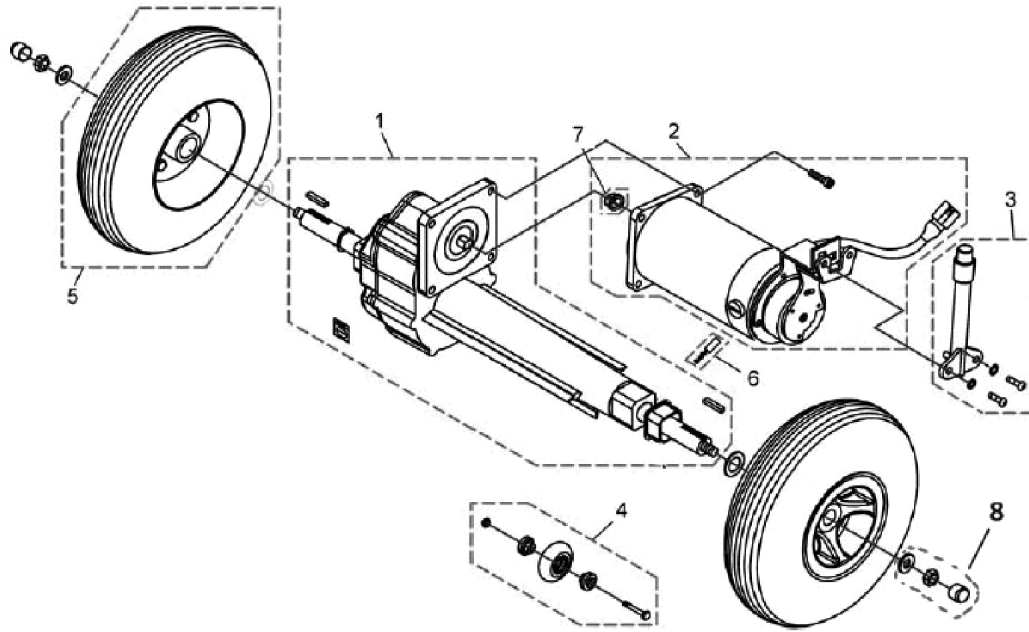

# Rear Wheels and Propulsion

## Rear Wheels and Propulsion

Item Number	Note	Part Number	Description	Quantity Per	
				Package	Assembly
1		1522013	Transaxle (15 km/h)	--	1
1		1533710	Transaxle (12 km/h), Comet HD	--	1
2		1553429	Motor (15 km/h)	--	1
2		1533850	Motor, Comet HD	--	1
3		1505672	Lever, Motor	--	1
4		1522021	Wheel, Anti-Tipper	--	2
5		1522020	Wheel, Rear w/ Tube (13"), Complete Assembly - Grey	--	2
		1586121	Wheel, Rear w/ Tube (13"), Complete Assembly - Black	--	2
		1527714	Tube (13")	--	2
		1527750	Tire, Front w/ Tube (13") - Grey	--	2
		1586118	Tire, Front w/ Tube (13") - Black	--	2
		1543159	Tire, Solid PU (13") - Grey	--	2
		1586119	Tire, Solid PU (13") - Black	--	2
6		1533853	Brushes, Comet HD	--	4
6		1527845	Brushes, Comet	--	4
7		1533842	Guide Motor, Comet HD	--	1
8		1557459	Kit, Mounting Rear	--	4
		1505670	Washer, Plane	--	2
		1505669	Key (5 x 30)	--	2
		1527749	Kit, Rim Rear	--	2