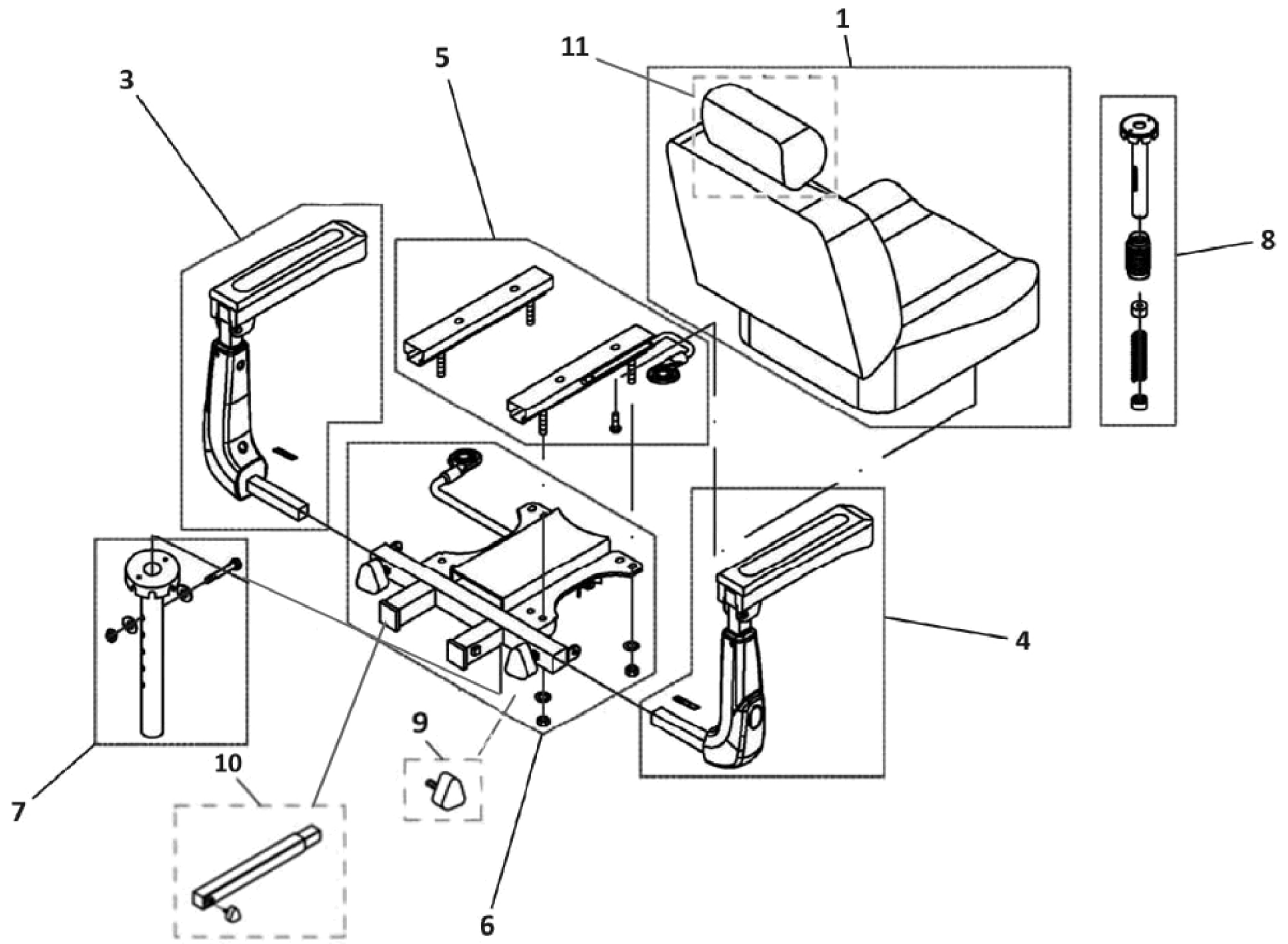

Seat and Seat Options

Seat and Seat Options

Item Number	Note	Part Number	Description	Quantity Per	
				Package	Assembly
1		1521890	Seat, Standard	--	1
1		1586116	Seat, Standard w/ Double White Stitching	--	1
1		1533705	Seat, Comet HD (26")	--	1
1		1586115	Seat, Comet HD (26"), Double White Stitching	--	1
3		1521689	Armrest - Left	--	1
3		1533706	Armrest - Left, Comet HD	--	1
4		1521688	Armrest - Right	--	1
4		1533707	Armrest - Right, Comet HD	--	1
5		1521690	Slide Assembly	--	1
6		1505533	Seat Bracket Assembly	--	1
6		1533708	Seat Bracket Assembly, Comet HD	--	1
7		1521691	Seat Bracket, Standard	--	1
8		1541629	Seat Suspension (560 mm)	--	1
8		1541628	Seat Suspension (535 mm)	--	1
9		1507005	Knob, Tightening	--	1
10	A	1541502	Accessory Extension, Comet HD	--	1
11		1529380	Headrest (Only)	--	1
	B	1518240	Seat Cover, Comet - Black Only	--	1

NOTE: A - Additional Accessory, not included with Scooter, necessary to attach ACC140, ACC200, ACC210, ACC220, ACC230.
 B - Not Shown in illustration.