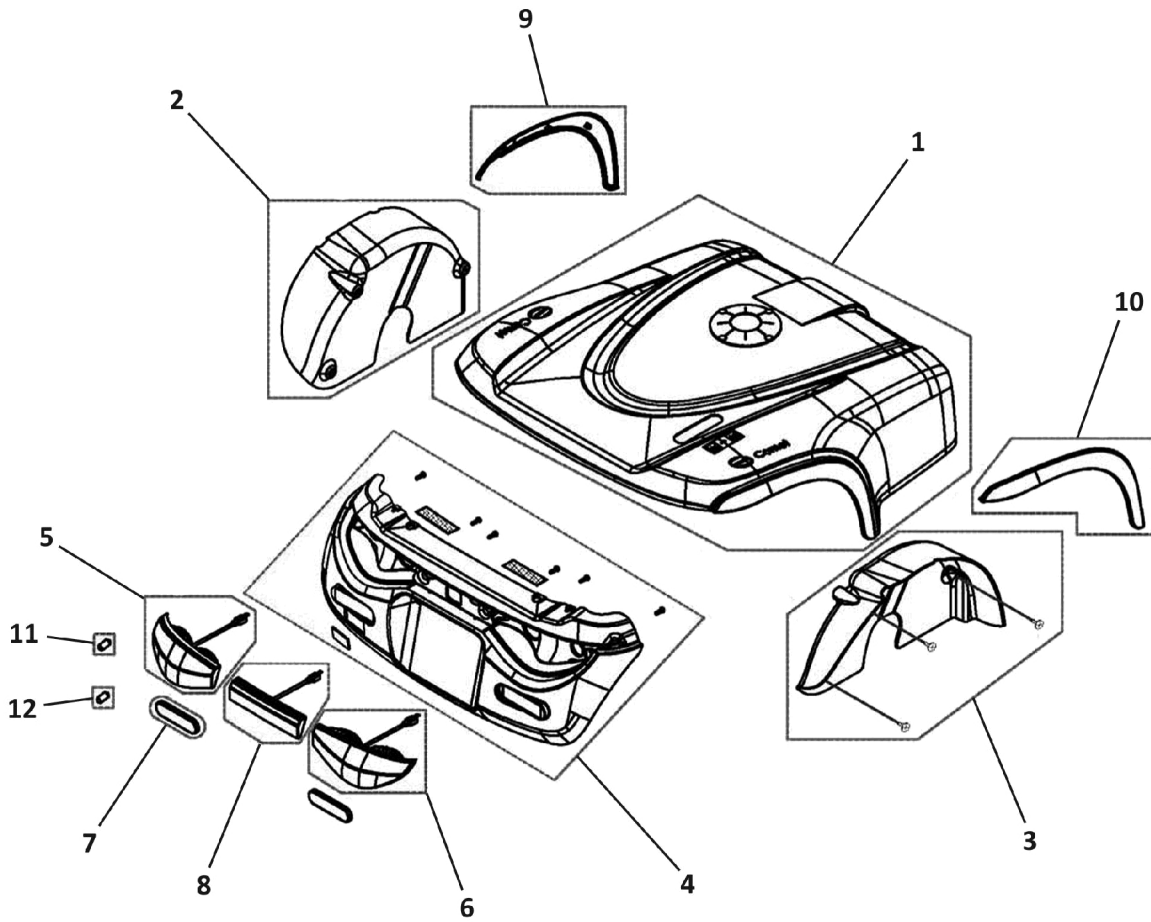

# Rear Shroud

## Rear Shroud

Item Number	Note	Part Number	Description	Quantity Per	
				Package	Assembly
1		1521837	Rear Shroud, Silver	--	1
1		1521838	Rear Shroud, Blue	--	1
1		1530002	Shroud, Rear, Complete, Red	--	1
1		1537793	Shroud, Rear, Comet HD	--	1
2		1521862	Fender - Left	--	1
3		1521839	Fender - Right	--	1
4		1521683	Cover, Bumper, Rear	--	1
5		1518034	Turn Signal, Rear - Left	--	1
6		1518033	Turn Signal, Rear - Right	--	1
7		1521881	Reflector, Rear, E Mark	--	2
8		1518035	Neon Light, Complete	--	1
9		1521882	Cover, Rear - Left	--	1
10		1521883	Cover, Rear - Right	--	1
11		1522030	Bulb, Turn Signal (24V/10 W)	--	1
12		1522034	Bulb, Rear Light (24V/5W)	--	1