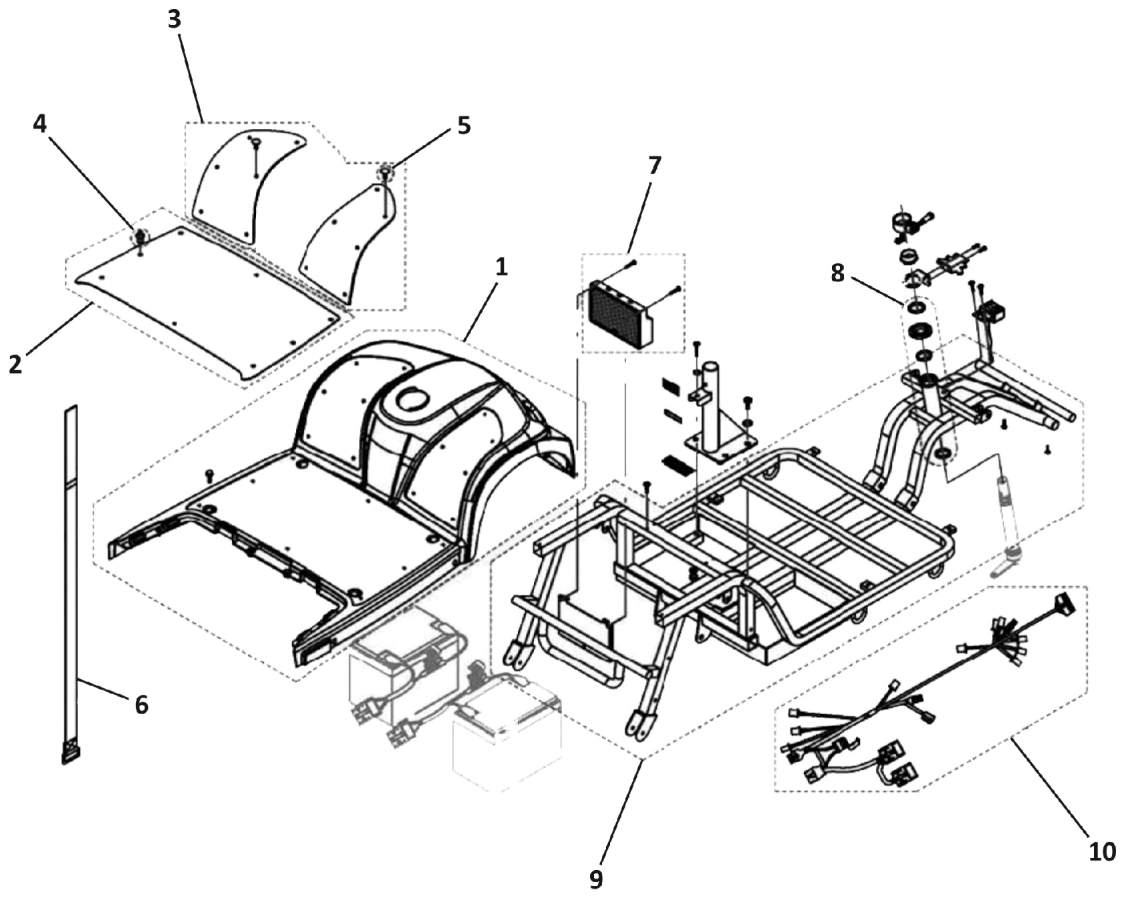

Front Frame - Four Wheeler

Front Frame - Four Wheeler

Item Number	Note	Part Number	Description	Quantity Per	
				Package	Assembly
1		1521732	Shroud, Front, Silver	--	1
1		1521733	Shroud, Front, Blue	--	1
1		1537792	Shroud, Front, Comet HD	--	1
2	A	1521755	Pad, Leg Shield	--	1
3	B	1521756	Pad, Front - Right/Left	--	1
4		1505476	Push Rivet, Pad	--	8
5		1505479	Tree Rivet	--	12
6		1521758	Band, Battery, Complete	--	1
7	C	1517317	Controller, Rhino (110A)	--	1
7	D	1553399	Controller, Rhino (120A)	--	1
7	C	1521759	Controller, Rhino (160A)	--	1
7	D	1553400	Controller, Rhino (160A HD)	--	1
8		1505487	Kit, Bearing, Scooter Frame	--	1
9		1521760	Front	--	1
10		1532911	Wire Harness	--	1

NOTE: A - Includes item 4.
 B - Includes item 5.
 C - For scooters manufactured prior to June 2011.
 D - For scooters manufactured after June 2011.