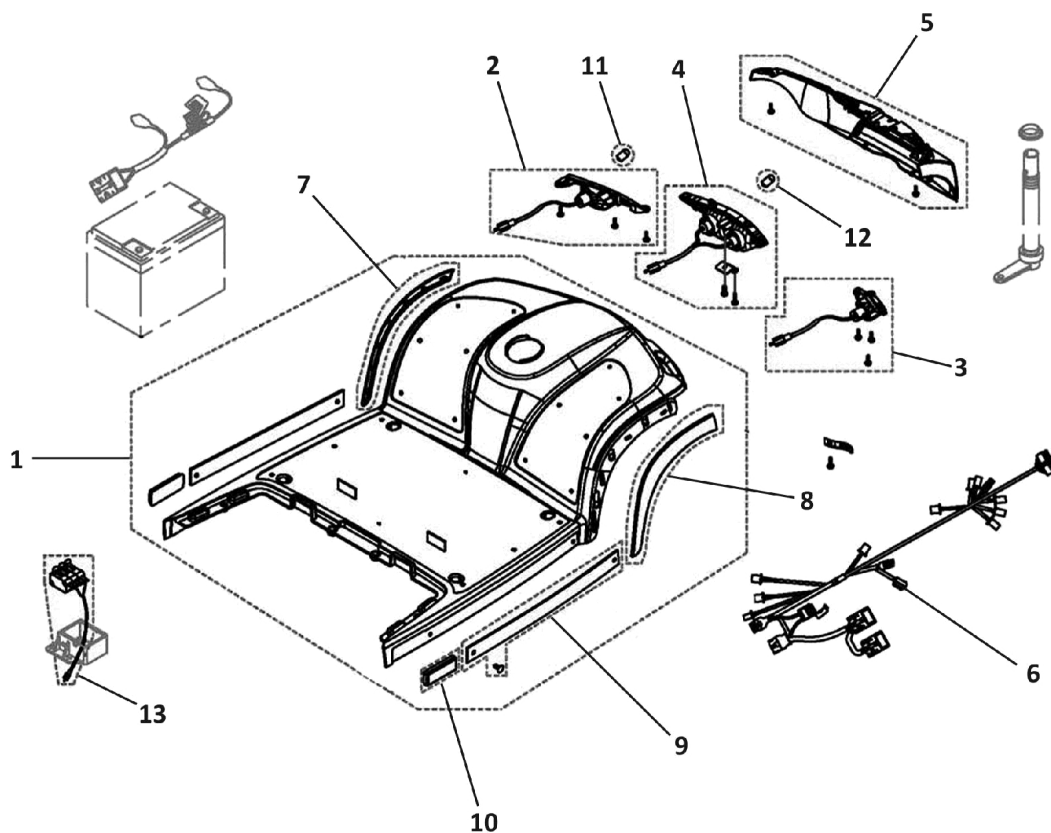

# Front Shroud

Item Number	Note	Part Number	Description	Quantity Per	
				Package	Assembly
1		1521732	Shroud, Front, Silver	--	1
1		1521733	Shroud, Front, Blue	--	1
1		1530001	Shroud, Front, Red	--	1
1		1537792	Shroud, Front, Comet HD	--	1
2		1517733	Turn Signal - Left	--	1
3		1517734	Turn Signal - Right	--	1
4		1527473	Head Light, Complete	--	1
5		1521762	Cover Bumper, Front	--	1
6		1532911	Wire Harness	--	1
7		1521735	Moulding - Left	--	1
8		1521734	Moulding - Right	--	1
9		1521754	Moulding, Side	--	2
10		1517331	Reflector, Front Shroud	--	2
11		1522030	Bulb, Turn Signal (24V/10 W)	--	1
12		1527474	Bulb, Head Light (12V/15W)	--	1
13		1554030	Kit, Speed Limit Switch Box Upgrade (12km/h)	--	1