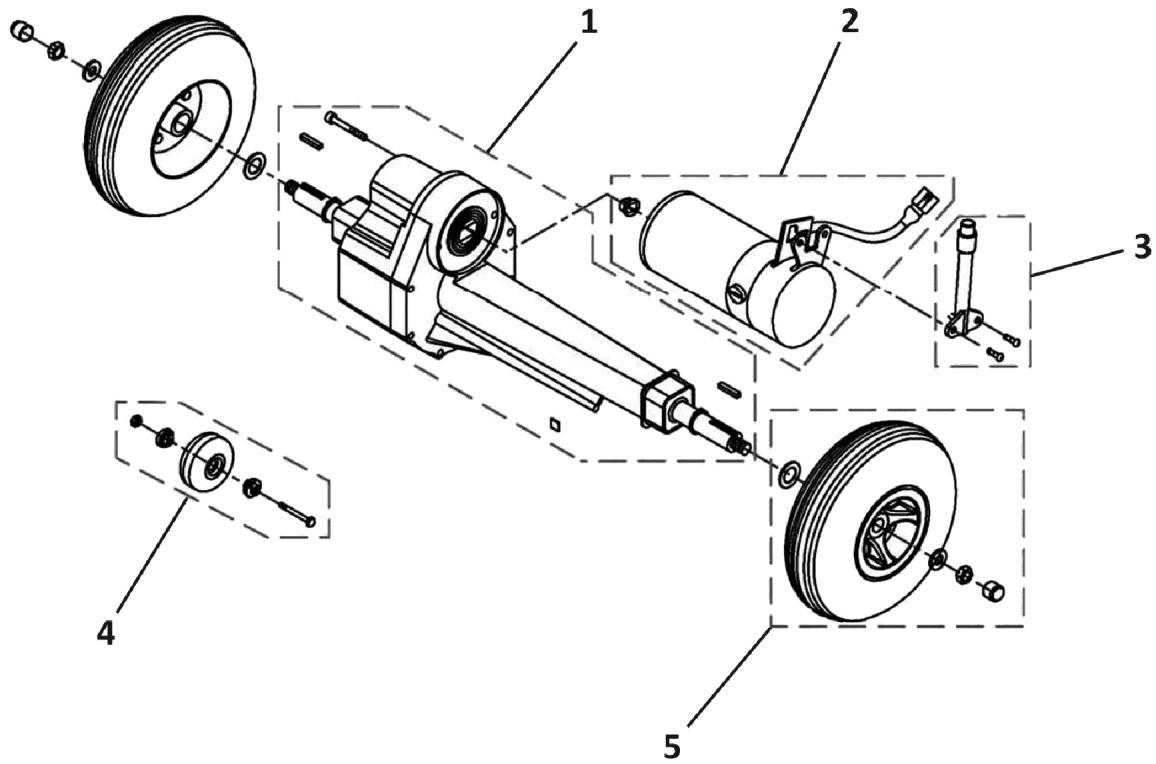

## Rear Wheels and Propulsion (12km/h)

Item Number	Note	Part Number	Description	Quantity Per	
				Package	Assembly
1		1521591	Transaxle (12 km/h)	--	1
2		1553428	Motor (12 km/h)	--	1
3		1505672	Lever, Motor	--	1
4		1505676	Wheel, Anti-Tip	--	2
5		1518378	Wheel Assembly, Rear	--	2