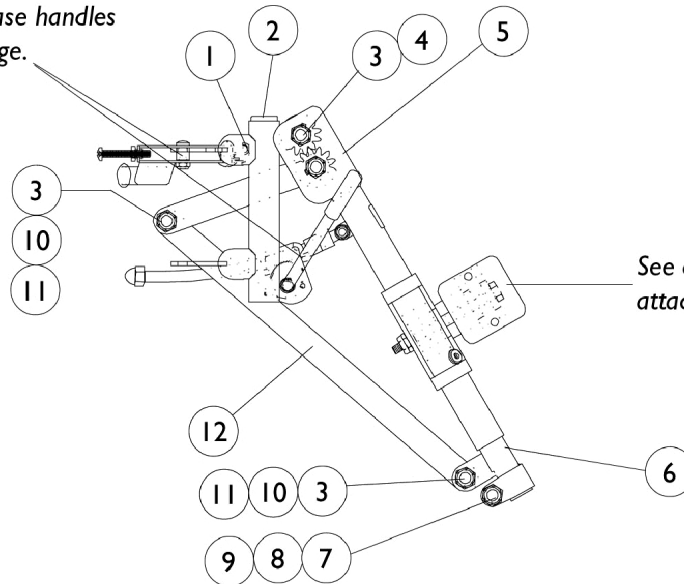

# PAL4A Articulating Legrests

## Pin Style

### Chrome 16" - 24"

See legrest release handles and ratchets page.

Item Number	Note	Part Number	Description	Quantity Per	
				Package	Assembly
1		1058478-NLA	NLA - Tube, Legrest Support - Right	1	1
1		1058479-NLA	NLA - Tube, Legrest Support - Left	1	1
2		1027097	Plug Button, Black (3/4")	1	1
3		40363X000	Hex Nut (3/8"-16)	3	3
4		1022854-NLA	NLA - Screw, Shoulder Slotted Head (1/2 x 1-1/8", 3/8-16)	1	1
5		1022877-NLA	NLA - Tube, Support and Drive Link, Chrome - Right	1	1
5		1022878-NLA	NLA - Tube, Support and Drive Link, Chrome - Left	1	1
6		1022848	Tube, Slide, Articulating, Chrome - Right	1	1
6		1022849	Tube, Slide, Articulating, Chrome - Left	1	1
7		1027377	Washer (#20)	1	1
8		7930363-NLA	NLA - Package, Locknut (5/16"-24)	25	1
9		11232X009	Bolt, Lug (5/16-24 x 1-3/8")	1	1
10		1022866-NLA	NLA - Screw, Socket Button Head (3/8-16 x 3/4")	2	2
11		1049527	Washer, Nylon (3/8 x 3/4 x 1/16")	2	2
12		1022846-NLA	NLA - Bar, Link, Black	1	1
	A	1058482-NLA	NLA - Legrest Support Assembly, Articulating, Adult, Chrome - Right	1	1
	A	1058483-NLA	NLA - Legrest Support Assembly, Articulating, Adult, Chrome - Left	1	1