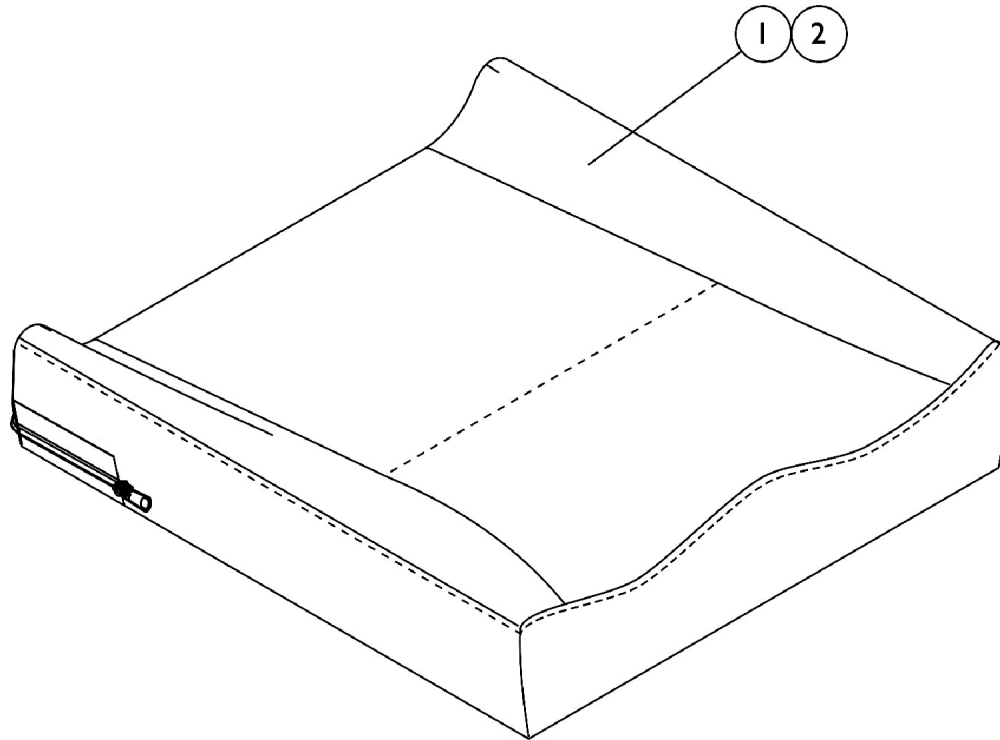

Seat Cushion Assembly

TDXSC Contoura Seating

#1 Contoura Seat Cushion Assembly

NOTE: To order a Mesh Contoura Seat Cushion Assembly, please use quote # SM-100908010838 when placing your order.

Chair Width	16" Deep	17" Deep	18" Deep	19" Deep	20" Deep
16" Wide	1132982 See Note(s) A	1132983-NLA See Note(s) A	1132984 See Note(s) A	1132985 See Note(s) A	1132986 See Note(s) A
18" Wide	1132987 See Note(s) A	1132988-NLA See Note(s) A	1132989 See Note(s) A	1132990 See Note(s) A	1132991 See Note(s) A
20" Wide	1132992 See Note(s) A	1132993-NLA See Note(s) A	1132994 See Note(s) A	1132995 See Note(s) A	1132996 See Note(s) A

NOTE: A - Cushion Foam is not available separately.

Seat Cushion Assembly

TDXSC Contoura Seating

#2 Contoura Seat Cushion Cover Before 12/16/10

Chair Width	16" Deep	17" Deep	18" Deep	19" Deep	20" Deep
16" Wide	1132953-NLA	1132954-NLA	1132955-NLA	1132956-NLA	1132957-NLA
18" Wide	1132958-NLA	1132959-NLA	1132960-NLA	1132961-NLA	1132962-NLA
20" Wide	1132963-NLA	1132964-NLA	1132965-NLA	1132966-NLA	1132967-NLA