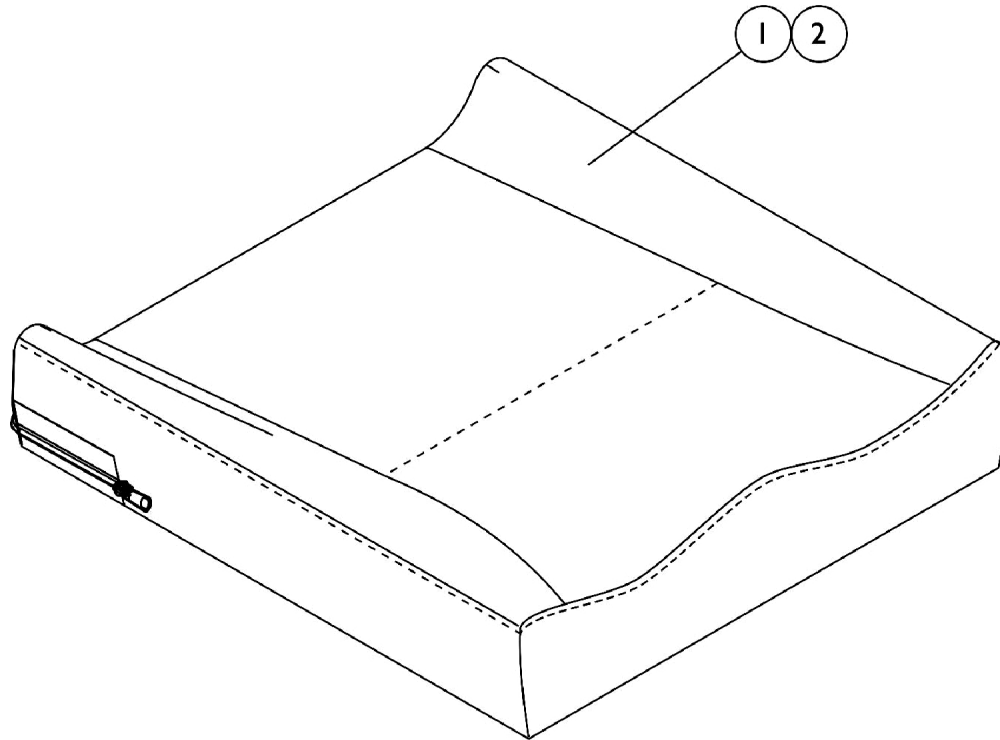

Seat Cushion Assembly

ADJASBA Only TDX SC

#1 Contoura Seat Cushion Assembly

NOTE: To order a Mesh Contoura Seat Cushion Assembly, please use quote # SM-100908010838 when placing your order.

Chair Width	16" Deep	17" Deep	18" Deep	19" Deep	20" Deep
16" Wide	1132982 See Note(s) A	1132983-NLA See Note(s) A	1132984 See Note(s) A	1132985 See Note(s) A	1132986 See Note(s) A
18" Wide	1132987 See Note(s) A	1132988-NLA See Note(s) A	1132989 See Note(s) A	1132990 See Note(s) A	1132991 See Note(s) A
20" Wide	1132992 See Note(s) A	1132993-NLA See Note(s) A	1132994 See Note(s) A	1132995 See Note(s) A	1132996 See Note(s) A

NOTE: A - Cushion Foam is not available separately.

Seat Cushion Assembly

ADJASBA Only TDX SC

#2 Contoura Seat Cushion Cover Before 12/16/10

Chair Width	16" Deep	17" Deep	18" Deep	19" Deep	20" Deep
16" Wide	1132953-NLA	1132954-NLA	1132955-NLA	1132956-NLA	1132957-NLA
18" Wide	1132958-NLA	1132959-NLA	1132960-NLA	1132961-NLA	1132962-NLA
20" Wide	1132963-NLA	1132964-NLA	1132965-NLA	1132966-NLA	1132967-NLA