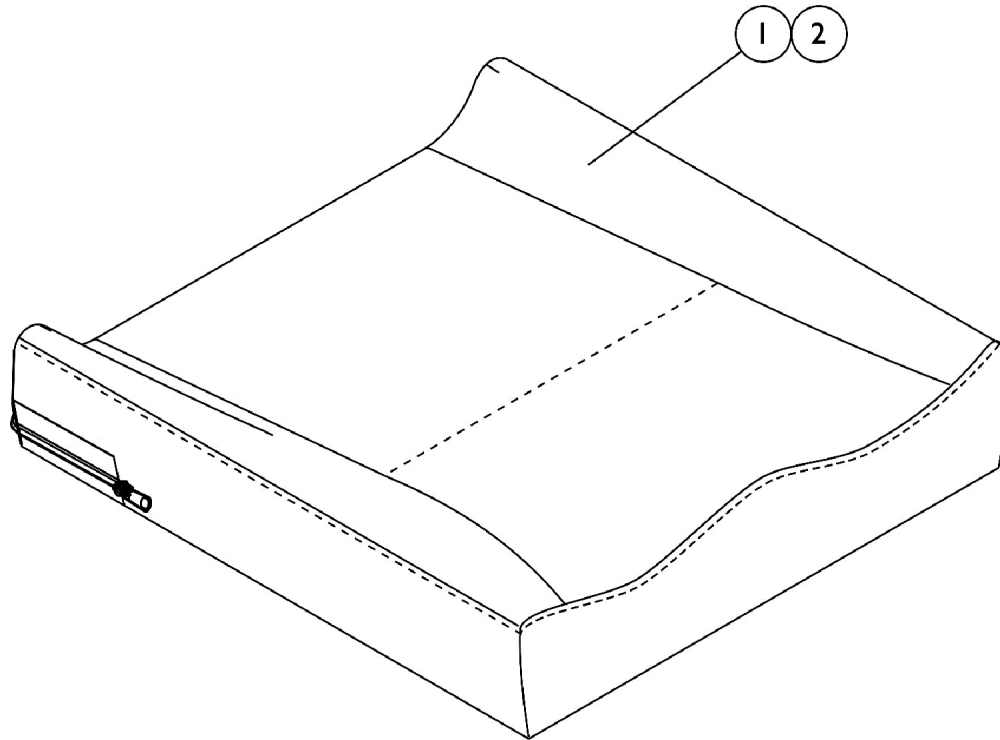

### #1 Contoura Seat Cushion Assembly

**NOTE: To order a Mesh Contoura Seat Cushion Assembly, please use quote # SM-100908010838 when placing your order.**

Chair Width	16" Deep	17" Deep	18" Deep	19" Deep	20" Deep
16" Wide	1132982 See Note(s) A	1132983-NLA See Note(s) A	1132984 See Note(s) A	1132985 See Note(s) A	1132986 See Note(s) A
18" Wide	1132987 See Note(s) A	1132988-NLA See Note(s) A	1132989 See Note(s) A	1132990 See Note(s) A	1132991 See Note(s) A
20" Wide	1132992 See Note(s) A	1132993-NLA See Note(s) A	1132994 See Note(s) A	1132995 See Note(s) A	1132996 See Note(s) A