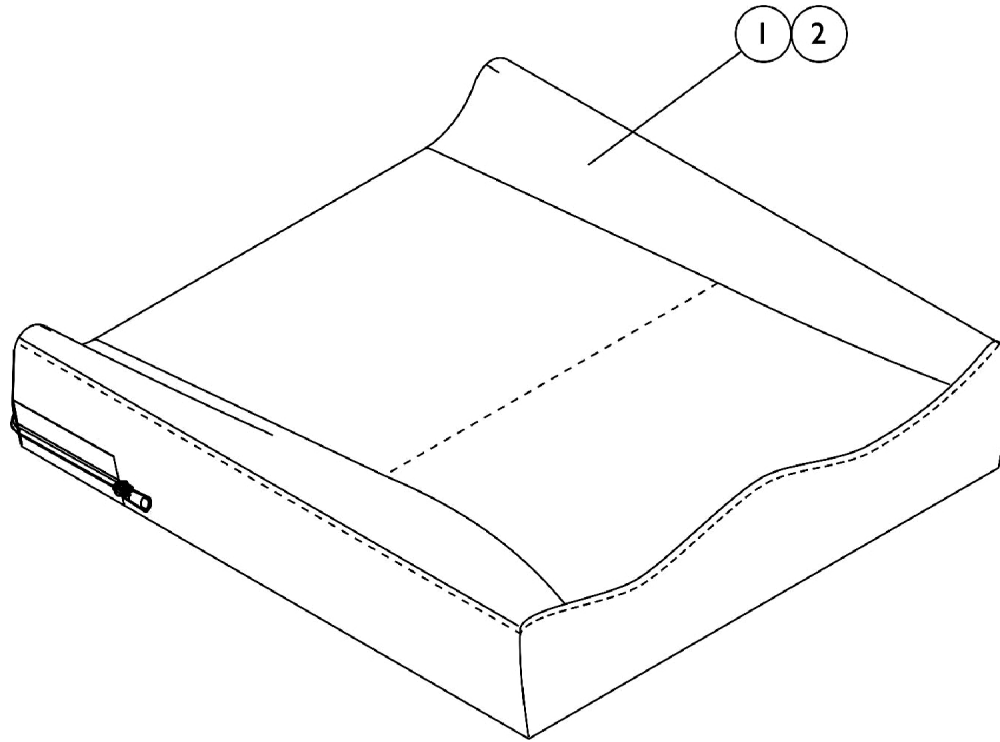

Seat Cushion Assembly, Contoura

ADJASBA Only For TDX, M71 and M91

#1 Contoura Seat Cushion Assembly

NOTE: To order a Mesh Contoura Seat Cushion Assembly, please use quote # SM-100908010838 when placing your order.

Chair Width	16" Deep	17" Deep	18" Deep	19" Deep	20" Deep	21" Deep	22" Deep
16" Wide	1132982 See Note(s) A	1132983-NLA See Note(s) A	1132984 See Note(s) A	1132985 See Note(s) A	1132986 See Note(s) A	N/A	N/A
18" Wide	1132987 See Note(s) A	1132988-NLA See Note(s) A	1132989 See Note(s) A	1132990 See Note(s) A	1132991 See Note(s) A	N/A	N/A
20" Wide	1132992 See Note(s) A	1132993-NLA See Note(s) A	1132994 See Note(s) A	1132995 See Note(s) A	1132996 See Note(s) A	1132997 See Note(s) A	1132998 See Note(s) A
22" Wide	N/A	N/A	1132999 See Note(s) A	1133000 See Note(s) A	1133001 See Note(s) A	1133002 See Note(s) A	1133003 See Note(s) A

NOTE: A - Cushion Foam is not available separately.

Seat Cushion Assembly, Contoura
ADJASBA Only For TDX, M71 and M91
#2 Contoura Seat Cushion Cover Before 12/16/10

Chair Width	16" Deep	17" Deep	18" Deep	19" Deep	20" Deep	21" Deep	22" Deep
16" Wide	1132953-NLA	1132954-NLA	1132955-NLA	1132956-NLA	1132957-NLA	N/A	N/A
18" Wide	1132958-NLA	1132959-NLA	1132960-NLA	1132961-NLA	1132962-NLA	N/A	N/A
20" Wide	1132963-NLA	1132964-NLA	1132965-NLA	1132966-NLA	1132967-NLA	1132968-NLA	1132969-NLA
22" Wide	N/A	N/A	1132970-NLA	1132971-NLA	1132972-NLA	1132973-NLA	1132974-NLA