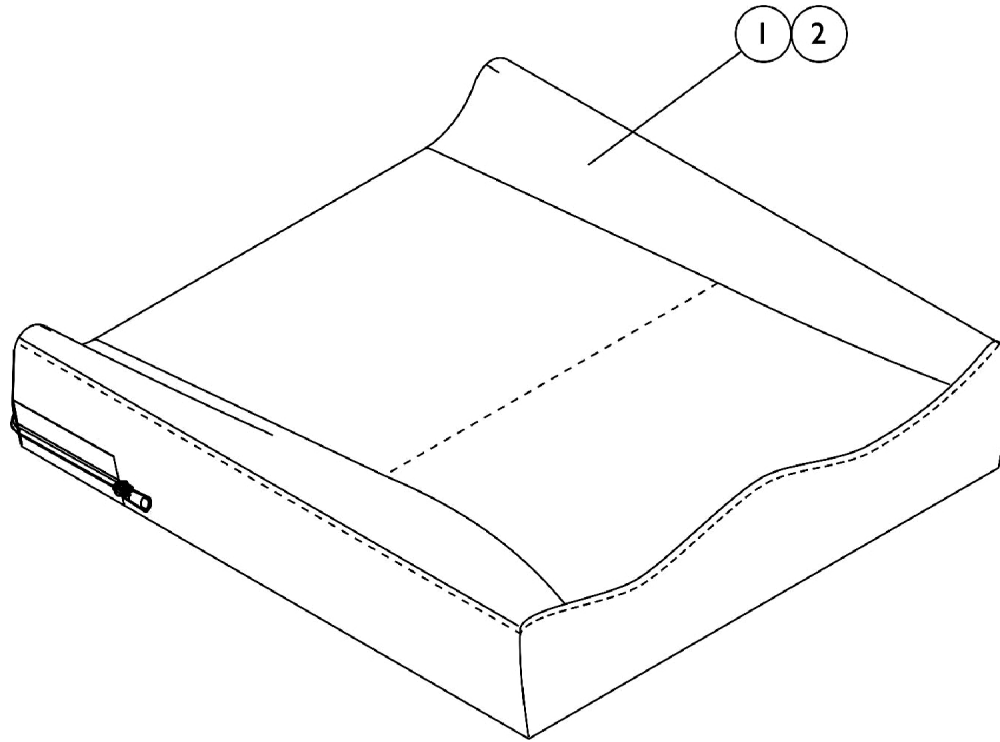

## #1 Contoura Seat Cushion Assembly

**NOTE: To order a Mesh Contoura Seat Cushion Assembly, please use quote # SM-100908010838 when placing your order.**

Chair Width	16" Deep	17" Deep	18" Deep	19" Deep	20" Deep	21" Deep	22" Deep
16" Wide	1132982 See Note(s) A	1132983-NLA See Note(s) A	1132984 See Note(s) A	1132985 See Note(s) A	1132986 See Note(s) A	N/A	N/A
18" Wide	1132987 See Note(s) A	1132988-NLA See Note(s) A	1132989 See Note(s) A	1132990 See Note(s) A	1132991 See Note(s) A	N/A	N/A
20" Wide	1132992 See Note(s) A	1132993-NLA See Note(s) A	1132994 See Note(s) A	1132995 See Note(s) A	1132996 See Note(s) A	1132997 See Note(s) A	1132998 See Note(s) A
22" Wide	N/A	N/A	1132999 See Note(s) A	1133000 See Note(s) A	1133001 See Note(s) A	1133002 See Note(s) A	1133003 See Note(s) A
24" Wide	N/A	N/A	1133004-NLA See Note(s) A	1133005-NLA See Note(s) A	1133006-NLA See Note(s) A	1133007-NLA See Note(s) A	1133008-NLA See Note(s) A