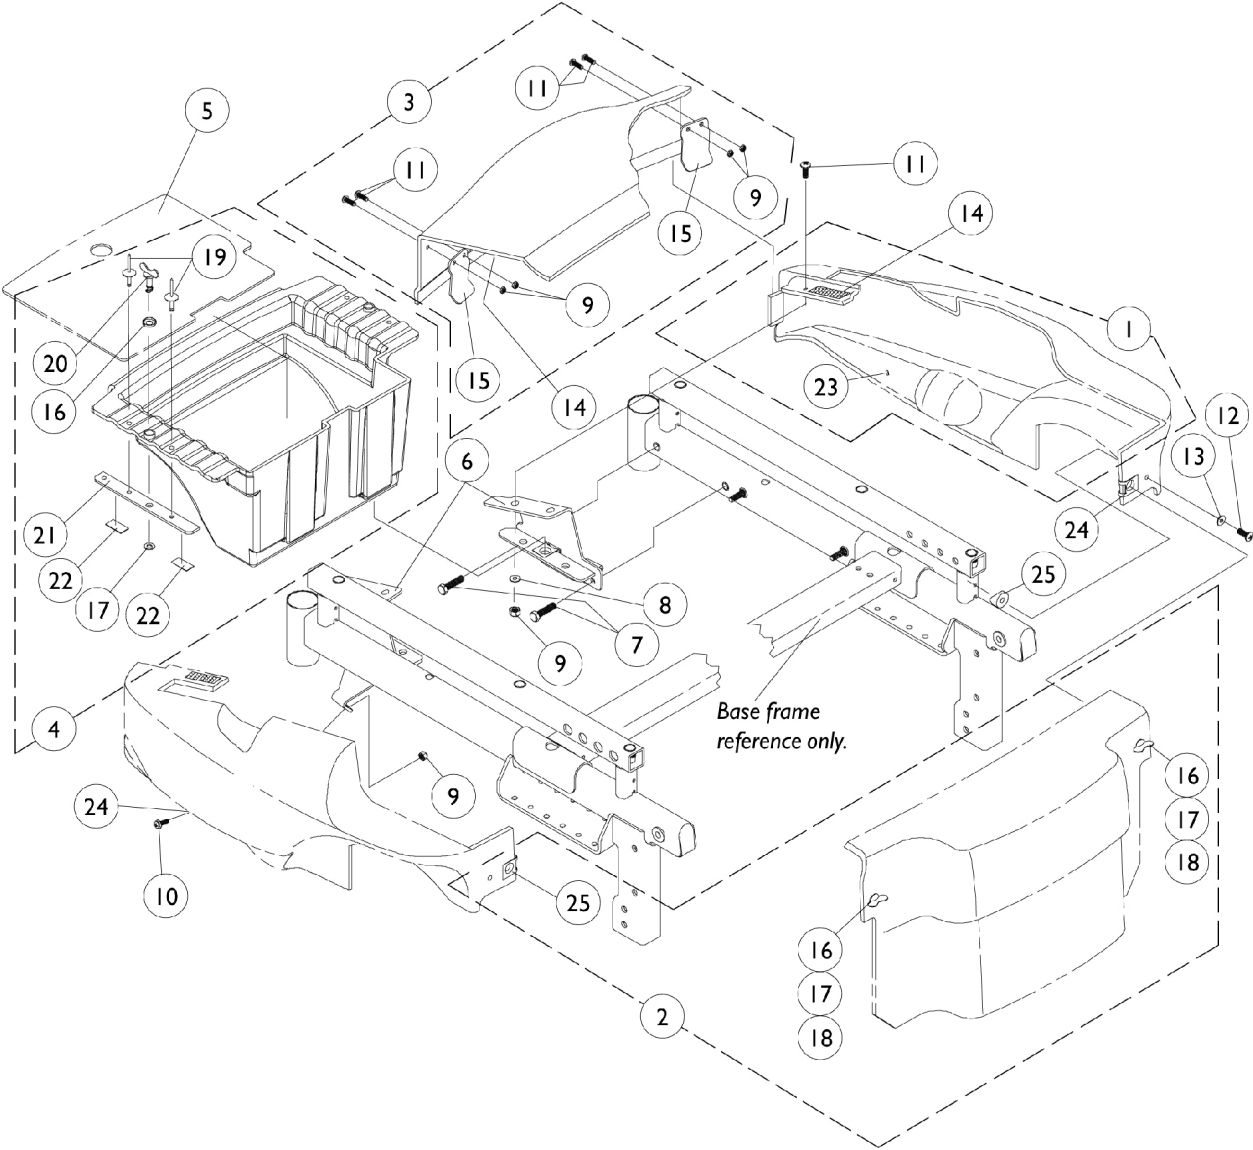

Shroud Covers

For ASBA, Captain, PTO-PR Power Tilt & ESS6-PR Elevating Seat

Shroud Covers

For ASBA, Captain, PTO-PR Power Tilt & ESS6-PR Elevating Seat

Shrouds

Item Number	Description	Ocean Blue	Emerald Green	Liquid Black	Candy Apple Red
1	Side Panel w/ Rubber Bushing Right See Note(s) A	1102286-NLA	1102287-NLA	1102285-NLA	1102284-NLA
1	Side Panel w/ Rubber Bushing Left See Note(s) A	1102290-NLA	1102291-NLA	1102289-NLA	1102288-NLA
2	Battery Cover	1094777-NLA	1094778-NLA	1094776-NLA	1094775-NLA
3	Trunk Lid See Note(s) B	1102258-NLA	1102259-NLA	1102257-NLA	1102256-NLA
4	Rear Storage Compartment, Black	1095591-NLA	1095591-NLA	1095591-NLA	1095591-NLA
5	Rear Storage Compartment Shelf, Black	1071655-NLA	1071655-NLA	1071655-NLA	1071655-NLA
NOTE: A - Decals, Dual lock fasteners, and Spacers are not included with shrouds. B - Trunk Lid NLA. Must choose a remaining color option for replacement, in which case all shrouds should be replaced so that the color matches.					