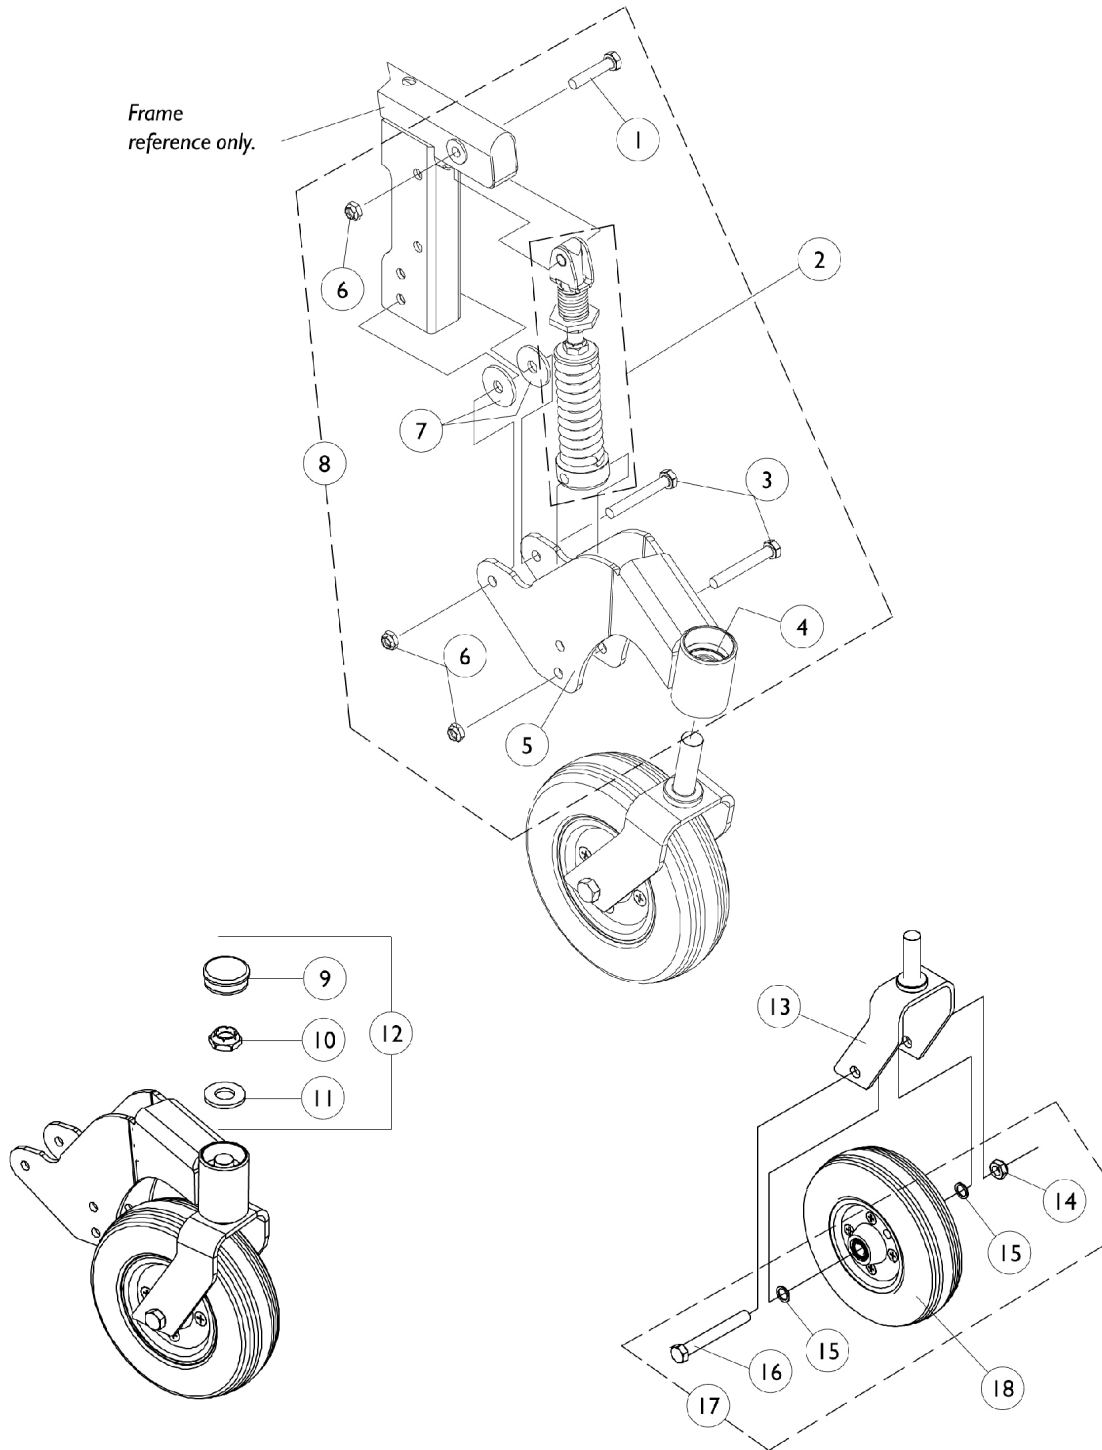

Front Stabilizer Assembly

Front Stabilizer Assembly

Item Number	Note	Part Number	Description	Quantity Per	
				Package	Assembly
1		1028514	Screw, Hex Head (5/16-24 x 1-1/2")	1	1
2		1094630-NLA	NLA - Spring, Dual Compression Column Assembly	1	1
3		1025764	Screw, Hex Head (5/16-24 x 2-1/4")	1	2
4		40117X006	Bearing (5/8")	1	2
5		1094616-NLA	NLA - Swing Arm w/ Bearings Assembly, Black - Right	1	1
5		1094617-NLA	NLA - Swing Arm w/ Bearings Assembly, Black - Left	1	1
6		7930330-NLA	NLA - Locknut (5/16-24)	25	3
7		1071487-NLA	NLA - Washer, Nylon (23/64 x 1-15/64 x 7/64")	1	2
8	A,B	1094621-NLA	NLA - Stabilizer Assembly - Right	1	1
8	A,B	1094622-NLA	NLA - Stabilizer Assembly - Left	1	1
8	A,C	1094624-NLA	NLA - Stabilizer Assembly, One Piece Footboard - Right	1	1
8	A,C	1094625-NLA	NLA - Stabilizer Assembly, One Piece Footboard - Left	1	1
9		1056739	Plug Button, Head Tube, Black	1	1
10		1028550	Locknut (5/8-18)	1	1
11		1041444	Washer, Nylon (5/8 x 1-5/16 x 1/8")	1	1
12	D	1057949	Hardware, Fork Stem	1	1
13		1094607-NLA	NLA - Fork Assembly (7")	1	1
14		7930331-NLA	NLA - Locknut (7/16-20")	1	1
15		7930329	Washer, Steel (15/32 x 5/8 x 3/64")	25	1
16		1025726	Screw, Hex Head (7/16-20 x 3-1/4")	25	2
17	E	1042489	Hardware, Caster Axle	1	2
18	F	1094620-NLA	NLA - Wheel Assembly (7" x 2")	1	1
18		1094618	Tire, Urethane, Grey (7" x 2")	1	1
18		1062845-NLA	NLA - Kit, Rim w/ Hardware (Pair)	1	1
18		1020592	Spacer, Bearing (7/16 x 5/8 x 1-3/4")	1	1
18		1006049	Bearing (7/16")	1	2

NOTE: A - Item number 2 not included
 B - Includes items 1 and 3-7
 C - Includes items 3-7
 D - Includes items 9-11
 E - Includes items 14-16 to accommodate 1 side only.
 F - Part numbers 1094618, 1062845, 1020592, and 1006049 are available for individual sale.