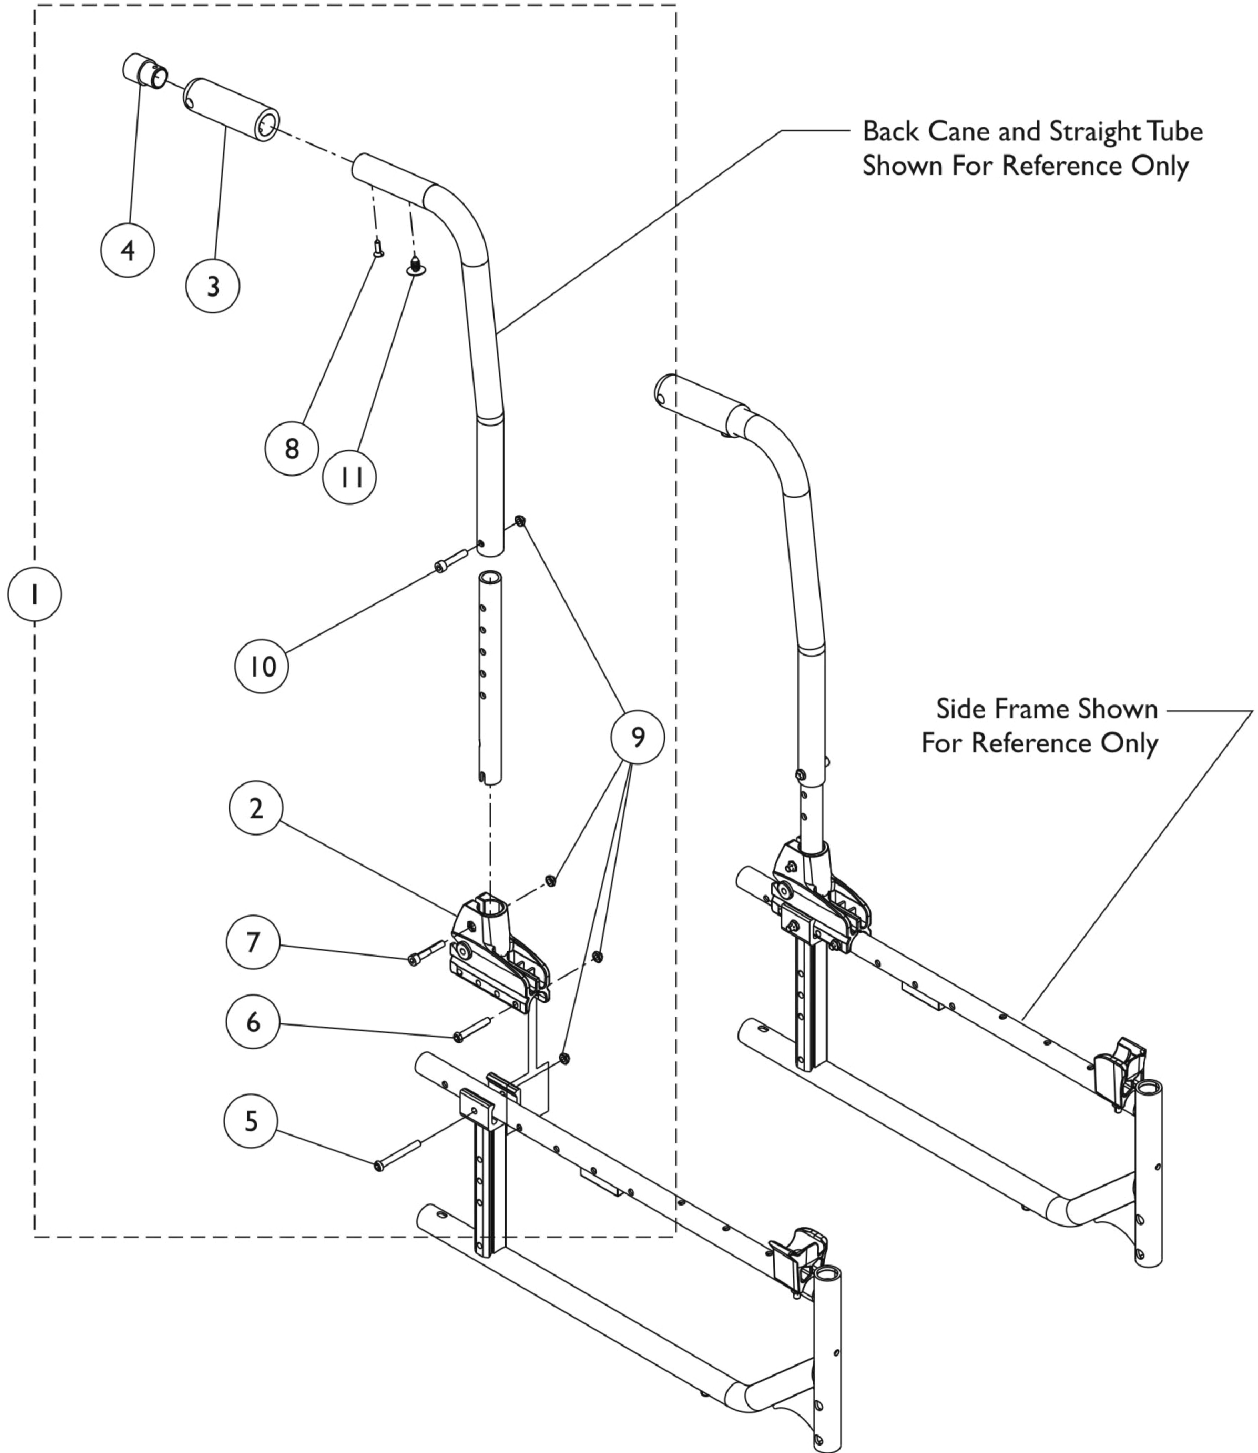

Back Cane Hardware w/o Back Brace

Adj. Height, Zero and Seven Degree

Back Cane Hardware w/o Back Brace Adj. Height, Zero and Seven Degree

Item Number	Note	Part Number	Description	Quantity Per	
				Package	Assembly
1	A	1169045-NLA	NLA - Hardware, Adjustable Height Cane w/o Backbrace	1	1
2			Bracket, Cane, Rear	1	2
3			Grip, Hand, Foam (4")	1	2
4			Insert, Backbrace	1	2
5			Screw, Socket Button Head (M6 x 53mm)	1	2
6			NLA - Screw, Socket Button Head (M6 x 40mm)	1	2
7			Screw, Cap, Socket Head (M6 x 35mm)	1	2
8			Screw, Phillips Pan Head (M4.8 X 16mm)	1	2
9			NLA - Locknut (M6 x 1)	1	6
10			Screw, Socket Head Cap (M6 x 1 x 30)	1	2
11			Panel Fastener, Snap In	1	2
2		1423410	Bracket, Cane, Rear	1	2
3		1167666	Grip, Hand, Foam (4")	1	2

NOTE: A - Includes items 2 - 11.