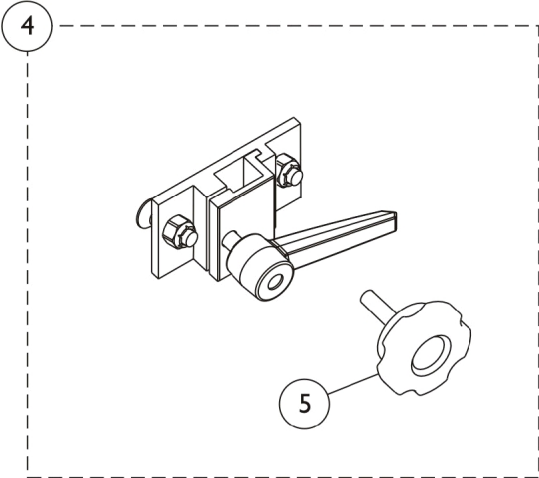

# KSS Seating Accessories for Basic Head Support

## KSS Seating Accessories for Basic Head Support

Item Number	Note	Part Number	Description	Quantity Per	
				Package	Assembly
1		1063837-NLA	NLA - Head Support Assembly, Adult (7" D x 8" H)	1	1
1		1063838-NLA	NLA - Head Support Assembly, Child (5" D x 8" H)	1	1
2		1063840-NLA	NLA - Posts, Horizontal Head Support, Extra Long (15" L)	1	1
2		1072464-NLA	NLA - Posts, Horizontal Head Support, Adult (7" L)	1	1
2		1072442-NLA	NLA - Posts, Horizontal Head Support, Child (5" L)	1	1
3		1063839-NLA	NLA - Posts, Vertical Head Support, Extra Long (15" L)	1	1
3		1072444-NLA	NLA - Posts, Vertical, Head Support - Regular (Length 8")	1	1
4	B	0273100	Kit, Headrest Clamp, Lever Style	1	1
5	B	1072439-NLA	NLA - Knob, Adjustment, Black (3/4" L Threads)	1	1
6		1078070	Bracket Assembly, Headrest Offset, Black	1	1
	A	1063835-NLA	NLA - Pad, Head Support - Adult (3" H x 10" W)	1	1
	A	1063836-NLA	NLA - Pad, Head Support - Child (2-1/2" H x 7-1/2" W)	1	1
	A	1084842-NLA	NLA - Cover, Outer, Head Support - Adult (3" H x 10" W)	1	1
	A	1084843-NLA	NLA - Cover, Outer, Head Support - Child (2-1/2" H x 7-1/2" W)	1	1

NOTE: A - Not Shown  
 B - Item 5 Adjustment Knob was replaced with an Adjustment Lever in Headrest Clamp Kit part # 0273100. The Lever is not available as a separate part. The knob Part # 1072439 is sold separately and is interchangeable with the Lever.