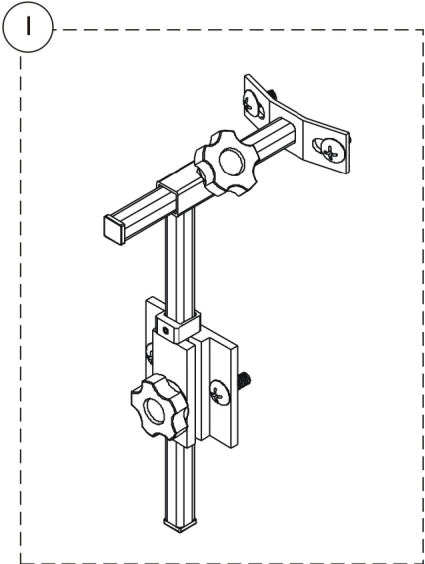

# KSS Seating Accessories for Basic Head Support

## KSS Seating Accessories for Basic Head Support

Item Number	Note	Part Number	Description	Quantity Per	
				Package	Assembly
1		1063837-NLA	NLA - Head Support Assembly, Adult (7" D x 8" H)	1	1
1		1063838-NLA	NLA - Head Support Assembly, Child (5" D x 8" H)	1	1
2		1063840-NLA	NLA - Posts, Horizontal Head Support, Extra Long (15" L)	1	1
2		1072464-NLA	NLA - Posts, Horizontal Head Support, Adult (7" L)	1	1
2		1072442-NLA	NLA - Posts, Horizontal Head Support, Child (5" L)	1	1
3		1063839-NLA	NLA - Posts, Vertical Head Support, Extra Long (15" L)	1	1
3		1072444-NLA	NLA - Posts, Vertical, Head Support - Regular (Length 8")	1	1
4	B	0273100	Kit, Headrest Clamp, Lever Style	1	1
5	B	1072439-NLA	NLA - Knob, Adjustment, Black (3/4" L Threads)	1	1
6		1078070	Bracket Assembly, Headrest Offset, Black	1	1
	A	1063835-NLA	NLA - Pad, Head Support - Adult (3" H x 10" W)	1	1
	A	1063836-NLA	NLA - Pad, Head Support - Child (2-1/2" H x 7-1/2" W)	1	1
	A	1084842-NLA	NLA - Cover, Outer, Head Support - Adult (3" H x 10" W)	1	1
	A	1084843-NLA	NLA - Cover, Outer, Head Support - Child (2-1/2" H x 7-1/2" W)	1	1

NOTE: A - Not Shown  
 B - Item 5 Adjustment Knob was replaced with an Adjustment Lever in Headrest Clamp Kit part # 0273100. The Lever is not available as a separate part. The knob Part # 1072439 is sold separately and is interchangeable with the Lever.