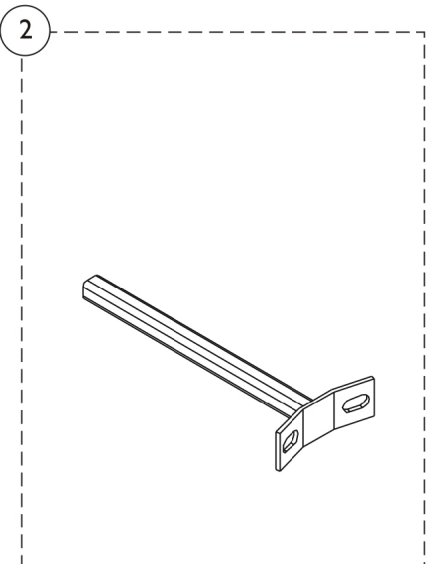

# KSS Seating Accessories for Basic Head Support

## KSS Seating Accessories for Basic Head Support

Item Number	Note	Part Number	Description	Quantity Per	
				Package	Assembly
1		1063837-NLA	NLA - Head Support Assembly, Adult (7" D x 8" H)	1	1
1		1063838-NLA	NLA - Head Support Assembly, Child (5" D x 8" H)	1	1
2		1063840-NLA	NLA - Posts, Horizontal Head Support, Extra Long (15" L)	1	1
2		1072464-NLA	NLA - Posts, Horizontal Head Support, Adult (7" L)	1	1
2		1072442-NLA	NLA - Posts, Horizontal Head Support, Child (5" L)	1	1
3		1063839-NLA	NLA - Posts, Vertical Head Support, Extra Long (15" L)	1	1
3		1072444-NLA	NLA - Posts, Vertical, Head Support - Regular (Length 8")	1	1
4	B	0273100	Kit, Headrest Clamp, Lever Style	1	1
5	B	1072439-NLA	NLA - Knob, Adjustment, Black (3/4" L Threads)	1	1
6		1078070	Bracket Assembly, Headrest Offset, Black	1	1
	A	1063835-NLA	NLA - Pad, Head Support - Adult (3" H x 10" W)	1	1
	A	1063836-NLA	NLA - Pad, Head Support - Child (2-1/2" H x 7-1/2" W)	1	1
	A	1084842-NLA	NLA - Cover, Outer, Head Support - Adult (3" H x 10" W)	1	1
	A	1084843-NLA	NLA - Cover, Outer, Head Support - Child (2-1/2" H x 7-1/2" W)	1	1

NOTE: A - Not Shown  
 B - Item 5 Adjustment Knob was replaced with an Adjustment Lever in Headrest Clamp Kit part # 0273100. The Lever is not available as a separate part. The knob Part # 1072439 is sold separately and is interchangeable with the Lever.