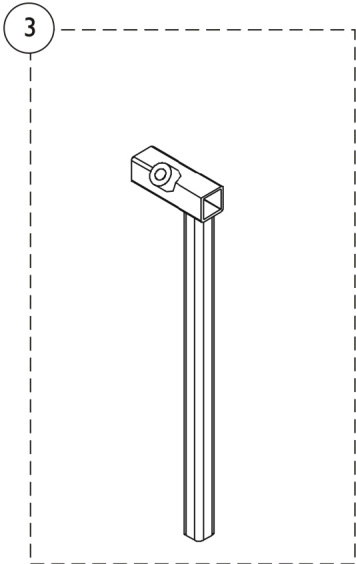

# KSS Seating Accessories for Basic Head Support

## KSS Seating Accessories for Basic Head Support

Item Number	Note	Part Number	Description	Quantity Per	
				Package	Assembly
1		1063837-NLA	NLA - Head Support Assembly, Adult (7" D x 8" H)	1	1
1		1063838-NLA	NLA - Head Support Assembly, Child (5" D x 8" H)	1	1
2		1063840-NLA	NLA - Posts, Horizontal Head Support, Extra Long (15" L)	1	1
2		1072464-NLA	NLA - Posts, Horizontal Head Support, Adult (7" L)	1	1
2		1072442-NLA	NLA - Posts, Horizontal Head Support, Child (5" L)	1	1
3		1063839-NLA	NLA - Posts, Vertical Head Support, Extra Long (15" L)	1	1
3		1072444-NLA	NLA - Posts, Vertical, Head Support - Regular (Length 8")	1	1
4	B	0273100	Kit, Headrest Clamp, Lever Style	1	1
5	B	1072439-NLA	NLA - Knob, Adjustment, Black (3/4" L Threads)	1	1
6		1078070	Bracket Assembly, Headrest Offset, Black	1	1
	A	1063835-NLA	NLA - Pad, Head Support - Adult (3" H x 10" W)	1	1
	A	1063836-NLA	NLA - Pad, Head Support - Child (2-1/2" H x 7-1/2" W)	1	1
	A	1084842-NLA	NLA - Cover, Outer, Head Support - Adult (3" H x 10" W)	1	1
	A	1084843-NLA	NLA - Cover, Outer, Head Support - Child (2-1/2" H x 7-1/2" W)	1	1

NOTE: A - Not Shown  
 B - Item 5 Adjustment Knob was replaced with an Adjustment Lever in Headrest Clamp Kit part # 0273100. The Lever is not available as a separate part. The knob Part # 1072439 is sold separately and is interchangeable with the Lever.