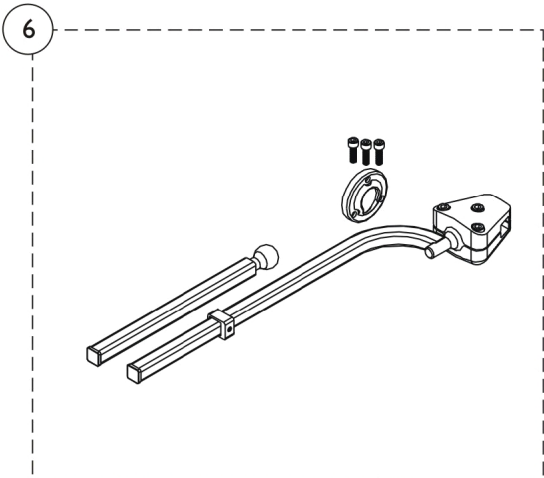

# KSS Seating Accessories for Basic Head Support

## KSS Seating Accessories for Basic Head Support

Item Number	Note	Part Number	Description	Quantity Per	
				Package	Assembly
1		1063837-NLA	NLA - Head Support Assembly, Adult (7" D x 8" H)	1	1
1		1063838-NLA	NLA - Head Support Assembly, Child (5" D x 8" H)	1	1
2		1063840-NLA	NLA - Posts, Horizontal Head Support, Extra Long (15" L)	1	1
2		1072464-NLA	NLA - Posts, Horizontal Head Support, Adult (7" L)	1	1
2		1072442-NLA	NLA - Posts, Horizontal Head Support, Child (5" L)	1	1
3		1063839-NLA	NLA - Posts, Vertical Head Support, Extra Long (15" L)	1	1
3		1072444-NLA	NLA - Posts, Vertical, Head Support - Regular (Length 8")	1	1
4	B	0273100	Kit, Headrest Clamp, Lever Style	1	1
5	B	1072439-NLA	NLA - Knob, Adjustment, Black (3/4" L Threads)	1	1
6		1078070	Bracket Assembly, Headrest Offset, Black	1	1
	A	1063835-NLA	NLA - Pad, Head Support - Adult (3" H x 10" W)	1	1
	A	1063836-NLA	NLA - Pad, Head Support - Child (2-1/2" H x 7-1/2" W)	1	1
	A	1084842-NLA	NLA - Cover, Outer, Head Support - Adult (3" H x 10" W)	1	1
	A	1084843-NLA	NLA - Cover, Outer, Head Support - Child (2-1/2" H x 7-1/2" W)	1	1

NOTE: A - Not Shown  
 B - Item 5 Adjustment Knob was replaced with an Adjustment Lever in Headrest Clamp Kit part # 0273100. The Lever is not available as a separate part. The knob Part # 1072439 is sold separately and is interchangeable with the Lever.