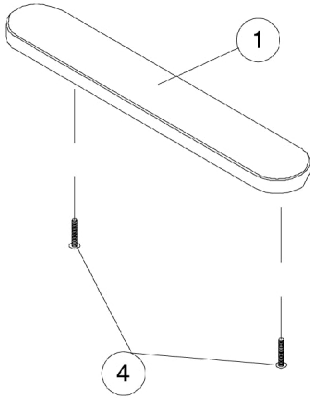

Arms, Adjustable Height

Arms, Adjustable Height

Item Number	Note	Part Number	Description	Quantity Per	
				Package	Assembly
1	A	8881015932-NL A	NLA - Pad, Arm, Vinyl, Full Length - Right (14" L x 2" W)	1	1
1	A	8881015933-NL A	NLA - Pad, Arm, Vinyl, Full Length - Left (14" L x 2" W)	1	1
1	A	8881011811-NL A	NLA - Pad, Arm, Vinyl, Desk Length (9" L x 2" W)	1	1
2		1071253	Arm Tube Assembly w/ Plug Buttons, Full Length, Black - Right/Left	1	1
2		1070859	Arm Tube Assembly w/ Plug Buttons, Desk Length, Black - Right/Left	1	1
3		1027095	Plug Button, Black (7/8")	1	2
4		1055949	Package, Screw, Phillips Pan Head (#10-32 x 1-3/8")	2	1
5		1064130-NLA	NLA - Guard, Clothing	1	1
6		47471X074	Spring, Arm Lock	1	1
7		1028594	Pin, Arm Lock, Black	1	1
8		1032244	Grip, Foam Hand (9" L)	1	1
9		1090768	Kit, Lock Handle w/Rivets (Pair)	2	1
10		1028645	Rivet	1	6
11		1065936	Plug, Pivot	1	2
12		1067734	Plug Button, Black (5/8")	1	2
13		1035065	Cover, Clothing Guard w/ Pocket, FXDESK & ADJFULL/ADJDESK	1	1
14		1068039	Pin, Pull	1	1
15		1019590	Screw, Socket Button Head (1/4-20 x 1-5/8")	1	1
16		1068025	Clevis, Pivot	1	1
17		7930323-NLA	NLA - Package, Locknut (1/4-20)	25	1
18		1068416	Arm Base Assembly, Black - Right (16-19" D)	1	1
18		1068417	Arm Base Assembly, Black - Left (16-19" D)	1	1
18		1068418	Arm Base Assembly, Black - Right (20" and Deeper)	1	1
18		1068419	Arm Base Assembly, Black - Left (20" and Deeper)	1	1
19	B	1068488	Kit, Swingaway Armrest Mounting Hardware	1	1