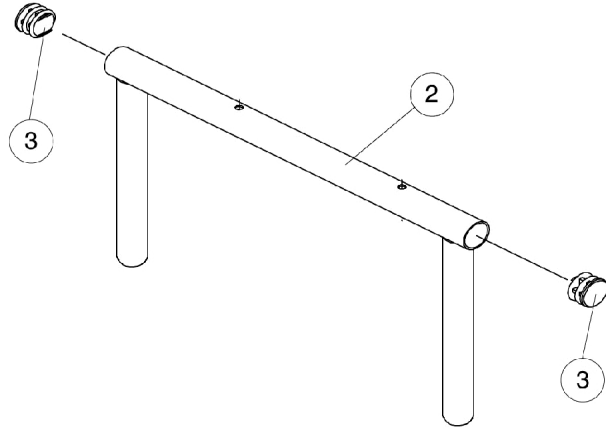

Arms, Adjustable Height

Arms, Adjustable Height

Item Number	Note	Part Number	Description	Quantity Per	
				Package	Assembly
1	A	8881015932-NL A	NLA - Pad, Arm, Vinyl, Full Length - Right (14" L x 2" W)	1	1
1	A	8881015933-NL A	NLA - Pad, Arm, Vinyl, Full Length - Left (14" L x 2" W)	1	1
1	A	8881011811-NL A	NLA - Pad, Arm, Vinyl, Desk Length (9" L x 2" W)	1	1
2		1071253	Arm Tube Assembly w/ Plug Buttons, Full Length, Black - Right/Left	1	1
2		1070859	Arm Tube Assembly w/ Plug Buttons, Desk Length, Black - Right/Left	1	1
3		1027095	Plug Button, Black (7/8")	1	2
4		1055949	Package, Screw, Phillips Pan Head (#10-32 x 1-3/8")	2	1
5		1064130-NLA	NLA - Guard, Clothing	1	1
6		47471X074	Spring, Arm Lock	1	1
7		1028594	Pin, Arm Lock, Black	1	1
8		1032244	Grip, Foam Hand (9" L)	1	1
9		1090768	Kit, Lock Handle w/Rivets (Pair)	2	1
10		1028645	Rivet	1	6
11		1065936	Plug, Pivot	1	2
12		1067734	Plug Button, Black (5/8")	1	2
13		1035065	Cover, Clothing Guard w/ Pocket, FXDESK & ADJFULL/ADJDESK	1	1
14		1068039	Pin, Pull	1	1
15		1019590	Screw, Socket Button Head (1/4-20 x 1-5/8")	1	1
16		1068025	Clevis, Pivot	1	1
17		7930323-NLA	NLA - Package, Locknut (1/4-20)	25	1
18		1068416	Arm Base Assembly, Black - Right (16-19" D)	1	1
18		1068417	Arm Base Assembly, Black - Left (16-19" D)	1	1
18		1068418	Arm Base Assembly, Black - Right (20" and Deeper)	1	1
18		1068419	Arm Base Assembly, Black - Left (20" and Deeper)	1	1
19	B	1068488	Kit, Swingaway Armrest Mounting Hardware	1	1

NOTE: A - Specify upholstery color when ordering
B - Includes items 14-17