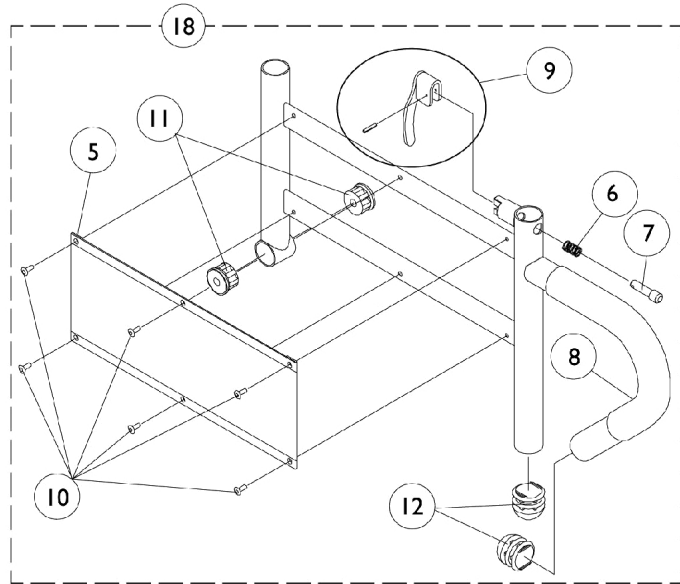

Arms, Adjustable Height

Arms, Adjustable Height

Item Number	Note	Part Number	Description	Quantity Per	
				Package	Assembly
1	A	8881015932-NL A	NLA - Pad, Arm, Vinyl, Full Length - Right (14" L x 2" W)	1	1
1	A	8881015933-NL A	NLA - Pad, Arm, Vinyl, Full Length - Left (14" L x 2" W)	1	1
1	A	8881011811-NL A	NLA - Pad, Arm, Vinyl, Desk Length (9" L x 2" W)	1	1
2		1071253	Arm Tube Assembly w/ Plug Buttons, Full Length, Black - Right/Left	1	1
2		1070859	Arm Tube Assembly w/ Plug Buttons, Desk Length, Black - Right/Left	1	1
3		1027095	Plug Button, Black (7/8")	1	2
4		1055949	Package, Screw, Phillips Pan Head (#10-32 x 1-3/8")	2	1
5		1064130-NLA	NLA - Guard, Clothing	1	1
6		47471X074	Spring, Arm Lock	1	1
7		1028594	Pin, Arm Lock, Black	1	1
8		1032244	Grip, Foam Hand (9" L)	1	1
9		1090768	Kit, Lock Handle w/Rivets (Pair)	2	1
10		1028645	Rivet	1	6
11		1065936	Plug, Pivot	1	2
12		1067734	Plug Button, Black (5/8")	1	2
13		1035065	Cover, Clothing Guard w/ Pocket, FXDESK & ADJFULL/ADJDESK	1	1
14		1068039	Pin, Pull	1	1
15		1019590	Screw, Socket Button Head (1/4-20 x 1-5/8")	1	1
16		1068025	Clevis, Pivot	1	1
17		7930323-NLA	NLA - Package, Locknut (1/4-20)	25	1
18		1068416	Arm Base Assembly, Black - Right (16-19" D)	1	1
18		1068417	Arm Base Assembly, Black - Left (16-19" D)	1	1
18		1068418	Arm Base Assembly, Black - Right (20" and Deeper)	1	1
18		1068419	Arm Base Assembly, Black - Left (20" and Deeper)	1	1
19	B	1068488	Kit, Swingaway Armrest Mounting Hardware	1	1

NOTE: A - Specify upholstery color when ordering
B - Includes items 14-17