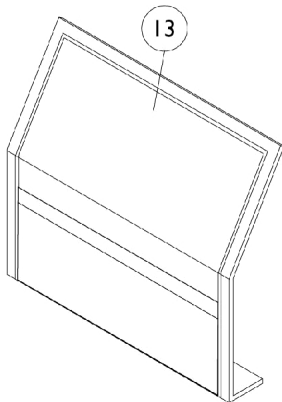

Arms, Adjustable Height

Arms, Adjustable Height

Item Number	Note	Part Number	Description	Quantity Per	
				Package	Assembly
1	A	8881015932-NL A	NLA - Pad, Arm, Vinyl, Full Length - Right (14" L x 2" W)	1	1
1	A	8881015933-NL A	NLA - Pad, Arm, Vinyl, Full Length - Left (14" L x 2" W)	1	1
1	A	8881011811-NL A	NLA - Pad, Arm, Vinyl, Desk Length (9" L x 2" W)	1	1
2		1071253	Arm Tube Assembly w/ Plug Buttons, Full Length, Black - Right/Left	1	1
2		1070859	Arm Tube Assembly w/ Plug Buttons, Desk Length, Black - Right/Left	1	1
3		1027095	Plug Button, Black (7/8")	1	2
4		1055949	Package, Screw, Phillips Pan Head (#10-32 x 1-3/8")	2	1
5		1064130-NLA	NLA - Guard, Clothing	1	1
6		47471X074	Spring, Arm Lock	1	1
7		1028594	Pin, Arm Lock, Black	1	1
8		1032244	Grip, Foam Hand (9" L)	1	1
9		1090768	Kit, Lock Handle w/Rivets (Pair)	2	1
10		1028645	Rivet	1	6
11		1065936	Plug, Pivot	1	2
12		1067734	Plug Button, Black (5/8")	1	2
13		1035065	Cover, Clothing Guard w/ Pocket, FXDESK & ADJFULL/ADJDESK	1	1
14		1068039	Pin, Pull	1	1
15		1019590	Screw, Socket Button Head (1/4-20 x 1-5/8")	1	1
16		1068025	Clevis, Pivot	1	1
17		7930323-NLA	NLA - Package, Locknut (1/4-20)	25	1
18		1068416	Arm Base Assembly, Black - Right (16-19" D)	1	1
18		1068417	Arm Base Assembly, Black - Left (16-19" D)	1	1
18		1068418	Arm Base Assembly, Black - Right (20" and Deeper)	1	1
18		1068419	Arm Base Assembly, Black - Left (20" and Deeper)	1	1
19	B	1068488	Kit, Swingaway Armrest Mounting Hardware	1	1