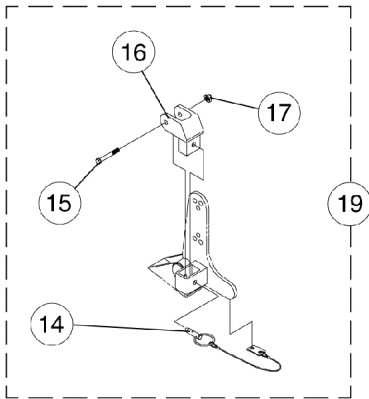

Arms, Adjustable Height

Arms, Adjustable Height

Item Number	Note	Part Number	Description	Quantity Per	
				Package	Assembly
1	A	8881015932-NL A	NLA - Pad, Arm, Vinyl, Full Length - Right (14" L x 2" W)	1	1
1	A	8881015933-NL A	NLA - Pad, Arm, Vinyl, Full Length - Left (14" L x 2" W)	1	1
1	A	8881011811-NL A	NLA - Pad, Arm, Vinyl, Desk Length (9" L x 2" W)	1	1
2		1071253	Arm Tube Assembly w/ Plug Buttons, Full Length, Black - Right/Left	1	1
2		1070859	Arm Tube Assembly w/ Plug Buttons, Desk Length, Black - Right/Left	1	1
3		1027095	Plug Button, Black (7/8")	1	2
4		1055949	Package, Screw, Phillips Pan Head (#10-32 x 1-3/8")	2	1
5		1064130-NLA	NLA - Guard, Clothing	1	1
6		47471X074	Spring, Arm Lock	1	1
7		1028594	Pin, Arm Lock, Black	1	1
8		1032244	Grip, Foam Hand (9" L)	1	1
9		1090768	Kit, Lock Handle w/Rivets (Pair)	2	1
10		1028645	Rivet	1	6
11		1065936	Plug, Pivot	1	2
12		1067734	Plug Button, Black (5/8")	1	2
13		1035065	Cover, Clothing Guard w/ Pocket, FXDESK & ADJFULL/ADJDESK	1	1
14		1068039	Pin, Pull	1	1
15		1019590	Screw, Socket Button Head (1/4-20 x 1-5/8")	1	1
16		1068025	Clevis, Pivot	1	1
17		7930323-NLA	NLA - Package, Locknut (1/4-20)	25	1
18		1068416	Arm Base Assembly, Black - Right (16-19" D)	1	1
18		1068417	Arm Base Assembly, Black - Left (16-19" D)	1	1
18		1068418	Arm Base Assembly, Black - Right (20" and Deeper)	1	1
18		1068419	Arm Base Assembly, Black - Left (20" and Deeper)	1	1
19	B	1068488	Kit, Swingaway Armrest Mounting Hardware	1	1