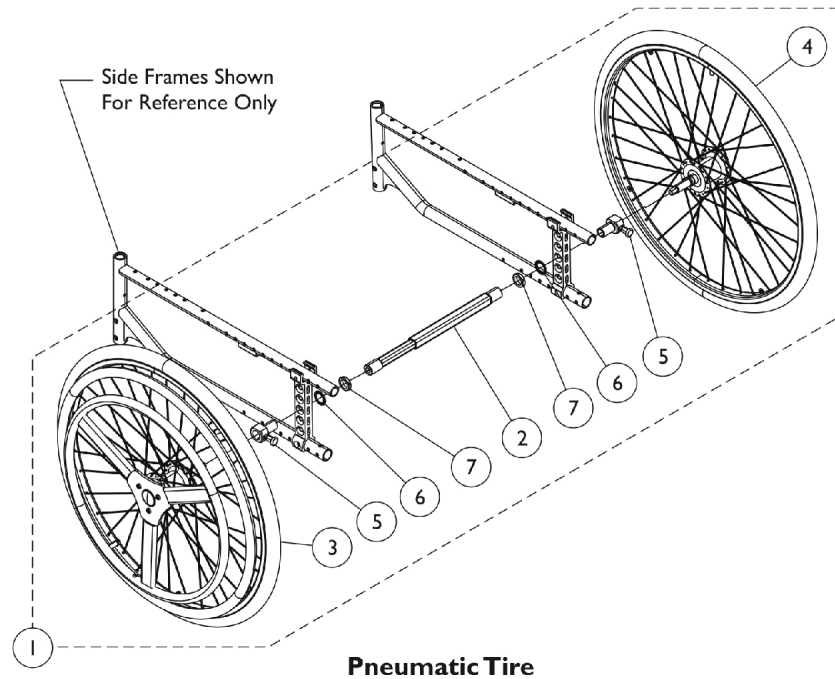

Accessories - One Arm Drive Assemblies

Accessories - One Arm Drive Assemblies

Item Number	Note	Part Number	Description	Quantity Per	
				Package	Assembly
1	A	1513269	One Arm Drive Assembly, Pneumatic w/ Hardware (15 - 17" W)	1	1
2			Shaft, Telescopic, One Arm Drive (15 - 17" W)	1	1
3			Wheel, Active, Pneumatic, DHR (24")	1	1
4			Wheel, Passive, Pneumatic, DHR (24")	1	1
5			Bushing, Quick Release	1	2
6			Washer, Serrated (M20.3 x 30mm x 1.5mm)	1	2
7			Nut, One Arm Drive	1	2
3		1509382	Wheel, Active, Pneumatic, DHR (24")	1	1
4		1508491	Wheel, Passive, Pneumatic, DHR (24")	1	1
5		1508488	Bushing, Quick Release	1	2
1	A	1513270	One Arm Drive Assembly, Pneumatic w/ Hardware (18 - 20" W)	1	1
2			Shaft, Telescopic, One Arm Drive (18 - 20" W)	1	1
3			Wheel, Active, Pneumatic, DHR (24")	1	1
4			Wheel, Passive, Pneumatic, DHR (24")	1	1
5			Bushing, Quick Release	1	2
6			Washer, Serrated (M20.3 x 30mm x 1.5mm)	1	2
7			Nut, One Arm Drive	1	2
2		1508487	Shaft, Telescopic, One Arm Drive (18 - 20" W)	1	1
3		1509382	Wheel, Active, Pneumatic, DHR (24")	1	1
4		1508491	Wheel, Passive, Pneumatic, DHR (24")	1	1
5		1508488	Bushing, Quick Release	1	2
1	A	1513271	One Arm Drive Assembly, Solid w/ Hardware (15 - 17" W)	1	1
2			Shaft, Telescopic, One Arm Drive (15 - 17" W)	1	1
3			Wheel, Solid, Active, DHR (24")	1	1
4			Wheel, Solid, Passive (24")	1	1
5			Bushing, Quick Release	1	2
6			Washer, Serrated (M20.3 x 30mm x 1.5mm)	1	2
7			Nut, One Arm Drive	1	2
2		1511769	Shaft, Telescopic, One Arm Drive (15 - 17" W)	1	1
3		1509436	Wheel, Solid, Active, DHR (24")	1	1
5		1508488	Bushing, Quick Release	1	2
1	A	1513272	One Arm Drive Assembly, Solid w/ Hardware (18 - 20" W)	1	1
2			Shaft, Telescopic, One Arm Drive (18 - 20" W)	1	1
3			Wheel, Solid, Active, DHR (24")	1	1
4			Wheel, Solid, Passive (24")	1	1
5			Bushing, Quick Release	1	2
6			Washer, Serrated (M20.3 x 30mm x 1.5mm)	1	2
7			Nut, One Arm Drive	1	2
2		1509436	Wheel, Solid, Active, DHR (24")	1	1
4		1508490	Wheel, Solid, Passive (24")	1	1