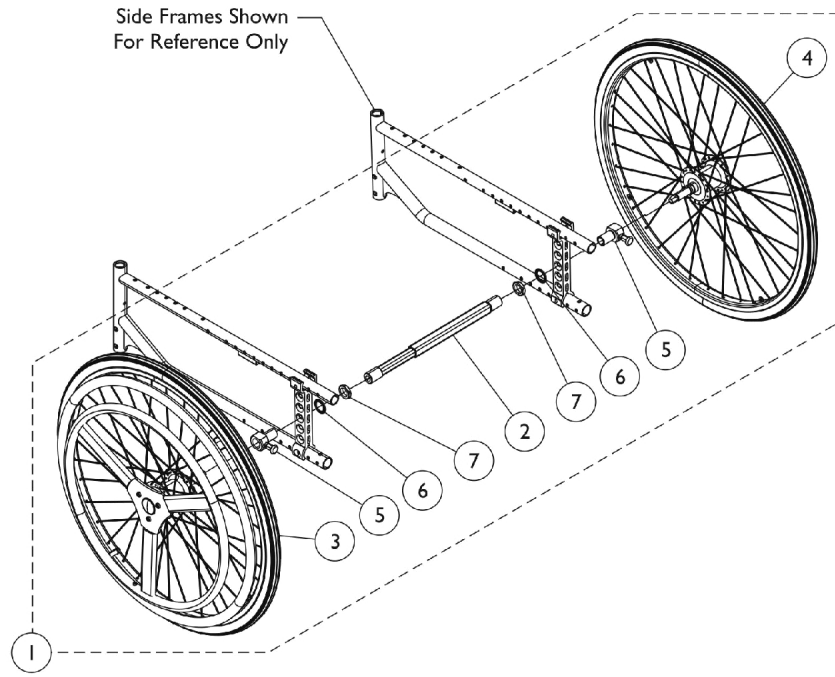

Accessories - One Arm Drive Assemblies

Accessories - One Arm Drive Assemblies

Item Number	Note	Part Number	Description	Quantity Per	
				Package	Assembly
1	A	1513269	One Arm Drive Assembly, Pneumatic w/ Hardware (15 - 17" W)	1	1
2			Shaft, Telescopic, One Arm Drive (15 - 17" W)	1	1
3			Wheel, Active, Pneumatic, DHR (24")	1	1
4			Wheel, Passive, Pneumatic, DHR (24")	1	1
5			Bushing, Quick Release	1	2
6			Washer, Serrated (M20.3 x 30mm x 1.5mm)	1	2
7			Nut, One Arm Drive	1	2
3		1509382	Wheel, Active, Pneumatic, DHR (24")	1	1
4		1508491	Wheel, Passive, Pneumatic, DHR (24")	1	1
5		1508488	Bushing, Quick Release	1	2
1	A	1513270	One Arm Drive Assembly, Pneumatic w/ Hardware (18 - 20" W)	1	1
2			Shaft, Telescopic, One Arm Drive (18 - 20" W)	1	1
3			Wheel, Active, Pneumatic, DHR (24")	1	1
4			Wheel, Passive, Pneumatic, DHR (24")	1	1
5			Bushing, Quick Release	1	2
6			Washer, Serrated (M20.3 x 30mm x 1.5mm)	1	2
7			Nut, One Arm Drive	1	2
2		1508487	Shaft, Telescopic, One Arm Drive (18 - 20" W)	1	1
3		1509382	Wheel, Active, Pneumatic, DHR (24")	1	1
4		1508491	Wheel, Passive, Pneumatic, DHR (24")	1	1
5		1508488	Bushing, Quick Release	1	2
1	A	1513271	One Arm Drive Assembly, Solid w/ Hardware (15 - 17" W)	1	1
2			Shaft, Telescopic, One Arm Drive (15 - 17" W)	1	1
3			Wheel, Solid, Active, DHR (24")	1	1
4			Wheel, Solid, Passive (24")	1	1
5			Bushing, Quick Release	1	2
6			Washer, Serrated (M20.3 x 30mm x 1.5mm)	1	2
7			Nut, One Arm Drive	1	2
2		1511769	Shaft, Telescopic, One Arm Drive (15 - 17" W)	1	1
3		1509436	Wheel, Solid, Active, DHR (24")	1	1
5		1508488	Bushing, Quick Release	1	2
1	A	1513272	One Arm Drive Assembly, Solid w/ Hardware (18 - 20" W)	1	1
2			Shaft, Telescopic, One Arm Drive (18 - 20" W)	1	1
3			Wheel, Solid, Active, DHR (24")	1	1
4			Wheel, Solid, Passive (24")	1	1
5			Bushing, Quick Release	1	2
6			Washer, Serrated (M20.3 x 30mm x 1.5mm)	1	2
7			Nut, One Arm Drive	1	2
2		1509436	Wheel, Solid, Active, DHR (24")	1	1
4		1508490	Wheel, Solid, Passive (24")	1	1