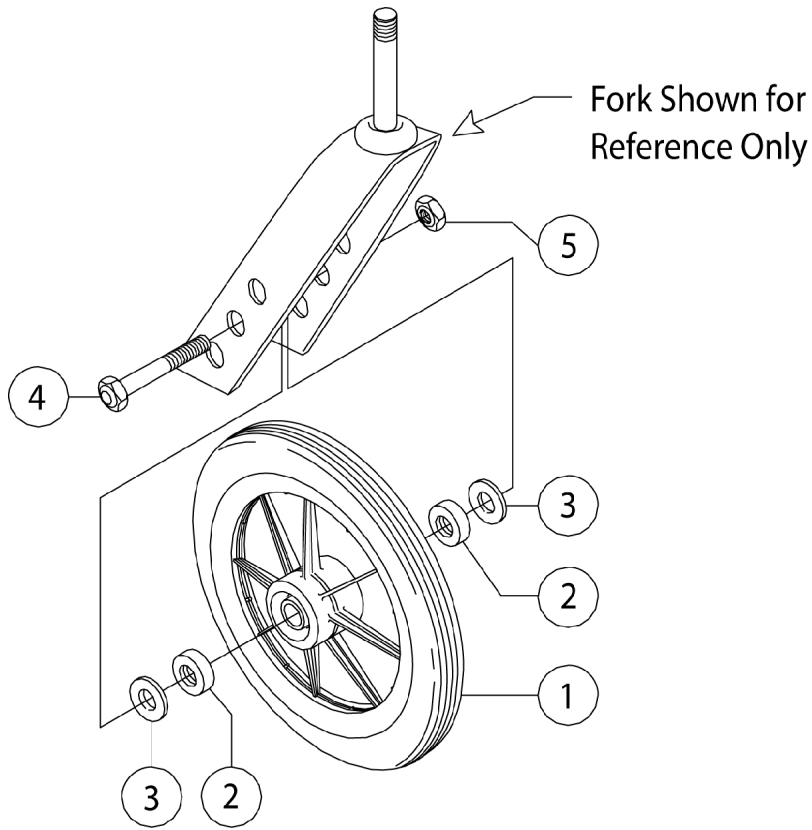

# Caster Assembly

Caster Size	Tire Type	Item 1 Caster Single	Item 2 Wide Axle Spacer	Item 3 Narrow Axle Spacer	Item 4 Front Axle	Item 5 Front Axle Nut
5"	Urethane	C51	1026172	1026102	40317X001	60264X001
7"	Urethane	RP182004 See Note(s) A	N/A	1026102 See Note(s) B	40317X001	60264X001
8"	Urethane	1077808	N/A	1026102	40317X001	60264X001
8"	Pneumatic	C841D	N/A	1026102	40317X001	60264X001
8"	Pneumatic Flat Free	1077167-NLA	N/A	1026102	40317X001	60264X001

NOTE: A - This is a TAG part. All Tag parts are listed online as NET ONLY Pricing. No further discounts are taken from Net pricing.  
B - Quantity is (2) for 7" Casters

NOTE: Bearing 40117x026 is used for all these casters.