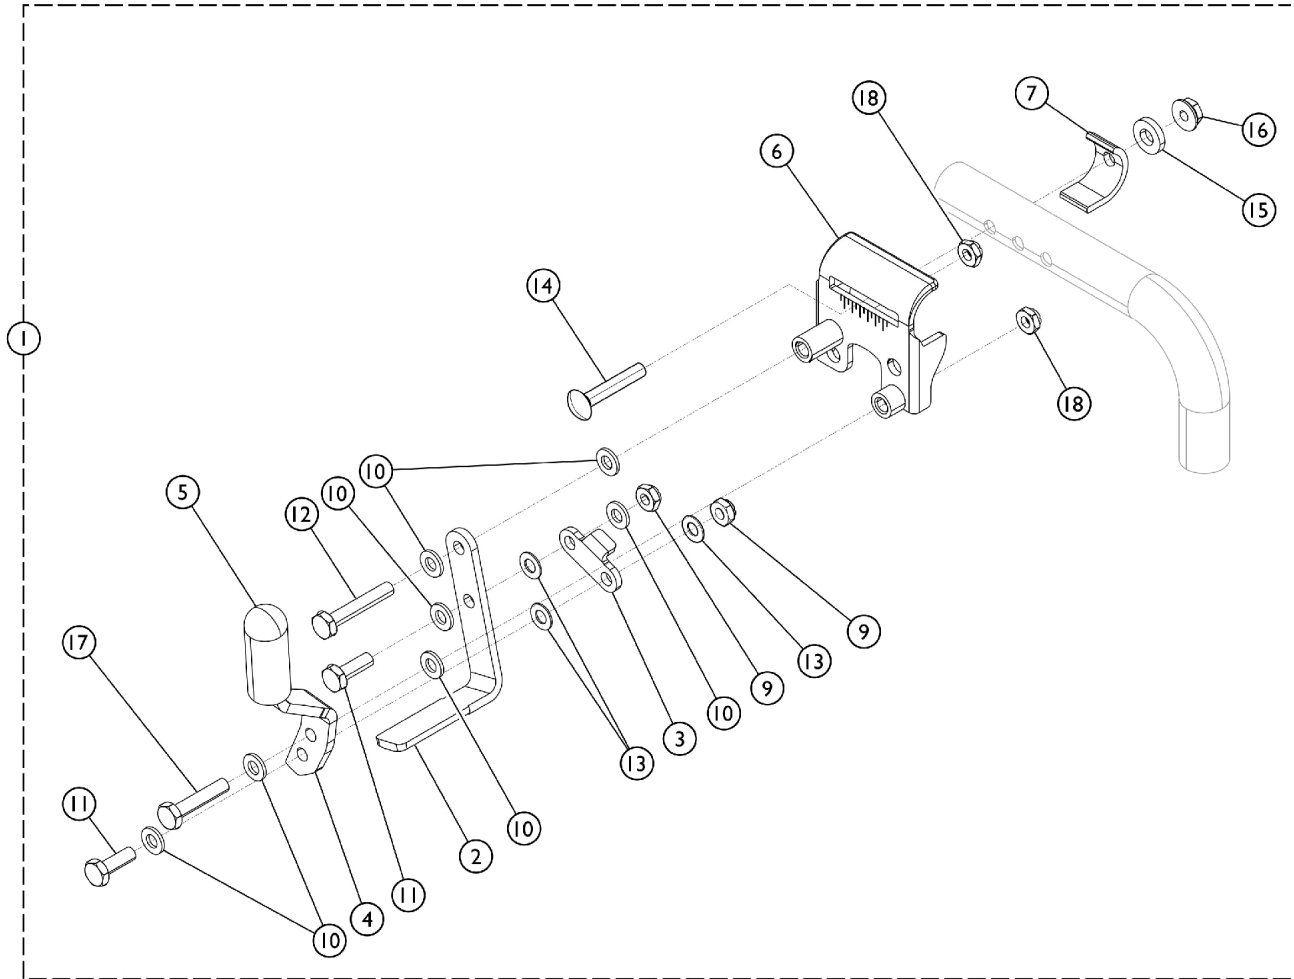

Wheel Lock Assembly

Wheel Lock Assembly

Item Number	Note	Part Number	Description	Quantity Per	
				Package	Assembly
1	A	1101452	Wheel Lock Assembly, Push to Lock, Black - Right	--	1
1	A	1101453	Wheel Lock Assembly, Push to Lock, Black - Left	--	1
1	A	1031796	Wheel Lock Assembly, Pull to Lock, Hemi - Right	--	1
1	A	1031797	Wheel Lock Assembly, Pull to Lock, Hemi - Left	--	1
2		1021405-NLA	NLA - Shoe, Wheel Lock	2	--
3		1021404-NLA	NLA - Link, Black	2	--
4		1021408-NLA	NLA - Handle, Wheel Lock, Black - Right	1	--
		1021409-NLA	NLA - Handle, Wheel Lock, Black - Left	1	--
5		47376x024	Wheel Lock Tip - Black	2	--
6		1031787-NLA	NLA - Bracket, Mounting, Black - Right	1	--
		1031788-NLA	NLA - Bracket, Mounting, Black - Left	1	--
7		1031777	Bracket, Back Up, Black	2	--
8		1026105-NLA	NLA - Spacer, Nylon (1/4 x 7/16 x 1/8")	2	--
9		1025765	Locknut (1/4-28)	2	--
10		1026033	Washer, Nylon (1/4 x 1/2 x 1/16")	6	--
11		1028687	Screw, Hex Head (1/4-28 x 3/4")	4	--
12		1021406	Screw, Hex Head (1/4-20 x 1-1/4")	2	--
13		1026103	Washer, Nylon (1/4 x 1/2 x 1/32")	6	--
14		1021402	Bolt, Carriage (1/4-20 x 1-1/4")	2	--
15		319476	Washer	2	--
16		1021403	Nut, Hex Flang (1/4-20)	2	--
17		1030949	Screw, Hex Head (1/4-20 x 1-1/2")	2	--
18		1025195	Locknut (1/4-20)	4	--
	B	1007319	Wheel Lock Extension Handle Assembly, Black (6")	1	--
	B	1038599	Wheel Lock Extension Handle Assembly, Black (6") (Pair)	2	--

NOTE: A - Includes items 1 - 18.
 B - Not shown in illustration.