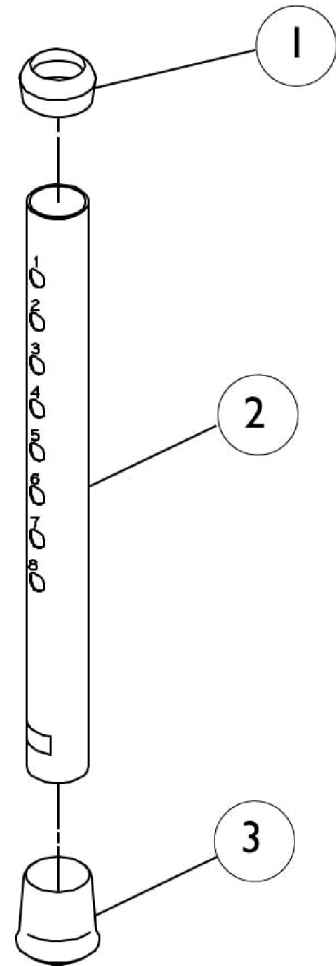

Leg Extensions

Rear 13" with Glide Tips

Model 6266 - Pair
Model 6275 - Set of Four Legs

Attachments Sold in Pairs
Single Side Shown

Leg Extensions Rear 13" with Glide Tips

| Item Number | Note | Part Number | Description | Quantity Per | |
|---|------|-------------|-----------------------------------|--------------|----------|
| | | | | Package | Assembly |
| 1 | | 1040655 | Anti-Rattle, Grey (1-1/8") | 1 | 4 |
| 2 | A,B | 1040671 | Tube, Leg Extension (13") | 1 | 2 |
| 3 | A,C | 6280 | Package, Tip Glide, Grey (1-1/8") | 24 | 2 |
| 3 | A,D | 1041531-NLA | NLA - Tip, Glide, Grey (1-1/8") | 1 | 2 |
| 3 | | 1130781 | Kit, Glide Tips | 10 | 1 |
| 3 | B | 1040656 | Tip, Rubber, Dark Grey (1-1/8") | 1 | 4 |
| NOTE: A - To be used on Model 6266. B - To be used on Model 6275. C - Includes Instruction Sheet. D - Individual item no longer available, refer to Kit Part #1130781. | | | | | |
| NOTE: Attachments sold in pairs only. | | | | | |