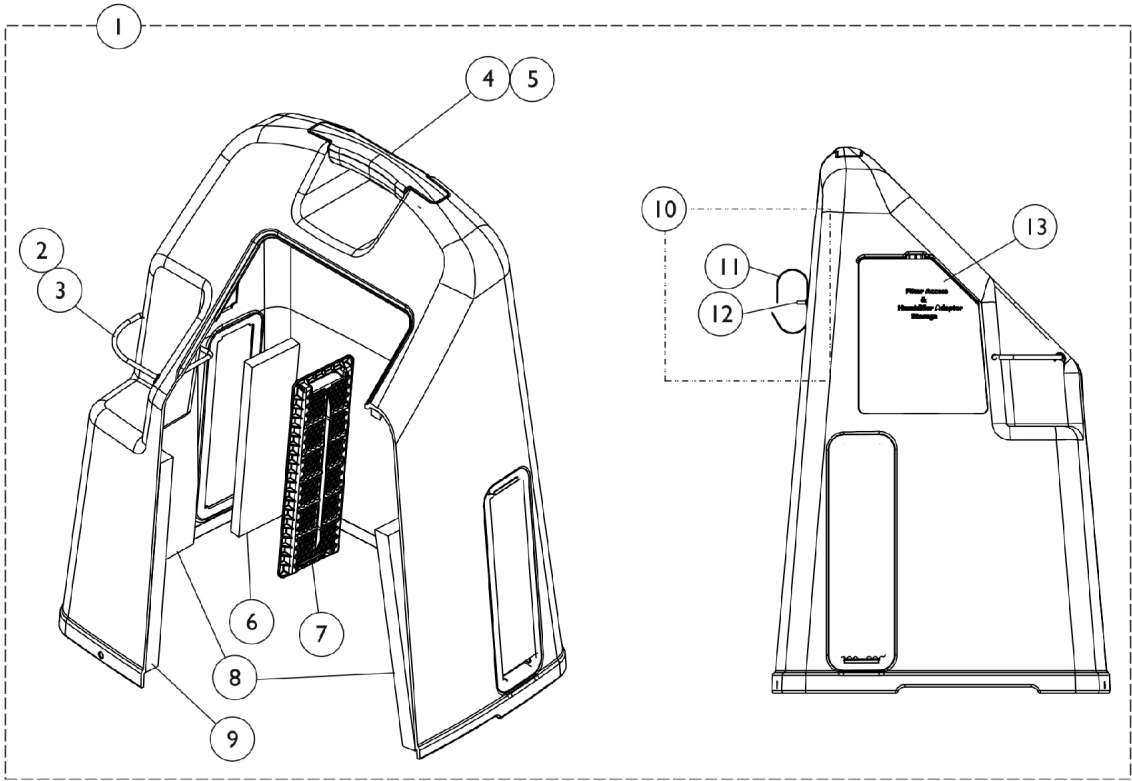

Cabinet and Base

Platinum 10

Cabinet and Base Platinum 10

Item Number	Note	Part Number	Description	Quantity Per	
				Package	Assembly
1	A,D	1108803	Cabinet Cover without Tie Wraps	1	1
2		1006525	Tie Wrap (3-29/32" L)	1	1
3		60125500	Cord, Elastic	1	1
	C	1115868	Kit, Cabinet Handle	1	1
4			Handle, Top, Warm Grey	1	1
5			NLA - Screw, Hex Head Tap (1/4-15 x 3/4")	1	2
6		1107412	Filter, Cabinet	1	1
7		1107400	Grid, Filter	1	1
8		1107414	Foam, Side Shroud	1	2
9		1107413	Foam, Front Shroud	1	1
10		1172003	Package, Power Cord Strap w/ Hardware	1	1
11			Strap, Hook and Loop	10	1
12			Rivet, Plastic	10	1
			NLA - Retainer, Push On	10	1
13		1110766	Door, Filter Access with Foam Gasket	1	1
14	D	1105499-NLA	NLA - Base, Domestic	1	1
14	D	1112258	Base, Domestic	1	1
15		1108816	Foam, Base	1	1
16		1104151	Fitting, Hose Barb with Nut (1/8")	1	1
17		1108211	Cap, End, Dust, Green	1	1
18		1108764	Cord, Power	1	1
19		1056249	Relief, Strain	1	1
20		1110426	Caster Assembly (2")	1	4
21		2000576	Stand-Off, Twist-Lok (1/2")	1	1
22		2000360	Grommet, Plastic	1	4
23		2000508	Screw, Phillips Truss Head Self Tap (#8-32 x 5/8")	1	4
		1056748-NLA	NLA - Suppressor, Surge	1	1

NOTE: A - Includes Cabinet Cover and Items 2-13.
C - After 6/28/07, the Hook and Loop Strap are no longer used on the Cabinet Cover Assembly. If Hook and Loop Strap is needed you must order the Package, Cord Power Strap w/ Hardware Part Number 1172003.
D - Includes Base and items 14-21. 1105499 is NLA. Order item #14 part number 1112258 Base Cabinet Assembly as a replacement.