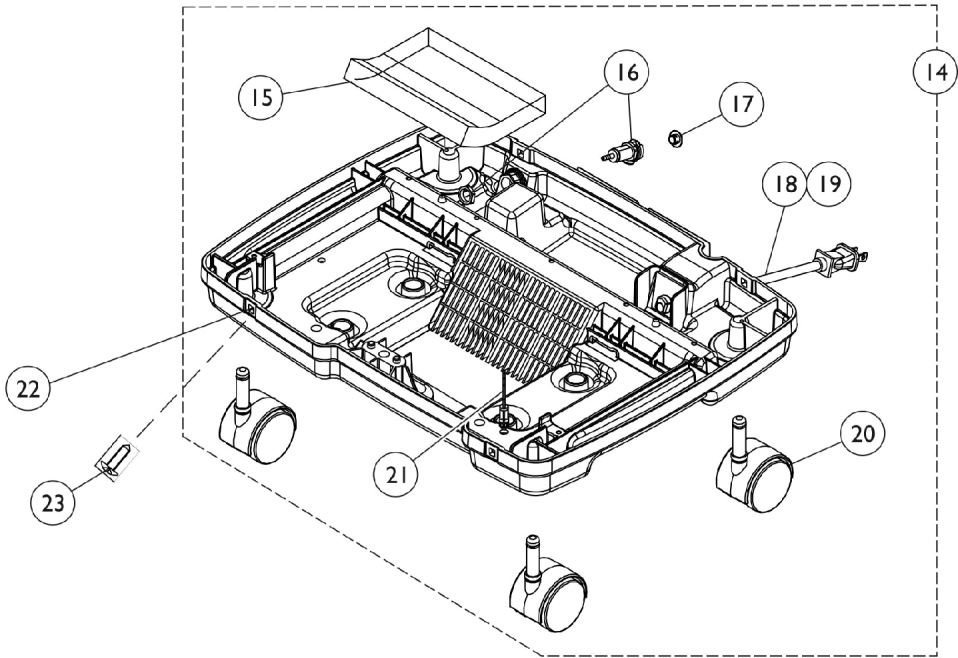

Cabinet and Base

Platinum 10

Cabinet and Base Platinum 10

Item Number	Note	Part Number	Description	Quantity Per	
				Package	Assembly
1	A,D	1108803	Cabinet Cover without Tie Wraps	1	1
2		1006525	Tie Wrap (3-29/32" L)	1	1
3		60125500	Cord, Elastic	1	1
	C	1115868	Kit, Cabinet Handle	1	1
4			Handle, Top, Warm Grey	1	1
5			NLA - Screw, Hex Head Tap (1/4-15 x 3/4")	1	2
6		1107412	Filter, Cabinet	1	1
7		1107400	Grid, Filter	1	1
8		1107414	Foam, Side Shroud	1	2
9		1107413	Foam, Front Shroud	1	1
10		1172003	Package, Power Cord Strap w/ Hardware	1	1
11			Strap, Hook and Loop	10	1
12			Rivet, Plastic	10	1
			NLA - Retainer, Push On	10	1
13		1110766	Door, Filter Access with Foam Gasket	1	1
14	D	1105499-NLA	NLA - Base, Domestic	1	1
14	D	1112258	Base, Domestic	1	1
15		1108816	Foam, Base	1	1
16		1104151	Fitting, Hose Barb with Nut (1/8")	1	1
17		1108211	Cap, End, Dust, Green	1	1
18		1108764	Cord, Power	1	1
19		1056249	Relief, Strain	1	1
20		1110426	Caster Assembly (2")	1	4
21		2000576	Stand-Off, Twist-Lok (1/2")	1	1
22		2000360	Grommet, Plastic	1	4
23		2000508	Screw, Phillips Truss Head Self Tap (#8-32 x 5/8")	1	4
		1056748-NLA	NLA - Suppressor, Surge	1	1

NOTE: A - Includes Cabinet Cover and Items 2-13.
C - After 6/28/07, the Hook and Loop Strap are no longer used on the Cabinet Cover Assembly. If Hook and Loop Strap is needed you must order the Package, Cord Power Strap w/ Hardware Part Number 1172003.
D - Includes Base and items 14-21. 1105499 is NLA. Order item #14 part number 1112258 Base Cabinet Assembly as a replacement.