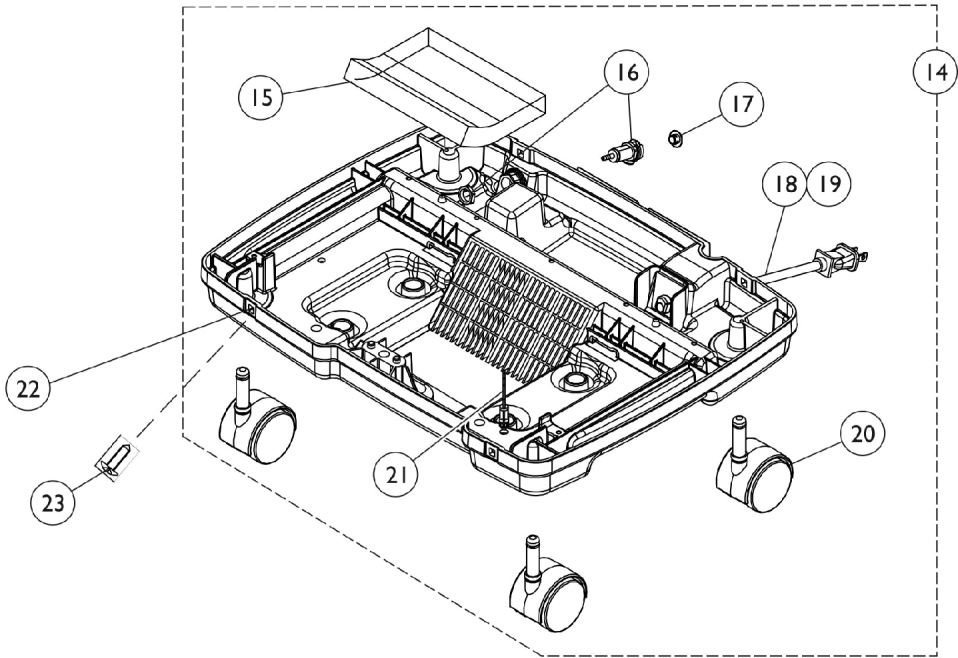

Cabinet and Base

Platinum 5 Models

Cabinet and Base Platinum 5 Models

Item Number	Note	Part Number	Description	Quantity Per	
				Package	Assembly
1	A,E	1108803	Cabinet Cover without Tie Wraps	1	1
1		1115373-NLA	NLA - Cabinet Cover with Tie Wraps	1	1
2		1070050	Tie Wrap (3-29/32" L)	1	1
3		60125500	Cord, Elastic	1	1
4	C	1115868	Kit, Cabinet Handle	1	1
4			Handle, Top, Warm Grey	1	1
5			NLA - Screw, Hex Head Tap (1/4-15 x 3/4")	1	2
6		1107412	Filter, Cabinet	1	1
7		1107400	Grid, Filter	1	1
8		1107414	Foam, Side Shroud	1	2
9		1107413	Foam, Front Shroud	1	1
10	E	1172003	Package, Power Cord Strap w/ Hardware	1	1
11			Strap, Hook and Loop	10	1
12			Rivet, Plastic	10	1
			NLA - Retainer, Push On	10	1
13		1110766	Door, Filter Access with Foam Gasket	1	1
14	B	1112258	Base, Domestic	1	1
15		1108816	Foam, Base	1	1
16		1104151	Fitting, Hose Barb with Nut (1/8")	1	1
17		1108211	Cap, End, Dust, Green	1	1
18		1108764	Cord, Power	1	1
19		1056249	Relief, Strain	1	1
20	D	1076830-NLA	NLA - Caster (2")	1	4
20		1110426	Caster Assembly (2")	1	4
21		2000576	Stand-Off, Twist-Lok (1/2")	1	1
22		2000360	Grommet, Plastic	1	4
23		2000508	Screw, Phillips Truss Head Self Tap (#8-32 x 5/8")	1	4
	F	1056748-NLA	NLA - Suppressor, Surge	1	1

NOTE: A - Includes Cover Cabinet and Items 2-12.
 B - Includes Base Cabinet and Items 15-21.
 C - Kit Includes Items 4-5.
 D - Item no longer available, refer to Part Number 1110426.
 E - After 6/28/07, the Hook and Loop Strap are no longer used on the Cabinet Cover Assembly. If Hook and Loop Strap is needed you must order Package Part Number 1172003 for replacement.
 F - Not Shown.