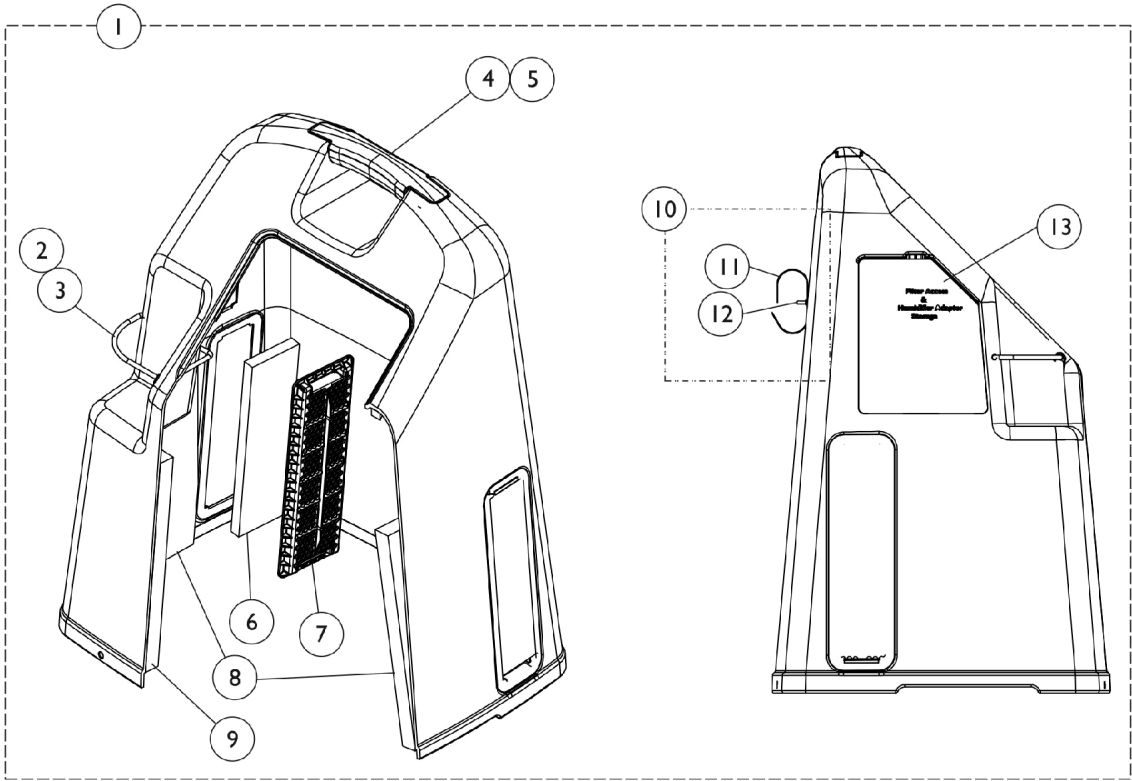

Cabinet and Base

Platinum 5 Models

Cabinet and Base Platinum 5 Models

Item Number	Note	Part Number	Description	Quantity Per	
				Package	Assembly
1	A,E	1108803	Cabinet Cover without Tie Wraps	1	1
1		1115373-NLA	NLA - Cabinet Cover with Tie Wraps	1	1
2		1070050	Tie Wrap (3-29/32" L)	1	1
3		60125500	Cord, Elastic	1	1
4	C	1115868	Kit, Cabinet Handle	1	1
4			Handle, Top, Warm Grey	1	1
5			NLA - Screw, Hex Head Tap (1/4-15 x 3/4")	1	2
6		1107412	Filter, Cabinet	1	1
7		1107400	Grid, Filter	1	1
8		1107414	Foam, Side Shroud	1	2
9		1107413	Foam, Front Shroud	1	1
10	E	1172003	Package, Power Cord Strap w/ Hardware	1	1
11			Strap, Hook and Loop	10	1
12			Rivet, Plastic	10	1
			NLA - Retainer, Push On	10	1
13		1110766	Door, Filter Access with Foam Gasket	1	1
14	B	1112258	Base, Domestic	1	1
15		1108816	Foam, Base	1	1
16		1104151	Fitting, Hose Barb with Nut (1/8")	1	1
17		1108211	Cap, End, Dust, Green	1	1
18		1108764	Cord, Power	1	1
19		1056249	Relief, Strain	1	1
20	D	1076830-NLA	NLA - Caster (2")	1	4
20		1110426	Caster Assembly (2")	1	4
21		2000576	Stand-Off, Twist-Lok (1/2")	1	1
22		2000360	Grommet, Plastic	1	4
23		2000508	Screw, Phillips Truss Head Self Tap (#8-32 x 5/8")	1	4
	F	1056748-NLA	NLA - Suppressor, Surge	1	1

NOTE: A - Includes Cover Cabinet and Items 2-12.
 B - Includes Base Cabinet and Items 15-21.
 C - Kit Includes Items 4-5.
 D - Item no longer available, refer to Part Number 1110426.
 E - After 6/28/07, the Hook and Loop Strap are no longer used on the Cabinet Cover Assembly. If Hook and Loop Strap is needed you must order Package Part Number 1172003 for replacement.
 F - Not Shown.