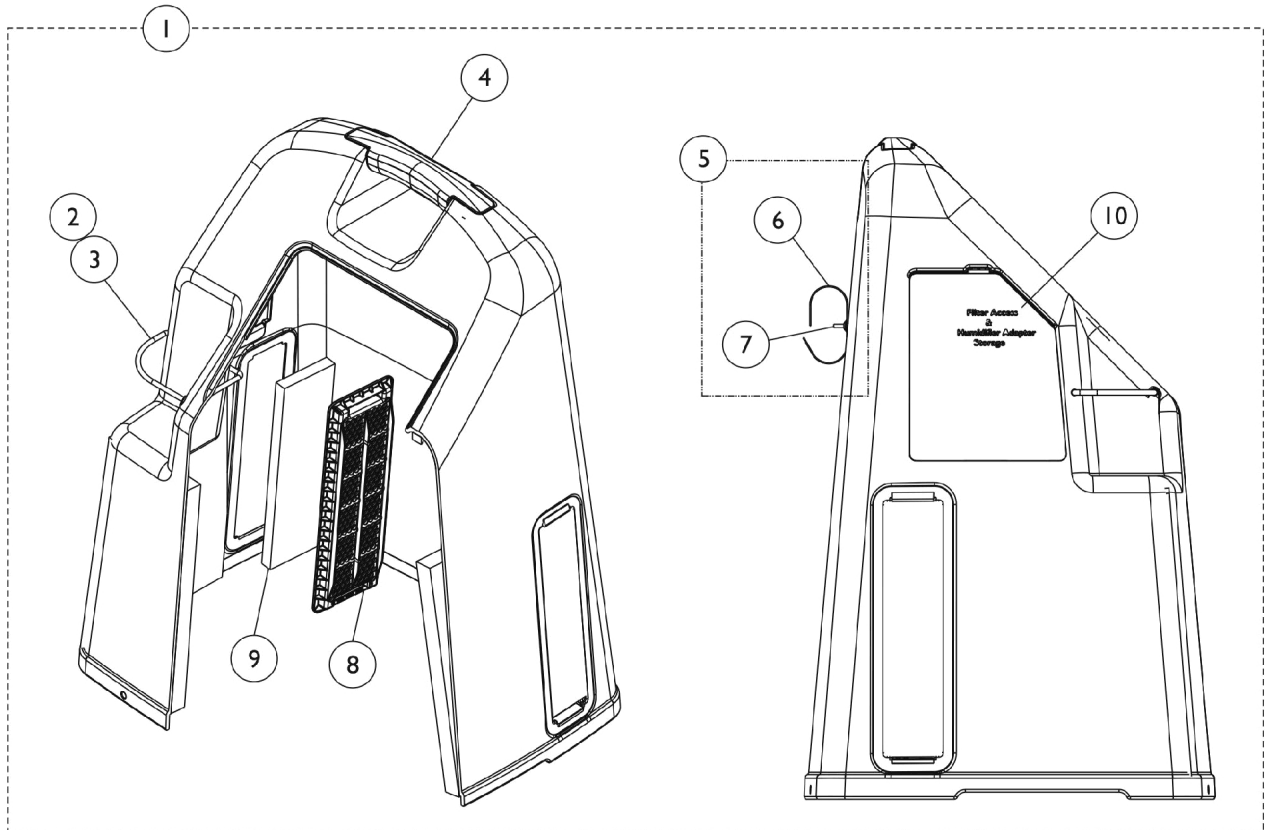

Shroud Top

Shroud Top

Item Number	Note	Part Number	Description	Quantity Per	
				Package	Assembly
1	A,B	1108803	Cabinet Cover without Tie Wraps	1	1
2		1006525	Tie Wrap (3-29/32" L)	1	1
3		60125500	Cord, Elastic	1	1
4		1115868	Kit, Cabinet Handle	1	1
			Handle, Top, Warm Grey	1	1
			NLA - Screw, Hex Head Tap (1/4-15 x 3/4")	1	2
5	B	1172003	Package, Power Cord Strap w/ Hardware	1	1
6			Strap, Hook and Loop	10	1
7			Rivet, Plastic	10	1
			NLA - Retainer, Push On	10	1
8		1107400	Grid, Filter	1	2
9		1107412	Filter, Cabinet	1	2
10		1110766	Door, Filter Access with Foam Gasket	1	1

NOTE: A - Includes Cabinet and Items 2-9.

B - After 6/28/07, the Hook and Loop Strap are no longer used on the Cabinet Cover Assembly. If Hook and Loop Strap is needed you must order Package, Power Cord Strap w/ Hardware, Part Number 1172003.