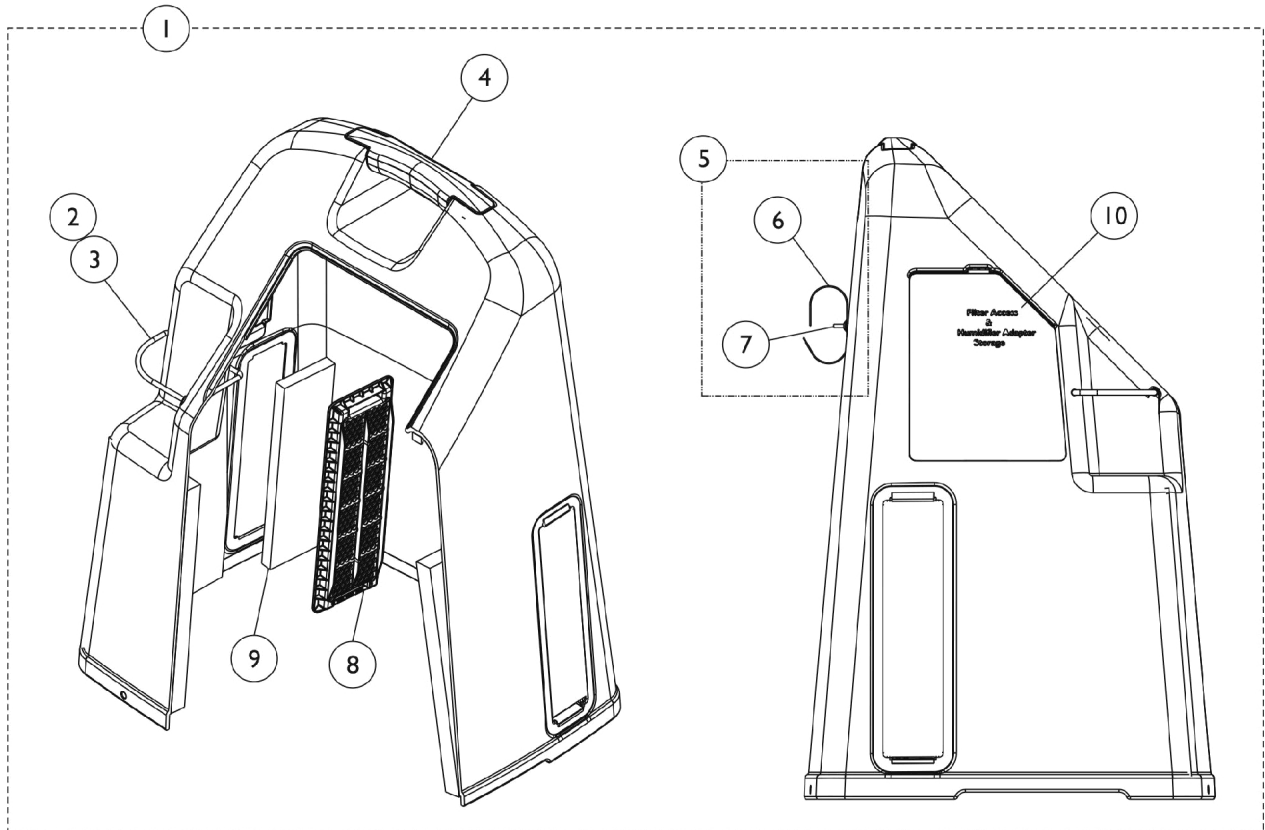

Shroud Top

Shroud Top

Item Number	Note	Part Number	Description	Quantity Per	
				Package	Assembly
1	A,B,C	1108803	Cabinet Cover without Tie Wraps	1	1
2		1070050	Tie Wrap (3-29/32" L)	1	1
3		60125500	Cord, Elastic	1	1
4		1115868	Kit, Cabinet Handle	1	1
			Handle, Top, Warm Grey	1	1
			NLA - Screw, Hex Head Tap (1/4-15 x 3/4")	1	2
5	B,C	1172003	Package, Power Cord Strap w/ Hardware	1	1
6			Strap, Hook and Loop	10	1
7			Rivet, Plastic	10	1
			NLA - Retainer, Push On	10	1
8		1107400	Grid, Filter	1	2
9		1107412	Filter, Cabinet	1	2
10		1110766	Door, Filter Access with Foam Gasket	1	1
	C	1112296-NLA	NLA - Kit, Packaging w/ Carton, Inserts and Owner's Manual	1	1

NOTE: A - Includes Cabinet and Items 2-9.
 B - After 6/28/07, the Hook and Loop Strap are no longer used on the Cabinet Cover Assembly. If Hook and Loop Strap is needed you must order Package, Power Cord Strap w/ Hardware, Part Number 1172003.
 C - Not shown.