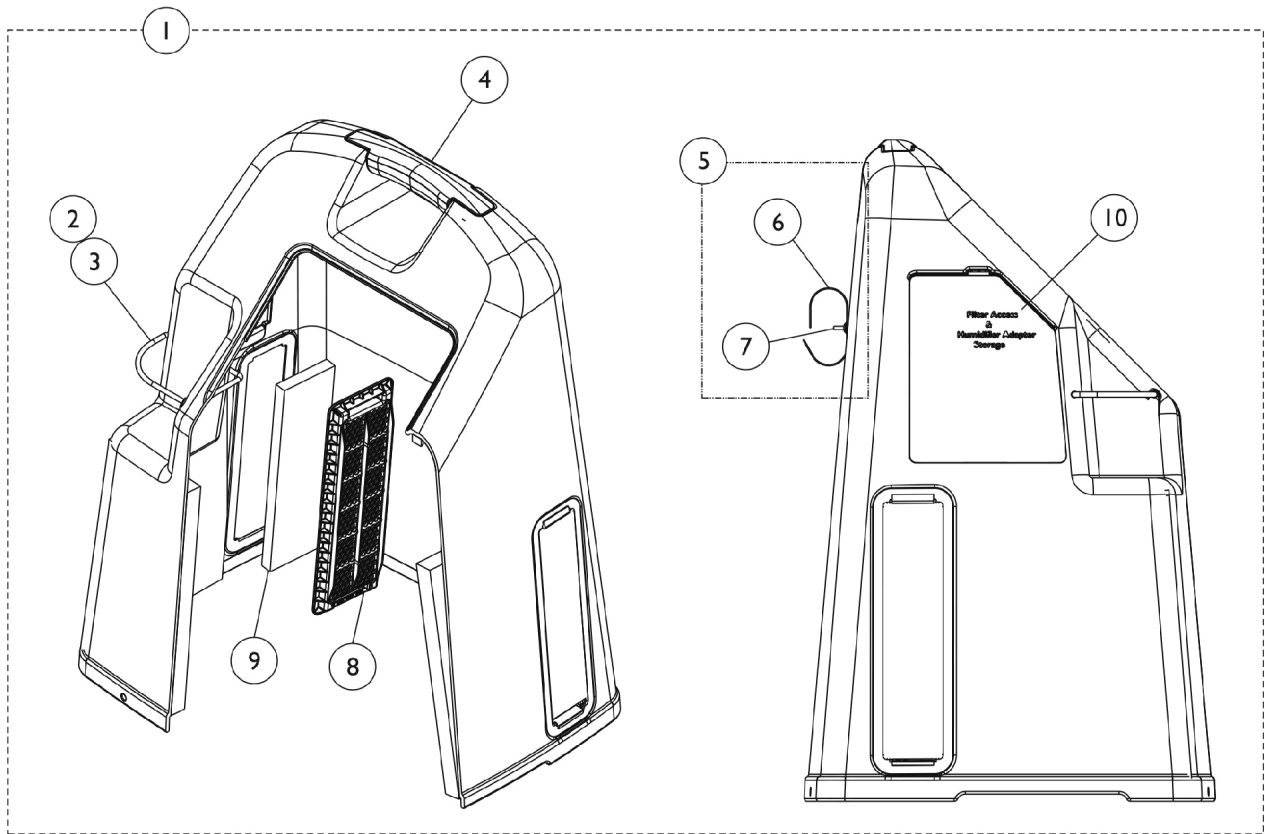

# Shroud - Top

IRC5LXAW and IRC5LXO2AW

## Shroud - Top

### IRC5LXAW and IRC5LXO2AW

Item Number	Note	Part Number	Description	Quantity Per	
				Package	Assembly
1	A,C	1108803	Cabinet Cover without Tie Wraps	1	1
2		1070050	Tie Wrap (3-29/32" L)	1	1
3		60125500	Cord, Elastic	1	1
4		1115868	Kit, Cabinet Handle	1	1
			Handle, Top, Warm Grey	1	1
5	D	1172003	NLA - Screw, Hex Head Tap (1/4-15 x 3/4")	1	2
6			Package, Power Cord Strap w/ Hardware	1	1
7			Strap, Hook and Loop	10	1
			Rivet, Plastic	10	1
			NLA - Retainer, Push On	10	1
8		1107400	Grid, Filter	1	2
9		1107412	Filter, Cabinet	1	2
10		1110766	Door, Filter Access with Foam Gasket	1	1
	D	1112296-NLA	NLA - Kit, Packaging w/ Carton, Inserts and Owner's Manual	1	1
	B,D	1118389-NLA	NLA - Owner's Manual	1	1

NOTE: A - Includes Cabinet and Items 1-9.  
B - To be used with the IRC5LXAW and IRC5LXO2AW.  
C - After 6/28/07, the Hook and Loop Strap are no longer used on the Cabinet Cover Assembly. If Hook and Loop Strap is needed you must order Package, Power Cord Strap w/ Hardware, Part Number 1172003.  
D - Not Shown.