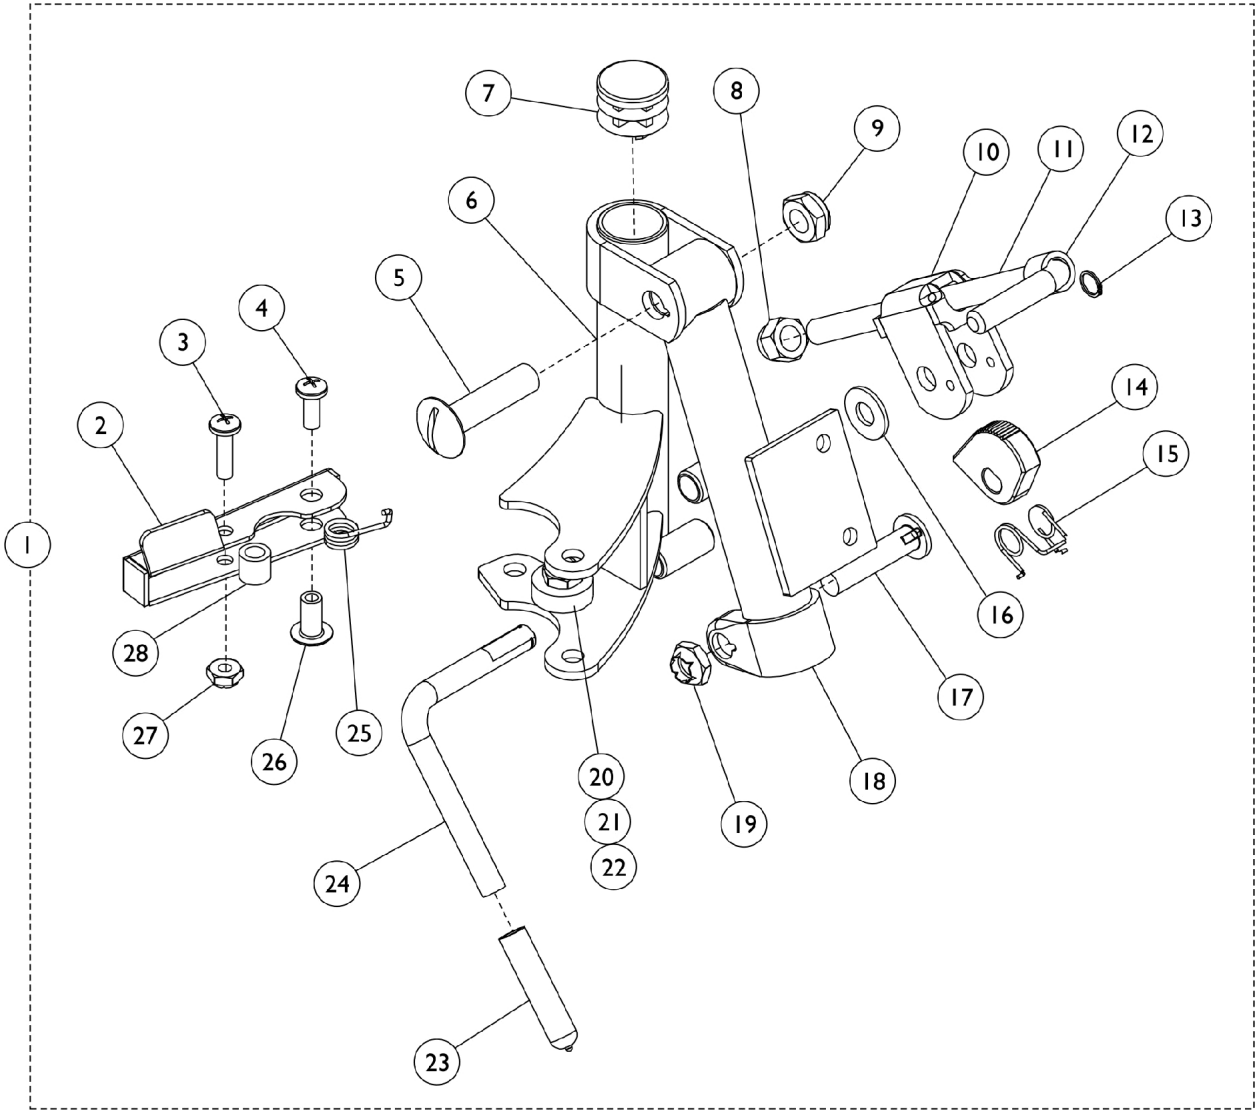

Legrest Support Assembly J934A - Chrome

NOTE: Front Riggings with model J934A are for 10-12" deep chairs.

Legrest Support Assembly J934A - Chrome

NOTE: Front Riggings with model J934A are for 10-12" deep chairs.

Item Number	Note	Part Number	Description	Quantity Per	
				Package	Assembly
1	A	1100658-NLA	NLA - Legrest Support Assembly, Chrome - Right	1	1
1	A	1100659-NLA	NLA - Legrest Support Assembly, Chrome - Left	1	1
2		1031469-NLA	NLA - Handle, Release, Black - Right	1	1
2		1031470-NLA	NLA - Handle, Release, Black - Left	1	1
3		1025716	Screw, Phillips Pan Head (#10-32 x 11/16")	1	1
4		1026114	Screw, Phillips Pan Head (#10-32 x 1/2")	1	1
5		11919X000-NLA	NLA - Screw, Slotted Truss Head (3/8-16 x 1-1/2")	1	1
6		1100652-NLA	NLA - Tube, Legrest Support, Hemi, Chrome - Right	1	1
6		1100653-NLA	NLA - Tube, Legrest Support, Hemi, Chrome - Left	1	1
7		1027095	Plug Button, Black (7/8")	1	1
8		10261X000	Nut, Acorn (5/16-24)	1	1
9		40363X000	Hex Nut (3/8"-16)	1	1
10		04528X002	Bracket, Release, Black	1	1
11		42326X001	Bar, Ratchet	1	1
12		47330X003	Spacer (5/16 x 1/2 x 3/8")	1	1
13		1040831	Ring, Snap	1	1
14		1037125	Cam, Legrest	1	1
15		1037485	Spring, Release	1	1
16		1013519	Washer, Nylon (5/16 x 11/16 x 1/16")	1	1
17		11232X009	Bolt, Lug (5/16-24 x 1-3/8")	1	1
18		1100644-NLA	NLA - Support, Elevating Legrest, Chrome - Right	1	1
18		1100645-NLA	NLA - Support, Elevating Legrest, Chrome - Left	1	1
19		1107321	Nut, Low Cap (5/16"-24)	1	1
20		1026907	Washer (1/4 x 1/2 x 1/16")	1	1
21		1100705	Washer (1/4 x 3/4 x 1/4")	1	1
22		1025195	Locknut (1/4-20)	1	1
23		1040060	Tip, Plastic, Black	1	1
24		1101031	Lever, Release - Right	1	1
24		1101032	Lever, Release - Right	1	1
25		1028707	Spring, Release - Right	1	1
25		1028708	Spring, Release - Left	1	1
26		1028846-NLA	NLA - Rivnut (#10-32)	1	1
27		1025735	Locknut (#10-32)	1	1
28		47565X057	Bushing (7/32 x 3/8 x 11/32")	1	1

NOTE: A - Includes items 2-28.