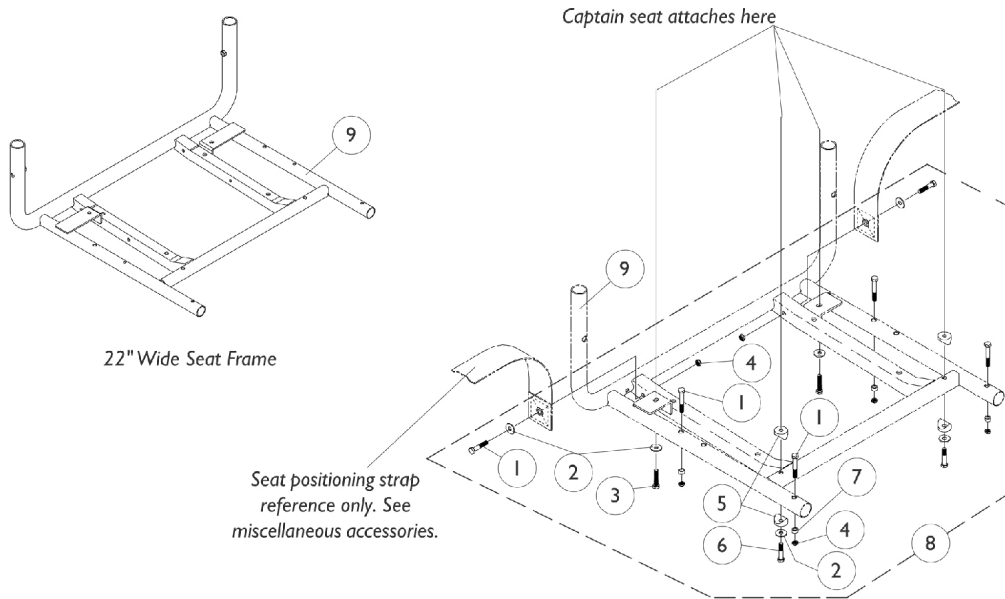

# Captain Seat Frame and Actuator Hardware Before 11/01/01

NOTE: Low Back (L.B.) Captain Seat Description changed to Extended Back (E.B.) Captain Seat as of 10/02/00.

Upper/lower actuator brackets are non-serviceable

**Actuator Attaching Hardware  
(High Back 18" Wide Models Only)**

# Captain Seat Frame and Actuator Hardware

## Before 11/01/01

**NOTE: Low Back (L.B.) Captain Seat Description changed to Extended Back (E.B.) Captain Seat as of 10/02/00.**

Item Number	Note	Part Number	Description	Quantity Per	
				Package	Assembly
1		1030949	Screw, Hex Head (1/4-20 x 1-1/2")	1	6
2		1026900	Washer (1/4 x 23/32 x 1/16")	1	6
3	C	1071603-NLA	NLA - Screw, Hex Head w/ Patch (M6 x 1 x 20mm)	1	4
3	A	1045267	Screw, Hex Head w/ Patch (1/4-20 x 3/4")	1	4
4		7930333	Locknut (1/4-20)	25	6
5		1026099	Spacer, Coved (1/4 x 11/16 x 1/2")	1	4
6	C	1070434-NLA	nla - Screw, Hex Head w/ Patch (M6 x 1 x 50mm)	1	2
6	A	1088898-NLA	NLA - Screw, Hex Head w/ Patch (1/4-20 x 1-3/4")	1	2
7		1047449-NLA	NLA - Spacer (1/4 x 3/8 x 3/16")	1	4
8	B,C	1070450-NLA	NLA - Hardware, Seat Attaching	1	1
8	A,B	1079208-NLA	NLA - Hardware, Captain Seat Mounting	1	1
9	D	1070455-NLA	NLA - Frame, Seat, Black (18" W)	1	1
9	E	1101913-NLA	NLA - Frame, Seat, Black (22" W)	1	1
10		1098624-NLA	NLA - Clamp, Cable	1	1
11		1024001	Sensor, Actuator Switch	1	1
12		16348X007	Rivet Washer (1/8 x 3/8 x 1/16")	1	2
13		1074128	Screw, Phillips Pan Head (#4-40 x 7/16")	1	2
14		P0870X000	Nut, Hex Keps (#4-40)	1	2
15		1025116-NLA	NLA - Screw, Slotted Hex Washer Head Tap (#4-3/8")	1	3
16		1008525-NLA	NLA - Washer, Internal Tooth Lock (#4-40)	1	3