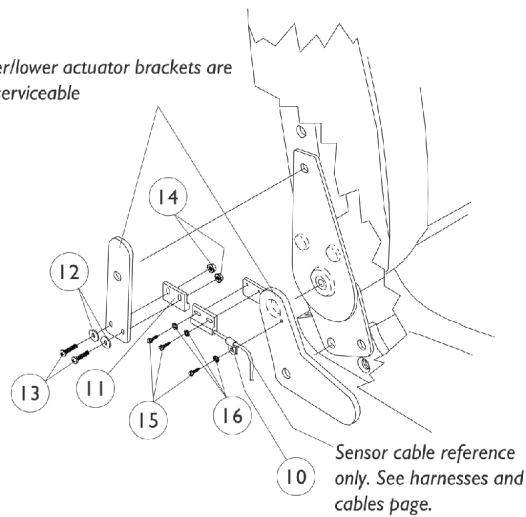

# Captain Seat Frame and Actuator Hardware Before 11/01/01

NOTE: Low Back (L.B.) Captain Seat Description changed to Extended Back (E.B.) Captain Seat as of 10/02/00.

Upper/lower actuator brackets are non-serviceable

**Actuator Attaching Hardware  
(High Back 18" Wide Models Only)**

# Captain Seat Frame and Actuator Hardware

## Before 11/01/01

**NOTE: Low Back (L.B.) Captain Seat Description changed to Extended Back (E.B.) Captain Seat as of 10/02/00.**

Item Number	Note	Part Number	Description	Quantity Per	
				Package	Assembly
1		1030949	Screw, Hex Head (1/4-20 x 1-1/2")	1	6
2		1026900	Washer (1/4 x 23/32 x 1/16")	1	6
3	C	1071603-NLA	NLA - Screw, Hex Head w/ Patch (M6 x 1 x 20mm)	1	4
3	A	1045267	Screw, Hex Head w/ Patch (1/4-20 x 3/4")	1	4
4		7930333	Locknut (1/4-20)	25	6
5		1026099	Spacer, Coved (1/4 x 11/16 x 1/2")	1	4
6	C	1070434-NLA	nla - Screw, Hex Head w/ Patch (M6 x 1 x 50mm)	1	2
6	A	1088898-NLA	NLA - Screw, Hex Head w/ Patch (1/4-20 x 1-3/4")	1	2
7		1047449-NLA	NLA - Spacer (1/4 x 3/8 x 3/16")	1	4
8	B,C	1070450-NLA	NLA - Hardware, Seat Attaching	1	1
8	A,B	1079208-NLA	NLA - Hardware, Captain Seat Mounting	1	1
9	D	1070455-NLA	NLA - Frame, Seat, Black (18" W)	1	1
9	E	1101913-NLA	NLA - Frame, Seat, Black (22" W)	1	1
10		1098624-NLA	NLA - Clamp, Cable	1	1
11		1024001	Sensor, Actuator Switch	1	1
12		16348X007	Rivet Washer (1/8 x 3/8 x 1/16")	1	2
13		1074128	Screw, Phillips Pan Head (#4-40 x 7/16")	1	2
14		P0870X000	Nut, Hex Keps (#4-40)	1	2
15		1025116-NLA	NLA - Screw, Slotted Hex Washer Head Tap (#4-3/8")	1	3
16		1008525-NLA	NLA - Washer, Internal Tooth Lock (#4-40)	1	3