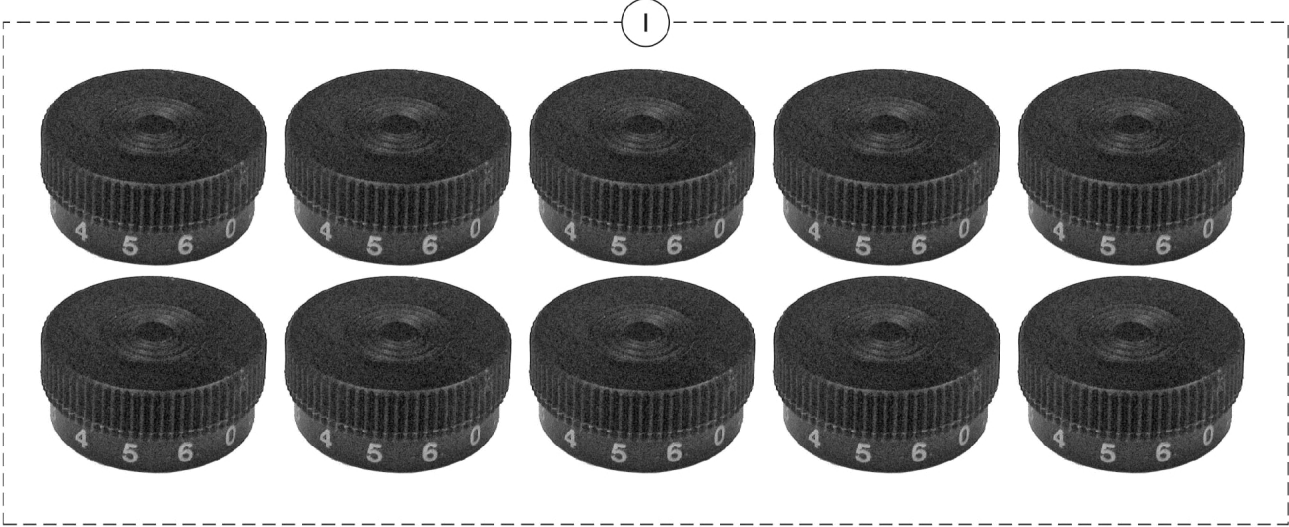

# Miscellaneous Components

Item Number	Note	Part Number	Description	Quantity Per	
				Package	Assembly
1		1168406	Kit, Knob, 0-6 lpm, Homefill Knob, 0-6 lpm, Homefill	1 10	1 1