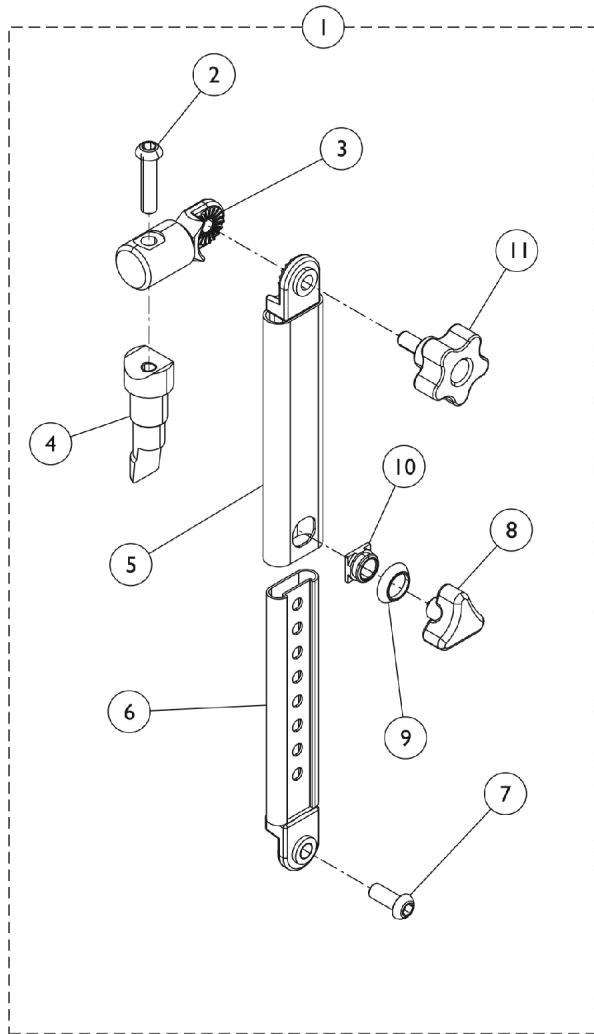

Front Riggings - Myon Junior Elevating Legrest Hangers and Calf Pad

Elevating Legrest Hanger

Elevating Legrest Calfpad

Front Riggings - Myon Junior Elevating Legrest Hangers and Calf Pad

Item Number	Note	Part Number	Description	Quantity Per	
				Package	Assembly
1		1450950	Hanger Assembly, Elevating Legrest (12" W)	1	2
2			Screw (M8 x 35mm)	1	1
3			Support, Hanger, Elevated Legrest	1	1
4			Indexer, Hanger, 90 Degree - Myon Junior	1	1
5			Tube, Upper, Elevating Legrest (12" W)	1	1
6			Tube, Lower, Elevating Legrest (12" W)	1	1
7			Screw, CBHC (M8 x 20mm)	1	1
8			Screw, Ball (7.5 mm)	1	1
9			Bushing, Armrest	1	1
10			Nut, Square, Armrest	1	1
1		1428808	Hanger Assembly, Elevating Leg Rest (13 - 15" W)	1	2
2			Screw (M8 x 35mm)	1	1
3			Support, Hanger, Elevated Legrest	1	1
4			Indexer, Hanger, 90 Degree - Myon Junior	1	1
5			Tube, Upper, Elevating Legrest (13 - 14" W)	1	1
6			Tube, Lower, Elevating Legrest (13 - 14" W)	1	1
7			Screw, CBHC (M8 x 20mm)	1	1
8			Screw, Ball (7.5 mm)	1	1
9			Bushing, Armrest	1	1
10			Nut, Square, Armrest	1	1
12		1403981	Calf Pad Assembly w/ Hardware (12 - 15" W)	1	1
13			Calf Pad (15 - 17" W)	1	1
14			Plate, Attaching, Calf Pad (15 - 17" W)	1	1
15			Mounting, Calf Pad Back	1	1
16			Button, Tightening	1	1
17			Screw, VBA (M3.5 x 15)	1	4
18			Clamp, Calf Pad Plate	1	2
19		Pin, Spring (M8 x 50mm)	1	1	