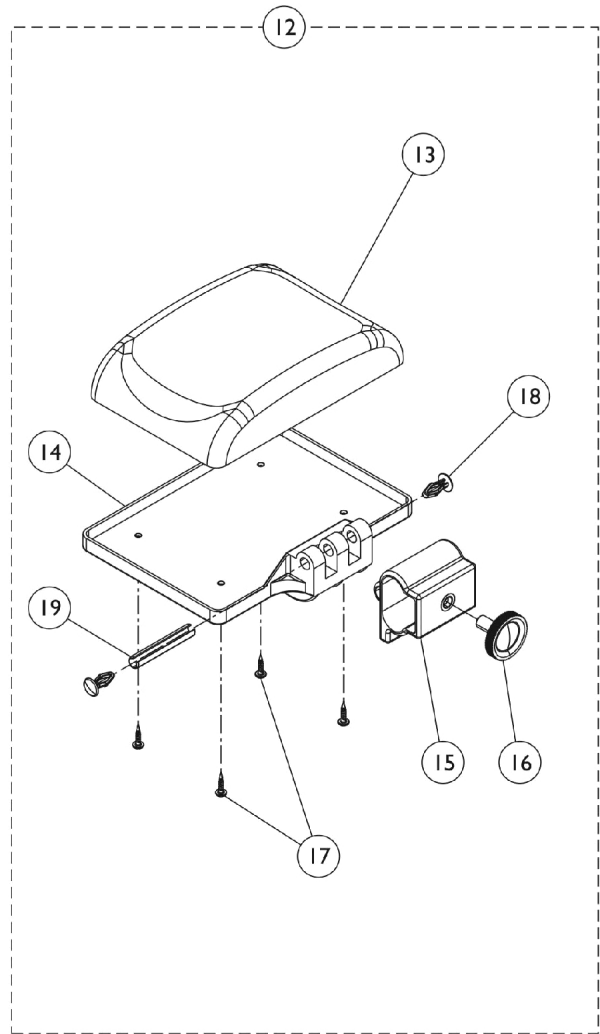

Front Riggings - Myon Junior Elevating Legrest Hangers and Calf Pad

Elevating Legrest Hanger

Elevating Legrest Calfpad

Front Riggings - Myon Junior Elevating Legrest Hangers and Calf Pad

Item Number	Note	Part Number	Description	Quantity Per	
				Package	Assembly
1		1450950	Hanger Assembly, Elevating Legrest (12" W)	1	2
2			Screw (M8 x 35mm)	1	1
3			Support, Hanger, Elevated Legrest	1	1
4			Indexer, Hanger, 90 Degree - Myon Junior	1	1
5			Tube, Upper, Elevating Legrest (12" W)	1	1
6			Tube, Lower, Elevating Legrest (12" W)	1	1
7			Screw, CBHC (M8 x 20mm)	1	1
8			Screw, Ball (7.5 mm)	1	1
9			Bushing, Armrest	1	1
10			Nut, Square, Armrest	1	1
1		1428808	Hanger Assembly, Elevating Leg Rest (13 - 15" W)	1	2
2			Screw (M8 x 35mm)	1	1
3			Support, Hanger, Elevated Legrest	1	1
4			Indexer, Hanger, 90 Degree - Myon Junior	1	1
5			Tube, Upper, Elevating Legrest (13 - 14" W)	1	1
6			Tube, Lower, Elevating Legrest (13 - 14" W)	1	1
7			Screw, CBHC (M8 x 20mm)	1	1
8			Screw, Ball (7.5 mm)	1	1
9			Bushing, Armrest	1	1
10			Nut, Square, Armrest	1	1
12		1403981	Calf Pad Assembly w/ Hardware (12 - 15" W)	1	1
13			Calf Pad (15 - 17" W)	1	1
14			Plate, Attaching, Calf Pad (15 - 17" W)	1	1
15			Mounting, Calf Pad Back	1	1
16			Button, Tightening	1	1
17			Screw, VBA (M3.5 x 15)	1	4
18			Clamp, Calf Pad Plate	1	2
19		Pin, Spring (M8 x 50mm)	1	1	