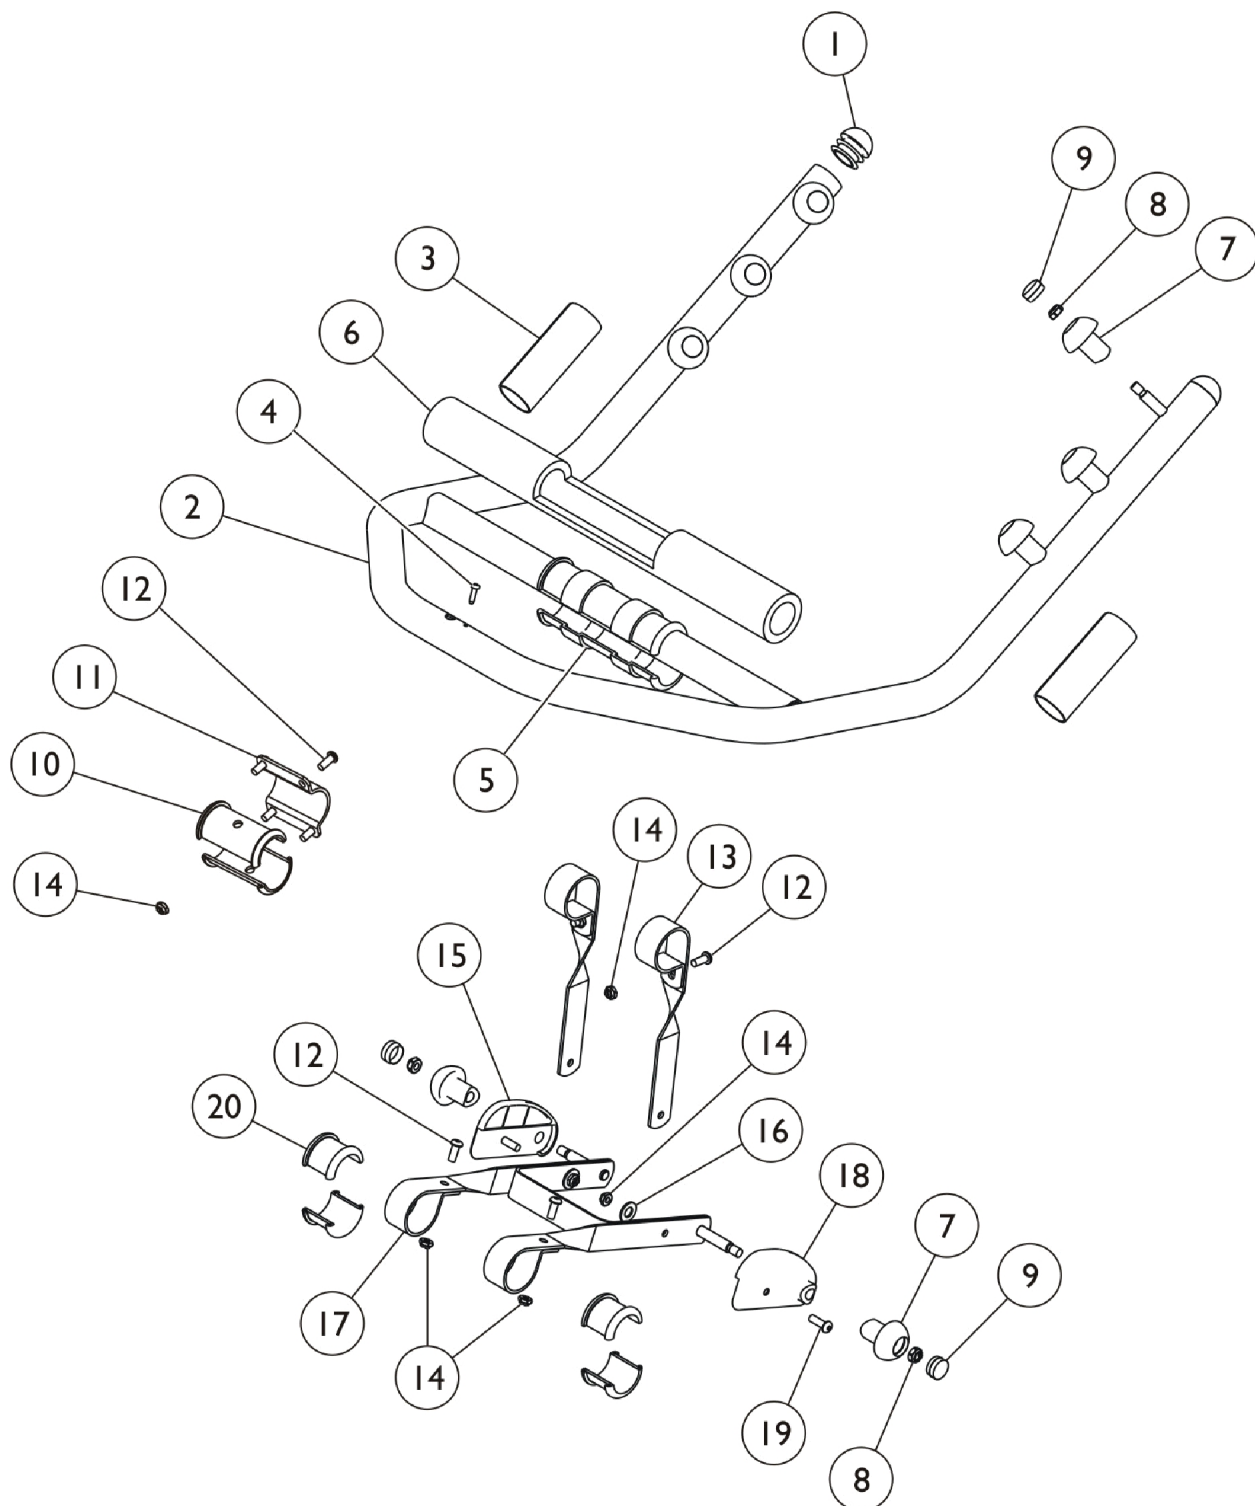

Arm/Horn Assembly - RPS350-2 (Before 7/2/10)

Arm/Horn Assembly - RPS350-2 (Before 7/2/10)

Item Number	Note	Part Number	Description	Quantity Per	
				Package	Assembly
1		1071249	Plug Button, Dome, Black (1-1/4")	1	2
2		1071091-NLA	NLA - Arm/Horn Tube Assembly	1	1
3		1076388	Pad, Grip	1	2
4		12642X000	Screw (#8-18 x 5/8")	1	1
5		1070180-NLA	NLA - Bushing, Drive Lift	1	2
6		1070969	Bar, Pad	1	1
7		1070177	Knob, Hook, Black	1	8
8		1028769	Locknut (5/16-18)	1	8
9		1070902	Cap, Hook	1	8
10		1070175	Bushing, Horn	1	2
11		1071834	Bracket, Horn, Grey	1	1
12		1007269	Screw, Socket Button Head (1/4-20 x 5/8")	1	8
13		1071835-NLA	NLA - Bracket, Linkage, Grey	1	2
14		1025195	Locknut (1/4-20)	1	10
15		1071831-NLA	NLA - Spacer, Guard - Left	1	1
16		1049527	Washer, Nylon (3/8 x 3/4 x 1/16")	1	2
17		1071154-NLA	NLA - Linkage Bracket Assembly	1	1
18		1071830-NLA	NLA - Spacer, Guard - Right	1	1
19		1009838	Screw, Socket Button (1/4-20 x 3/4")	1	2
20		1070176	Bushing, Handle	1	4