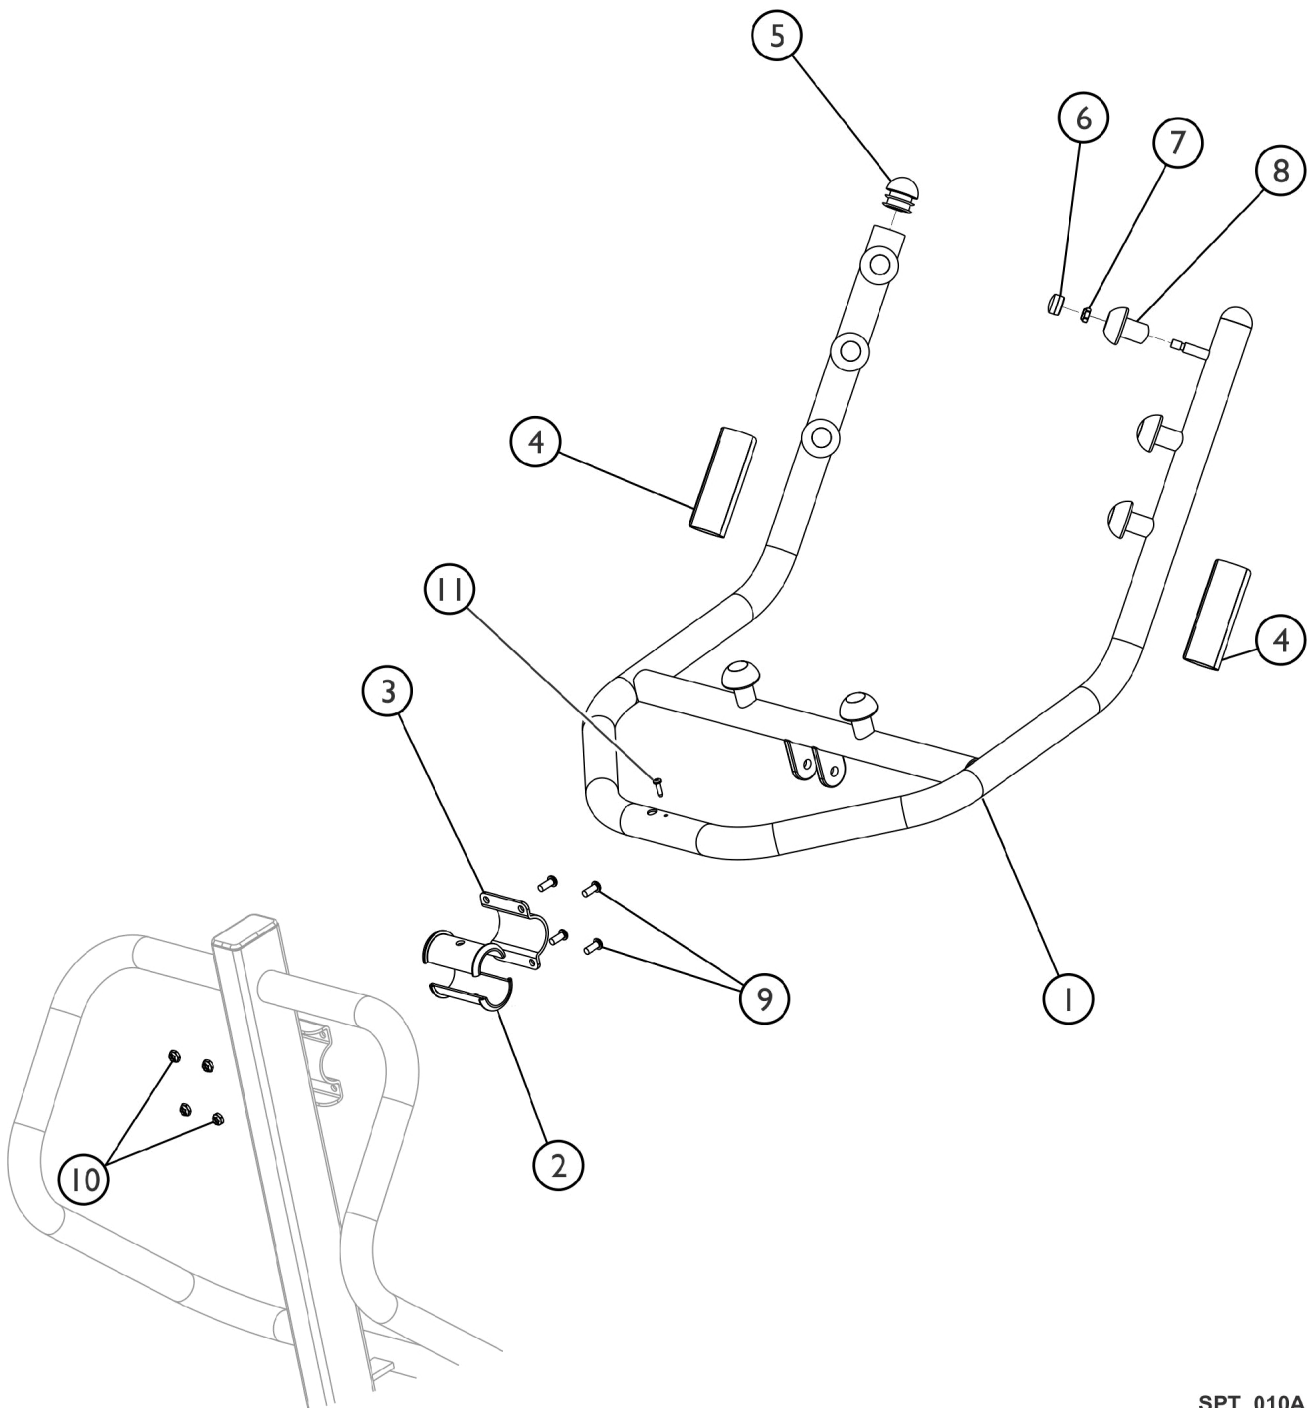

Arm/Horn Assembly

Model RPS350-2 (After 7/1/10)

SPT_010A

Arm/Horn Assembly

Model RPS350-2 (After 7/1/10)

Item Number	Note	Part Number	Description	Quantity Per	
				Package	Assembly
1		1156174	Arm/Horn Tube Assembly	1	1
2		1156173	Bushing, Horn	1	2
3		1071834	Bracket, Horn, Grey	1	1
4		1076388	Pad, Grip	1	2
5		1071249	Plug Button, Dome, Black (1-1/4")	1	2
6		1070902	Cap, Hook	1	8
7		1028769	Locknut (5/16-18)	1	8
8		1070177	Knob, Hook, Black	1	8
9		1007269	Screw, Socket Button Head (1/4-20 x 5/8")	1	4
10		1025195	Locknut (1/4-20)	1	4
11		12642X000	Screw (#8-18 x 5/8")	1	1