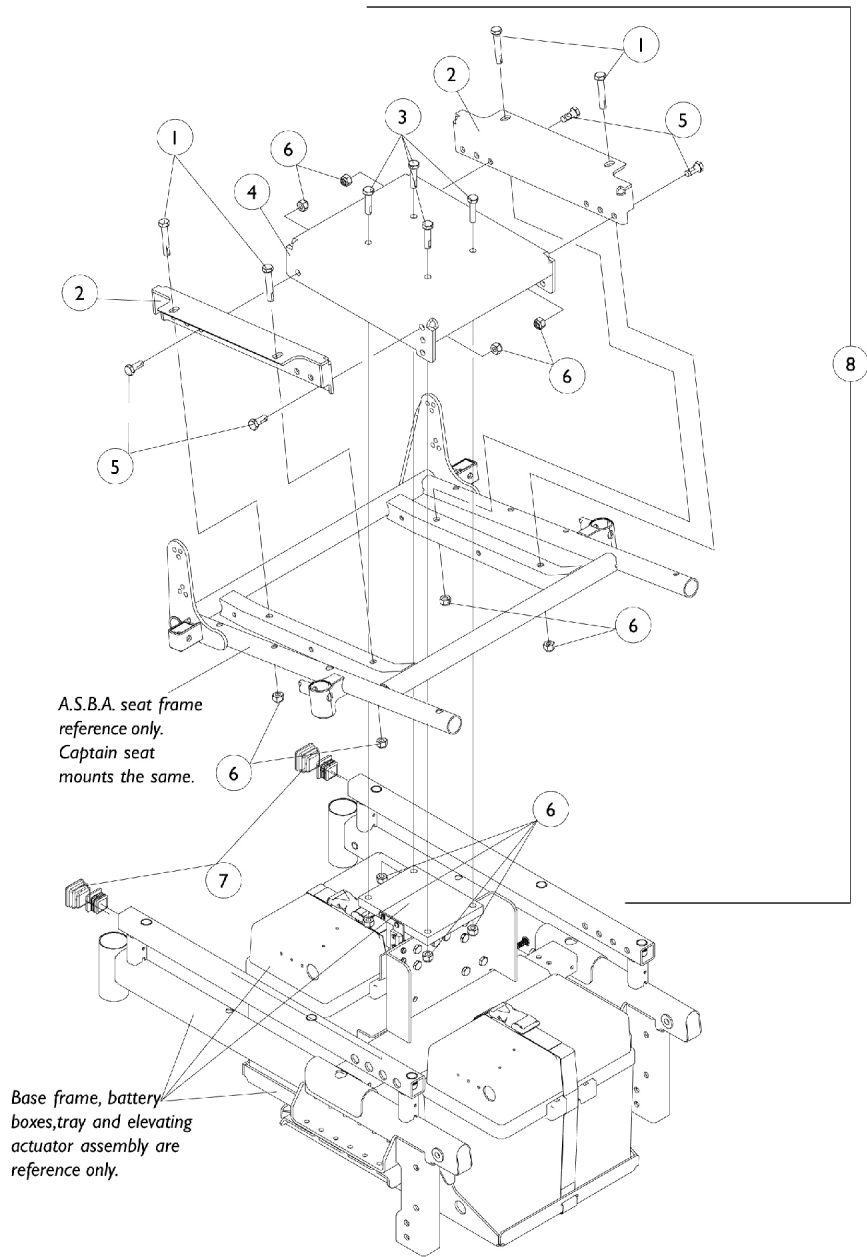

ASBA Seat and Captain Seat Frame Mounting Hardware For Elevating Seat

ASBA Seat and Captain Seat Frame Mounting Hardware For Elevating Seat

Item Number	Note	Part Number	Description	Quantity Per	
				Package	Assembly
1		1043627-NLA	NLA - Screw, Hex Head w/ Patch (5/16-18 x 1-3/4")	1	4
2		1106521-NLA	NLA - Bracket, Seat Frame Support, Black	1	2
3		7930337-NLA	NLA - Package, Screw, Hex Head w/ Patch (5/16-18 x 1-1/4")	25	4
4		1106522-NLA	NLA - Bracket, Seat Frame Mounting, Black	1	1
5		1039860	Screw, Hex Head w/ Patch (5/16-18 x 3/4")	1	4
6		1026158	Locknut (5/16-18)	1	12
7		1096795-NLA	NLA - Plug Button, Square, Black (1")	1	2
8	A	1108224-NLA	NLA - Hardware, Seat Frame Mounting	1	1

NOTE: A - Includes items 1-7