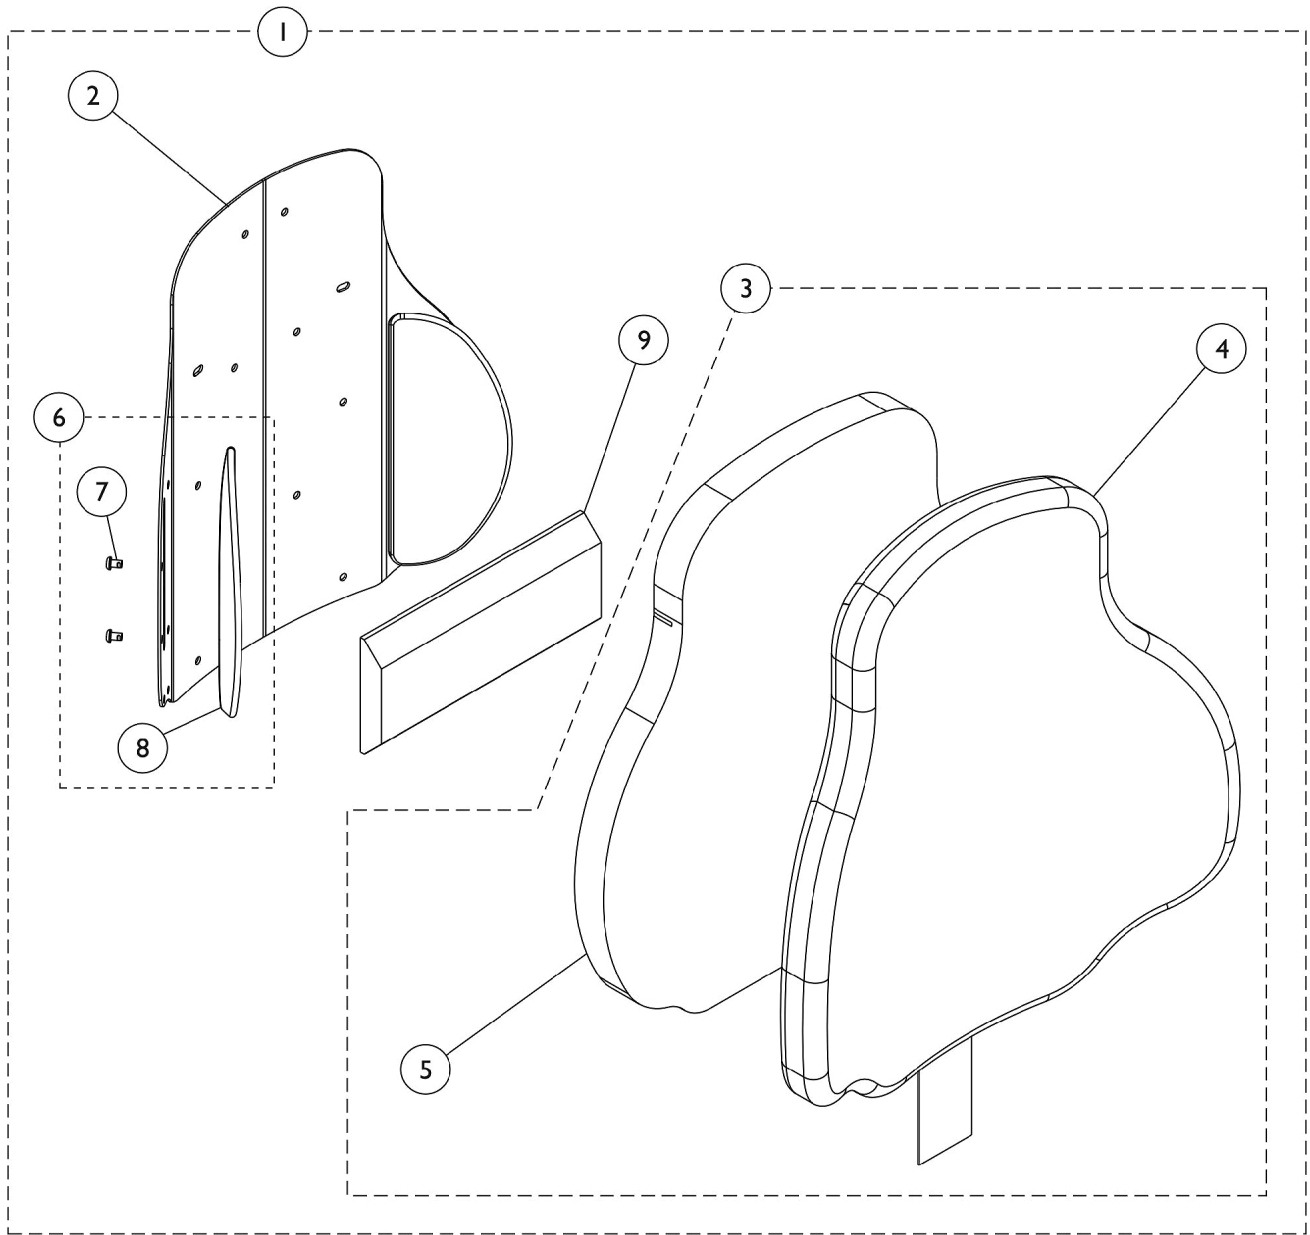

Curve Contoura Back w/o Mounting Hardware - After 5/14/09

Curve Contoura Back w/o Mounting Hardware - After 5/14/09

Item Number	Note	Part Number	Description	Quantity Per	
				Package	Assembly
1	A	See Chart	#1 Curved Contoura Back Kit	1	1
1	A	See Chart	#1 Mesh Curved Contoura Back Kit (CTBMSH)	1	1
3	B	See Chart	#3 Curve Contoura Back Cushion Assembly	1	1
3	B	See Chart	#3 Mesh Curve Contoura Back Cushion Assembly (CTBMSH)	1	1
6	C	1166151	Kit, Lateral Support, Contoura Back (22" H) (Pair)	1	1
			Screw, Socket, Button (1/4-20 x 3/8")	1	4
			Support, Lateral (22" H)	1	2
6	C	1163130-NLA	NLA - Kit, Lateral Support, Contoura Back (25" H) (Pair)	1	1
7			Screw, Socket, Button (1/4-20 x 3/8")	1	4
8			Support, Lateral (25" H)	1	2
6	C	1163131-NLA	NLA - Kit, Lateral Support, Contoura Back (28" H) (Pair)	1	1
7			Screw, Socket, Button (1/4-20 x 3/8")	1	4
8			Support, Lateral (28" H)	1	2
9		1084410-NLA	NLA - Support, Lumbar - Large	1	1

#1 Curved Contoura Back Kit

Overall Back Height	Material Back Height	16" Wide	18" Wide	20" Wide	22" Wide
22" High	17" High	1165846 See Note(s) A	1165847 See Note(s) A	1165848 See Note(s) A	1165849 See Note(s) A
25" High	20" High	1161480 See Note(s) A	1161482 See Note(s) A	1161484 See Note(s) A	1161486 See Note(s) A
28" High	23" High	1161481 See Note(s) A	1161483 See Note(s) A	1161485 See Note(s) A	1161487 See Note(s) A

Curve Contoura Back w/o Mounting Hardware - After 5/14/09

#1 Mesh Curved Contoura Back Kit (CTBMSH)

Dimensions	Material Back Height	16" Wide	18" Wide	20" Wide	22" Wide
28" High	23" High	1164236 See Note(s) A	1164238 See Note(s) A	1164240 See Note(s) A	1164242 See Note(s) A
NOTE: A - Includes items 2-9					
Overall Back Height includes the spacing gap dimension from the bottom of the Back Assembly to the Seat Pan					