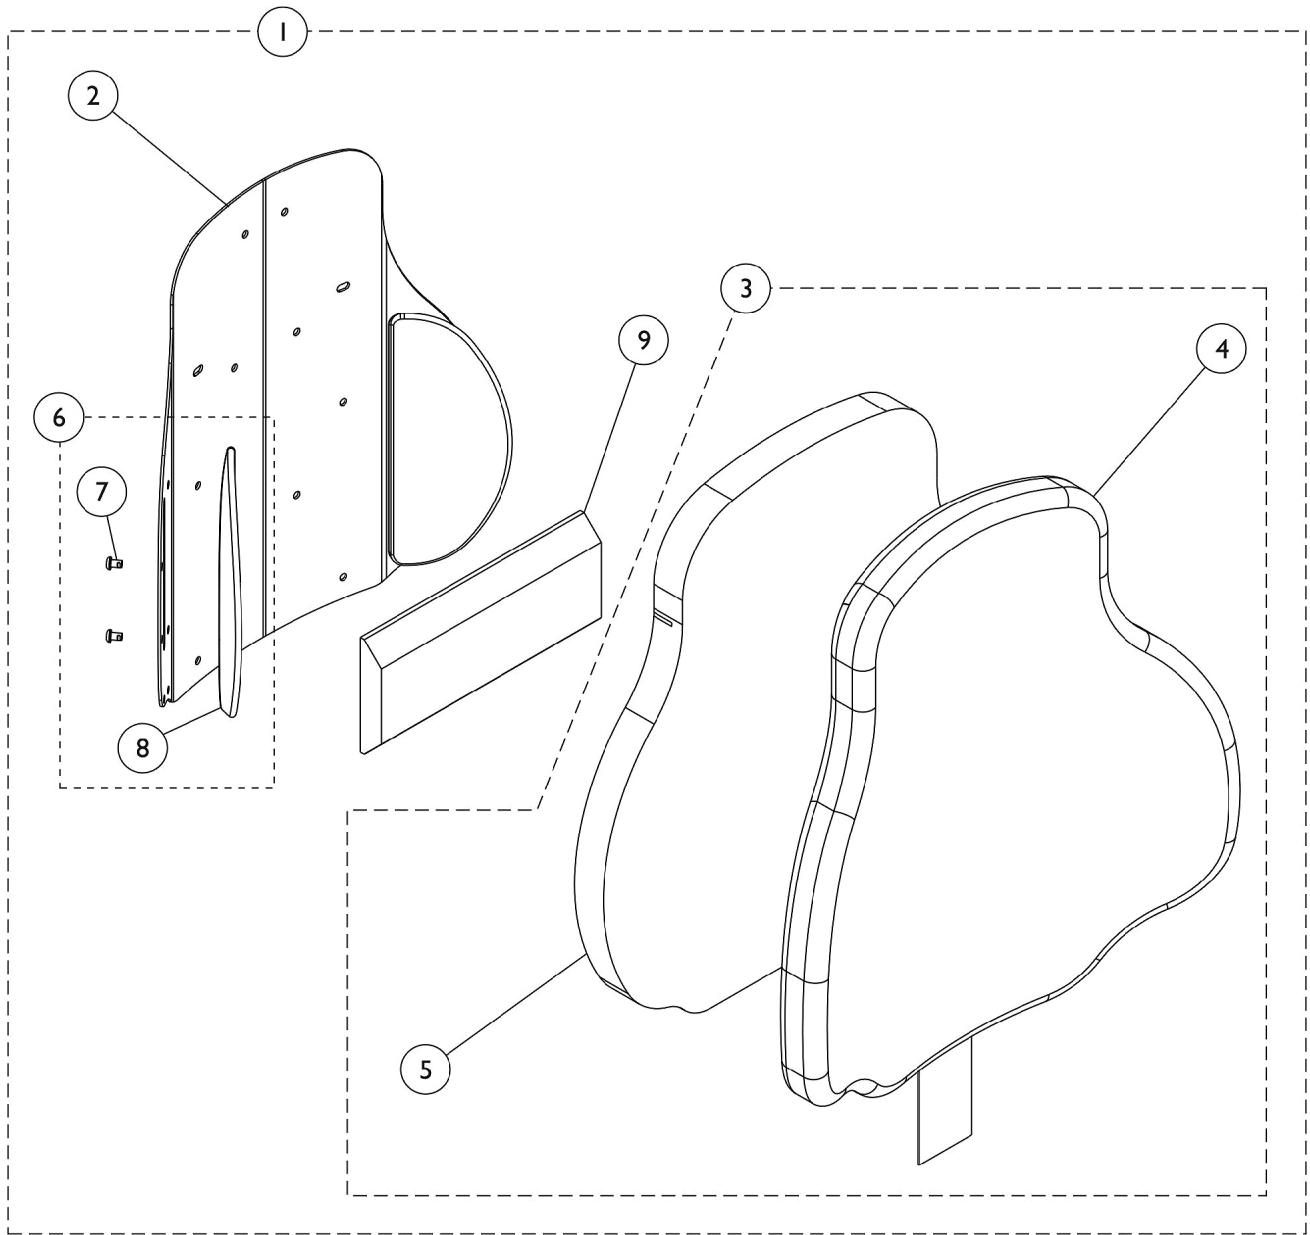

Curve Contoura Back w/o Mounting Hardware - After 5/14/09

Curve Contoura Back w/o Mounting Hardware - After 5/14/09

Item Number	Note	Part Number	Description	Quantity Per	
				Package	Assembly
1	A	See Chart	#1 Curved Contoura Back Kit	1	1
1	A	See Chart	#1 Mesh Curved Contoura Back Kit (CTBMSH)	1	1
3	B	See Chart	#3 Curve Contoura Back Cushion Assembly	1	1
3	B	See Chart	#3 Mesh Curve Contoura Back Cushion Assembly (CTBMSH)	1	1
6	C	1166151	Kit, Lateral Support, Contoura Back (22" H) (Pair)	1	1
			Screw, Socket, Button (1/4-20 x 3/8")	1	4
			Support, Lateral (22" H)	1	2
6	C	1163130-NLA	NLA - Kit, Lateral Support, Contoura Back (25" H) (Pair)	1	1
7			Screw, Socket, Button (1/4-20 x 3/8")	1	4
8			Support, Lateral (25" H)	1	2
6	C	1163131-NLA	NLA - Kit, Lateral Support, Contoura Back (28" H) (Pair)	1	1
7			Screw, Socket, Button (1/4-20 x 3/8")	1	4
8			Support, Lateral (28" H)	1	2
9		1084410-NLA	NLA - Support, Lumbar - Large	1	1

NOTE: A - Includes Items 2 thru 9.
B - Includes Items 4 and 5. Back Cover and Foam are sold as a Back Cushion Assembly only.
C - Included Items 7 and 8.

Item #2 is a non-saleable part. Refer to item #1 Kit when ordering.

#1 Curved Contoura Back Kit

Overall Back Height	Material Back Height	16" Wide	18" Wide	20" Wide	22" Wide
22" High	17" High	1165846 See Note(s) A	1165847 See Note(s) A	1165848 See Note(s) A	1165849 See Note(s) A
25" High	20" High	1161480 See Note(s) A	1161482 See Note(s) A	1161484 See Note(s) A	1161486 See Note(s) A
28" High	23" High	1161481 See Note(s) A	1161483 See Note(s) A	1161485 See Note(s) A	1161487 See Note(s) A

NOTE: A - Includes items 2-9
Overall Back Height includes the spacing gap dimension from the bottom of the Back Assembly to the Seat Pan

#1 Mesh Curved Contoura Back Kit (CTBMSH)

Overall Back Height	Material Back Height	16" Wide	18" Wide	20" Wide	22" Wide
22" High	17" High	1165837 See Note(s) A	1165842 See Note(s) A	1165843 See Note(s) A	1165844 See Note(s) A
25" High	20" High	1164235 See Note(s) A	1164237 See Note(s) A	1164239 See Note(s) A	1164241 See Note(s) A