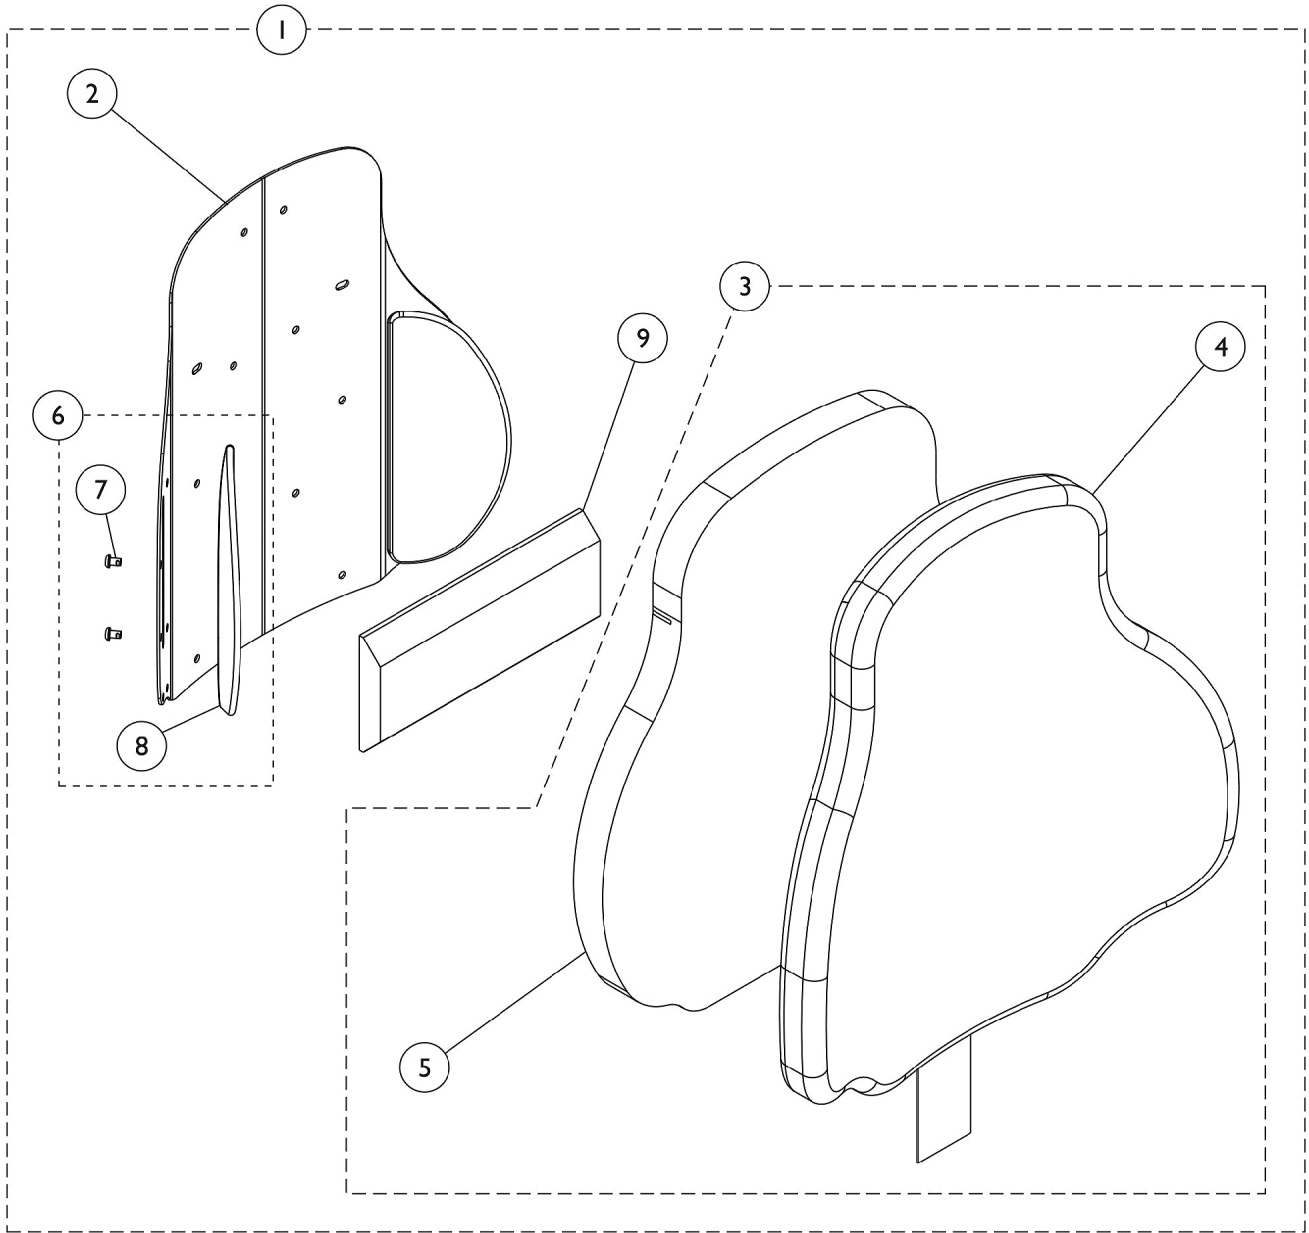

Curve Contoura Back w/o Mounting Hardware - TDX, M71 and M91 - After 5/14/09

Curve Contoura Back w/o Mounting Hardware - TDX, M71 and M91 - After 5/14/09

Item Number	Note	Part Number	Description	Quantity Per	
				Package	Assembly
1	A	See Chart	#1 Curved Contoura Back Kit	1	1
1	A	See Chart	#1 Mesh Curved Contoura Back Kit (CTBMSH)	1	1
3	B	See Chart	#3 Curve Contoura Back Cushion Assembly	1	1
3	B	See Chart	#3 Mesh Curve Contoura Back Cushion Assembly (CTBMSH)	1	1
6	C	1166151	Kit, Lateral Support, Contoura Back (22" H) (Pair)	1	1
			Screw, Socket, Button (1/4-20 x 3/8")	1	4
			Support, Lateral (22" H)	1	2
6	C	1163130-NLA	NLA - Kit, Lateral Support, Contoura Back (25" H) (Pair)	1	1
7			Screw, Socket, Button (1/4-20 x 3/8")	1	4
8			Support, Lateral (25" H)	1	2
6	C	1163131-NLA	NLA - Kit, Lateral Support, Contoura Back (28" H) (Pair)	1	1
7			Screw, Socket, Button (1/4-20 x 3/8")	1	4
8			Support, Lateral (28" H)	1	2
9		1084410-NLA	NLA - Support, Lumbar - Large	1	1

#1 Curved Contoura Back Kit

Overall Back Height	Material Back Height	16" Wide	18" Wide	20" Wide	22" Wide
22" High	17" High	1165846 See Note(s) A	1165847 See Note(s) A	1165848 See Note(s) A	1165849 See Note(s) A
25" High	20" High	1161480 See Note(s) A	1161482 See Note(s) A	1161484 See Note(s) A	1161486 See Note(s) A
28" High	23" High	1161481 See Note(s) A	1161483 See Note(s) A	1161485 See Note(s) A	1161487 See Note(s) A

NOTE: A - Includes items 2-9
 Overall Back Height includes the spacing gap dimension from the bottom of the Back Assembly to the Seat Pan

#1 Mesh Curved Contoura Back Kit (CTBMSH)

Overall Back Height	Material Back Height	16" Wide	18" Wide	20" Wide	22" Wide
22" High	17" High	1165837 See Note(s) A	1165842 See Note(s) A	1165843 See Note(s) A	1165844 See Note(s) A
25" High	20" High	1164235 See Note(s) A	1164237 See Note(s) A	1164239 See Note(s) A	1164241 See Note(s) A