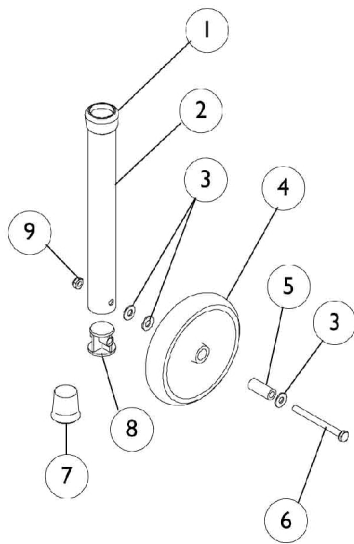

Fixed Wheel Attachment

Single with Glide Tips

Model 6270 - 3" Wheel
Model 6271 - 5" Wheel

Model 6277 - Tall

Model 6278 with
13" Rear Leg Extension

Attachments Sold in Pairs Single Side Shown

Fixed Wheel Attachment Single with Glide Tips

Item Number	Note	Part Number	Description	Quantity Per	
				Package	Assembly
1	A,B,C	1040655	Anti-Rattle, Grey (1-1/8")	1	4
2		1050684	Tube, Leg Extension (13")	1	2
3		1040292-NLA	NLA - Washer, Steel Flat (1/4 x 5/8 x 1/16")	1	6
4	C,D,E,J	1039466-NLA	NLA - Wheel (3" x 1")	1	2
4	C,D,E	1130782-NLA	NLA - Package, Wheel (3")	10	1
4	B,G	1123534	Wheel (5" x 1-1/4")	1	2
5	A,C,E	1039465	Bushing (1/4 x 3/8 x 1/13")	1	2
5	B	1106067	Bushing (1/4 x 1-3/8")	1	2
6		1014412	Screw, Hex Head (1/4-20 x 2-1/2")	1	2
6	B	1008496	Screw, Hex Head (1/4-20 x 2-3/4")	1	2
7	F,H	6280	Package, Tip Glide, Grey (1-1/8")	24	1
7	F,I	1041531-NLA	NLA - Tip, Glide, Grey (1-1/8")	1	2
7		1130781	Kit, Glide Tips	10	1
8		1040278	Bushing (1")	1	2
9		60275X000	Locknut (1/4-20)	1	2
10	E	1040671	Tube, Leg Extension (13")	1	2

NOTE: A - To be used with Model 6270.
 B - To be used with Model 6271.
 C - To be used with Model 6277.
 D - To be used with Model 9270.
 E - To be used with Model 6278.
 F - Used on Rear Legs (1-1/8").
 G - Due to style change, "After 2/6/02" Wheels should be ordered in pairs.
 H - Includes Instruction Sheet.
 I - Individual item no longer available, refer to Kit Part #1130781.
 J - Individual item no longer available, refer to Kit Part #1130782.

NOTE: Due to 5" Wheel style change, please order in pairs after 2-6-02 for Model 6271.