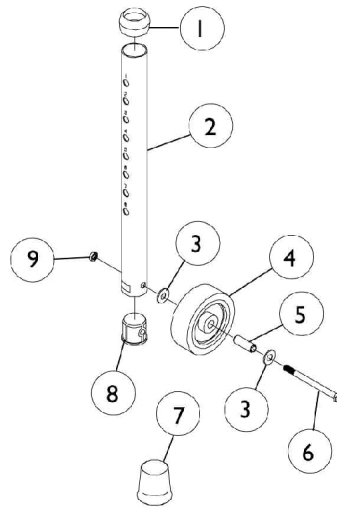

Fixed Wheel Attachment

Single with Glide Tips

Model 6270 - 3" Wheel
Model 6271 - 5" Wheel

Model 6277 - Tall

Model 6278 with
13" Rear Leg Extension

Attachments Sold in Pairs Single Side Shown

Fixed Wheel Attachment Single with Glide Tips

Item Number	Note	Part Number	Description	Quantity Per	
				Package	Assembly
1	A,B,C	1040655	Anti-Rattle, Grey (1-1/8")	1	4
2		1050684	Tube, Leg Extension (13")	1	2
3		1040292-NLA	NLA - Washer, Steel Flat (1/4 x 5/8 x 1/16")	1	6
4	C,D,E,J	1039466-NLA	NLA - Wheel (3" x 1")	1	2
4	C,D,E	1130782-NLA	NLA - Package, Wheel (3")	10	1
4	B,G	1123534	Wheel (5" x 1-1/4")	1	2
5	A,C,E	1039465	Bushing (1/4 x 3/8 x 1/13")	1	2
5	B	1106067	Bushing (1/4 x 1-3/8")	1	2
6		1014412	Screw, Hex Head (1/4-20 x 2-1/2")	1	2
6	B	1008496	Screw, Hex Head (1/4-20 x 2-3/4")	1	2
7	F,H	6280	Package, Tip Glide, Grey (1-1/8")	24	1
7	F,I	1041531-NLA	NLA - Tip, Glide, Grey (1-1/8")	1	2
7		1130781	Kit, Glide Tips	10	1
8		1040278	Bushing (1")	1	2
9		60275X000	Locknut (1/4-20)	1	2
10	E	1040671	Tube, Leg Extension (13")	1	2

NOTE: A - To be used with Model 6270.
 B - To be used with Model 6271.
 C - To be used with Model 6277.
 D - To be used with Model 9270.
 E - To be used with Model 6278.
 F - Used on Rear Legs (1-1/8").
 G - Due to style change, "After 2/6/02" Wheels should be ordered in pairs.
 H - Includes Instruction Sheet.
 I - Individual item no longer available, refer to Kit Part #1130781.
 J - Individual item no longer available, refer to Kit Part #1130782.

NOTE: Due to 5" Wheel style change, please order in pairs after 2-6-02 for Model 6271.