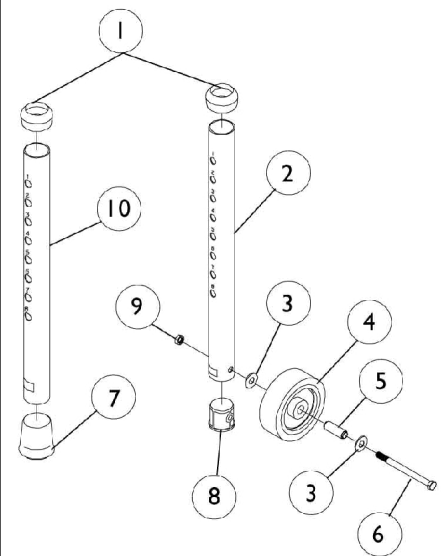

Fixed Wheel Attachment

Single with Glide Tips

Model 6270 - 3" Wheel
Model 6271 - 5" Wheel

Model 6277 - Tall

Model 6278 with
13" Rear Leg Extension

Attachments Sold in Pairs Single Side Shown

Fixed Wheel Attachment Single with Glide Tips

Item Number	Note	Part Number	Description	Quantity Per	
				Package	Assembly
1	A,B,C	1040655	Anti-Rattle, Grey (1-1/8")	1	4
2		1050684	Tube, Leg Extension (13")	1	2
3		1040292-NLA	NLA - Washer, Steel Flat (1/4 x 5/8 x 1/16")	1	6
4	C,D,E,J	1039466-NLA	NLA - Wheel (3" x 1")	1	2
4	C,D,E	1130782-NLA	NLA - Package, Wheel (3")	10	1
4	B,G	1123534	Wheel (5" x 1-1/4")	1	2
5	A,C,E	1039465	Bushing (1/4 x 3/8 x 1/13")	1	2
5	B	1106067	Bushing (1/4 x 1-3/8")	1	2
6		1014412	Screw, Hex Head (1/4-20 x 2-1/2")	1	2
6	B	1008496	Screw, Hex Head (1/4-20 x 2-3/4")	1	2
7	F,H	6280	Package, Tip Glide, Grey (1-1/8")	24	1
7	F,I	1041531-NLA	NLA - Tip, Glide, Grey (1-1/8")	1	2
7		1130781	Kit, Glide Tips	10	1
8		1040278	Bushing (1")	1	2
9		60275X000	Locknut (1/4-20)	1	2
10	E	1040671	Tube, Leg Extension (13")	1	2

NOTE: A - To be used with Model 6270.
 B - To be used with Model 6271.
 C - To be used with Model 6277.
 D - To be used with Model 9270.
 E - To be used with Model 6278.
 F - Used on Rear Legs (1-1/8").
 G - Due to style change, "After 2/6/02" Wheels should be ordered in pairs.
 H - Includes Instruction Sheet.
 I - Individual item no longer available, refer to Kit Part #1130781.
 J - Individual item no longer available, refer to Kit Part #1130782.

NOTE: Due to 5" Wheel style change, please order in pairs after 2-6-02 for Model 6271.