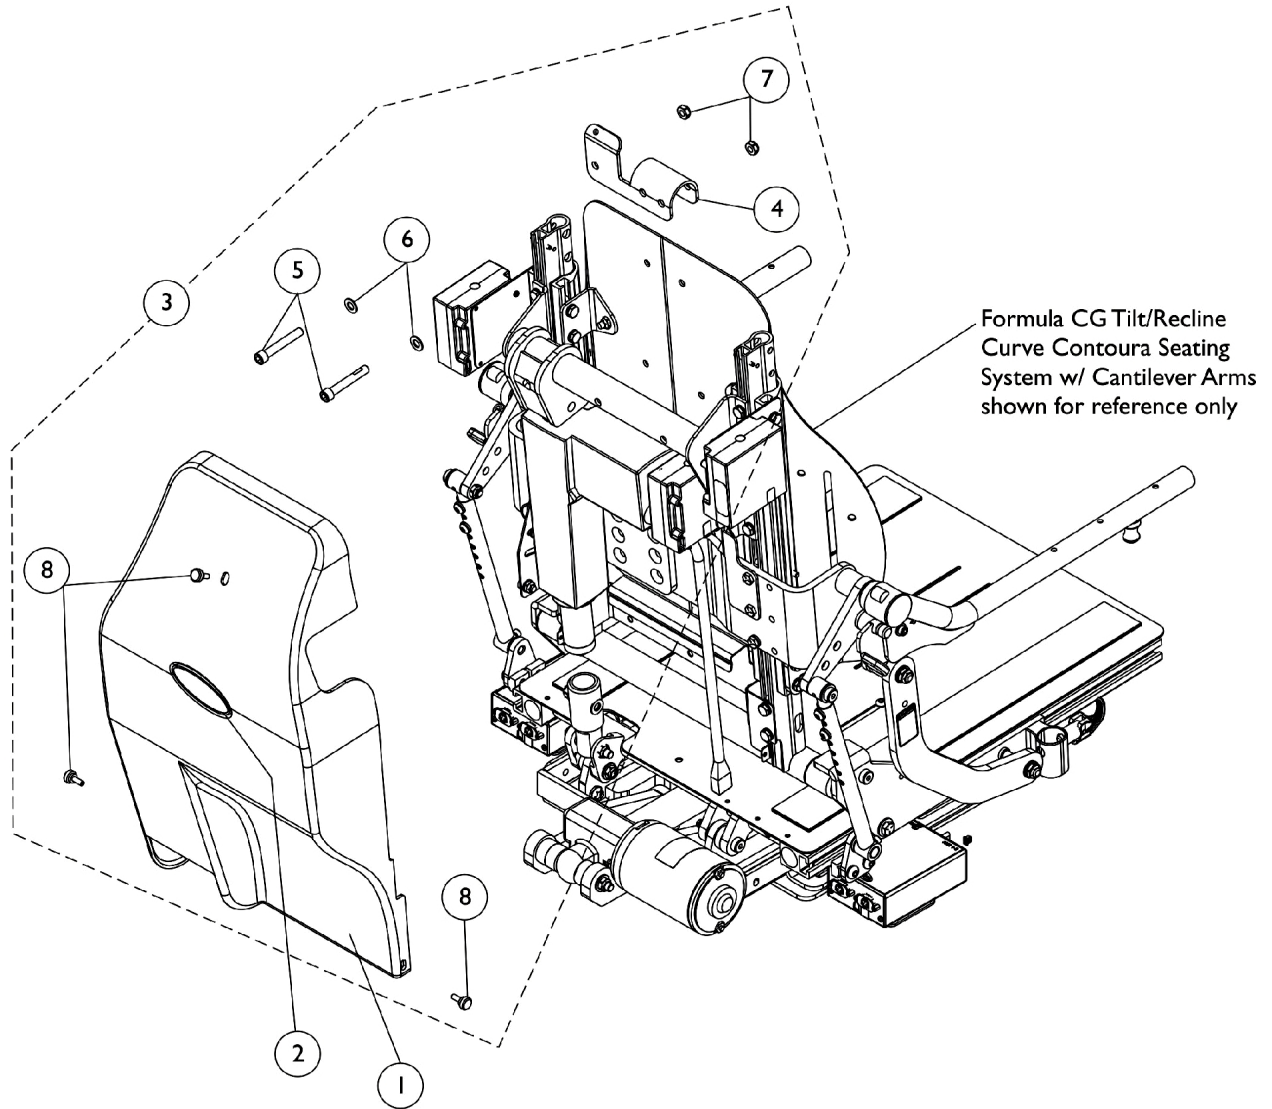

Shroud Covers, Recline Actuator Curve Contoura w/ Cantilever Arms CGTR/CGTRE

Shroud Covers, Recline Actuator Curve Contoura w/ Cantilever Arms CGTR/CGTRE

Item Number	Note	Part Number	Description	Quantity Per	
				Package	Assembly
1		1169206-NLA	NLA - Shroud w/ Decal, Curve Contoura w/ Cantilever Arms	1	1
3	A	1169835-NLA	NLA - Kit, Curve Contoura Recline Actuator Shroud Mounting Hardware	1	1
4			Bracket, Shroud Rear Mount Clevis, Black	1	1
5			Screw, Socket Head w/ Patch (5/16-18 x 2")	1	2
6			Washer, Flat (5/16 x 5/8 x 1/16")	1	2
7			Locknut (5/16-18)	1	2
8			Screw, Thumb (#10-32 x 1/2")	1	3
NOTE: A - Includes items 4-8					
Item #2 Reflective Decal is not available for sale individually.					