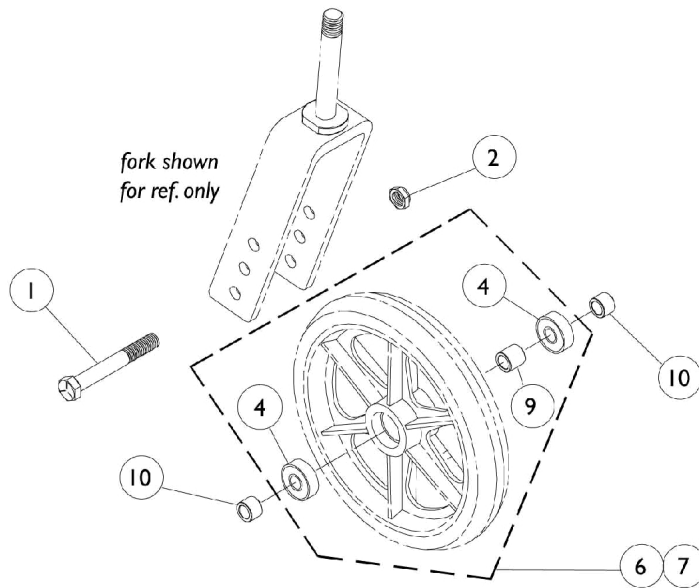

Front Casters and Mounting Hardware

All 8" Casters

6" Caster

Front Casters and Mounting Hardware

Item Number	Description	1686 Composite Light Grey Urethane 6 X 1"	AT902 Composite Dark Grey Urethane 6 X 1"	1290 Composite Cast-Charcoal 8 X 1"	AT903 Composite Urethane 8 X 1-1/4"
1	Front Axle	40317X002	40317X002	57667P007	57667P007
2	Axle Locknut	60264X001	60264X001	20225X000	20225X000
3	Axle Washer	N/A	N/A	1026101	7930312
4	Bearing	40117X026	N/A	1006049	1040102
5	Tire	N/A	N/A	1075458 See Note(s) B	1038157
6	Wheel Assembly - 1pc	1026956 See Note(s) A	1029500	1086841	1058649 See Note(s) A
7	Wheel Assembly - 1pr	N/A	1034352	1086842	N/A
8	Tube/Insert	N/A	N/A	N/A	N/A
9	Hub Spacer	1026172	N/A	1018982	1037911
10	Axle Spacer	1053202	1053202	N/A	N/A
NOTE: A - Includes tire, tube/insert, bearings, and spacer.					
NOTE: B - Effective 1/14/05, tire color changed. Due to change, it is recommended tires be ordered in pairs.					
NOTE: #1686 and AT902 are not available for 9000XT Recliners.					

Front Casters and Mounting Hardware

Item Number	Description	1228 Composite Semi-Pneumatic After 6-9-97 8 X 1-3/4" See Note(s) A	1292 Composite Pneumatic 8 X 1-1/4"	1492 Composite Pneu. w/ Flat Free Insert 8 X 1-1/4"	1299 Composite Solid Rubber 8 X 1"
1	Front Axle	57667P007	57667P007	57667P007	57667P007
2	Axle Locknut	20225X000	1001979	1001979	1001979
3	Axle Washer	1016032	1016032	1016032	1026101
4	Bearing	1006049	1006049	1006049	1040102
5	Tire	--	40176X040	40176X040	1040144 See Note(s) C
6	Wheel Asm. - 1pc	1070811 See Note(s) B	1009481 See Note(s) B	1030773 See Note(s) B	1058648 See Note(s) B
7	Wheel Asm. - 1pr	1071666 See Note(s) B	--	--	--
8	Tube/Insert	--	40176X041	1010904-NLA	--
10	Axle Spacer	--	--	--	--

NOTE: A - Order in Pairs (#1071666) for chairs manufactured before 6-9-97.
 B - Includes tire, tube/insert, bearings, and spacer.
 C - Effective 1/14/05, tire color changed from grey to light grey. Due to change, it is recommended tires be ordered in pairs.