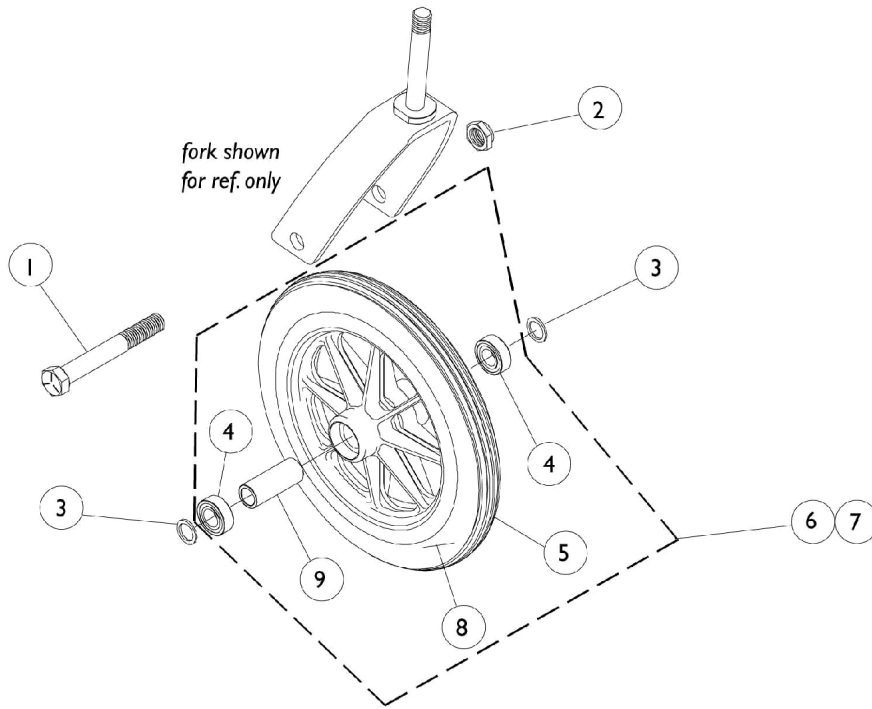

Front Casters and Mounting Hardware

All 8" Casters

6" Caster

Front Casters and Mounting Hardware

Item Number	Description	1686 Composite Light Grey Urethane 6 X 1"	AT902 Composite Dark Grey Urethane 6 X 1"	1290 Composite Cast-Charcoal 8 X 1"	AT903 Composite Urethane 8 X 1-1/4"
1	Front Axle	40317X002	40317X002	57667P007	57667P007
2	Axle Locknut	60264X001	60264X001	20225X000	20225X000
3	Axle Washer	N/A	N/A	1026101	7930312
4	Bearing	40117X026	N/A	1006049	1040102
5	Tire	N/A	N/A	1075458 See Note(s) B	1038157
6	Wheel Assembly - 1pc	1026956 See Note(s) A	1029500	1086841	1058649 See Note(s) A
7	Wheel Assembly - 1pr	N/A	1034352	1086842	N/A
8	Tube/Insert	N/A	N/A	N/A	N/A
9	Hub Spacer	1026172	N/A	1018982	1037911
10	Axle Spacer	1053202	1053202	N/A	N/A
NOTE: A - Includes tire, tube/insert, bearings, and spacer.					
NOTE: B - Effective 1/14/05, tire color changed. Due to change, it is recommended tires be ordered in pairs.					
NOTE: #1686 and AT902 are not available for 9000XT Recliners.					

Front Casters and Mounting Hardware

Item Number	Description	1228 Composite Semi-Pneumatic After 6-9-97 8 X 1-3/4" See Note(s) A	1292 Composite Pneumatic 8 X 1-1/4"	1492 Composite Pneu. w/ Flat Free Insert 8 X 1-1/4"	1299 Composite Solid Rubber 8 X 1"
1	Front Axle	57667P007	57667P007	57667P007	57667P007
2	Axle Locknut	20225X000	1001979	1001979	1001979
3	Axle Washer	1016032	1016032	1016032	1026101
4	Bearing	1006049	1006049	1006049	1040102
5	Tire	--	40176X040	40176X040	1040144 See Note(s) C
6	Wheel Asm. - 1pc	1070811 See Note(s) B	1009481 See Note(s) B	1030773 See Note(s) B	1058648 See Note(s) B
7	Wheel Asm. - 1pr	1071666 See Note(s) B	--	--	--
8	Tube/Insert	--	40176X041	1010904-NLA	--
10	Axle Spacer	--	--	--	--

NOTE: A - Order in Pairs (#1071666) for chairs manufactured before 6-9-97.
 B - Includes tire, tube/insert, bearings, and spacer.
 C - Effective 1/14/05, tire color changed from grey to light grey. Due to change, it is recommended tires be ordered in pairs.