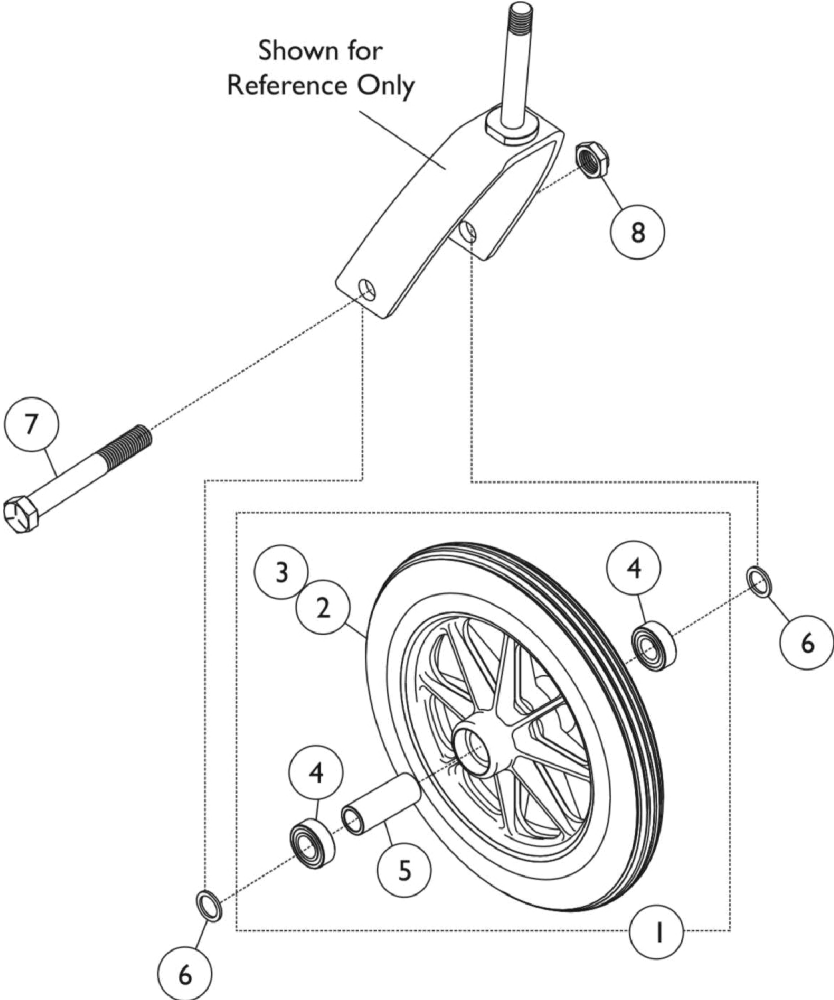

Casters and Mounting Hardware

Casters and Mounting Hardware

Part Description	AT902 Composite Urethane Dark Grey (6 x 1")	AT903 Composite Urethane (8 x 1-1/4")	1228 Composite Semi-Pneumatic (8 x 1-3/4")	1252 Composite Pneumatic (8 x 1-1/4")
#1 Wheel Assembly	1034352 See Note(s) B, A	1058649 See Note(s) A	1070811 See Note(s) A	1041692 See Note(s) A
#2 Tire	N/A	1038157	N/A	40176X040
#3 Tube or Insert	N/A	N/A	N/A	40176X041
#4 Bearing	N/A	1010810	1006049	1010810
#5 Bearing Spacer	N/A	1020592	1020592	1020592
#6 Washer	1053202	N/A	1016032	1016032
#7 Axle	40317X002	57667P007	57667P007	57667P007
#8 Locknut	1107321	20225X000	20225X000	20225X000
NOTE: A - Includes items 2-5. B - Consists of (2) Casters.				

Casters and Mounting Hardware

Part Description	4252 Composite Pneumatic W/Flat Free (8 x 1-1/4")	1255 Composite Solid Rubber Dark Grey (8 x 1")	1228BK Composite Semi-Pneumatic Dark Grey (8 x 1-3/4")
#1 Wheel Assembly	1041688 See Note(s) A	1144243 See Note(s) A	1119532 See Note(s) A
#2 Tire	40176X040	Available thru Kit Only	N/A
#3 Tube or Insert	1010904-NLA	N/A	N/A
#4 Bearing	1010810	Available thru Kit Only	1006049
#5 Bearing Spacer	1020592	Available thru Kit Only	1020592
#6 Washer	1016032	N/A	1016032
#7 Axle	57667P007	57667P007	57667P007
#8 Locknut	20225X000	20225X000	20225X000
NOTE: A - Includes items 2-5.			